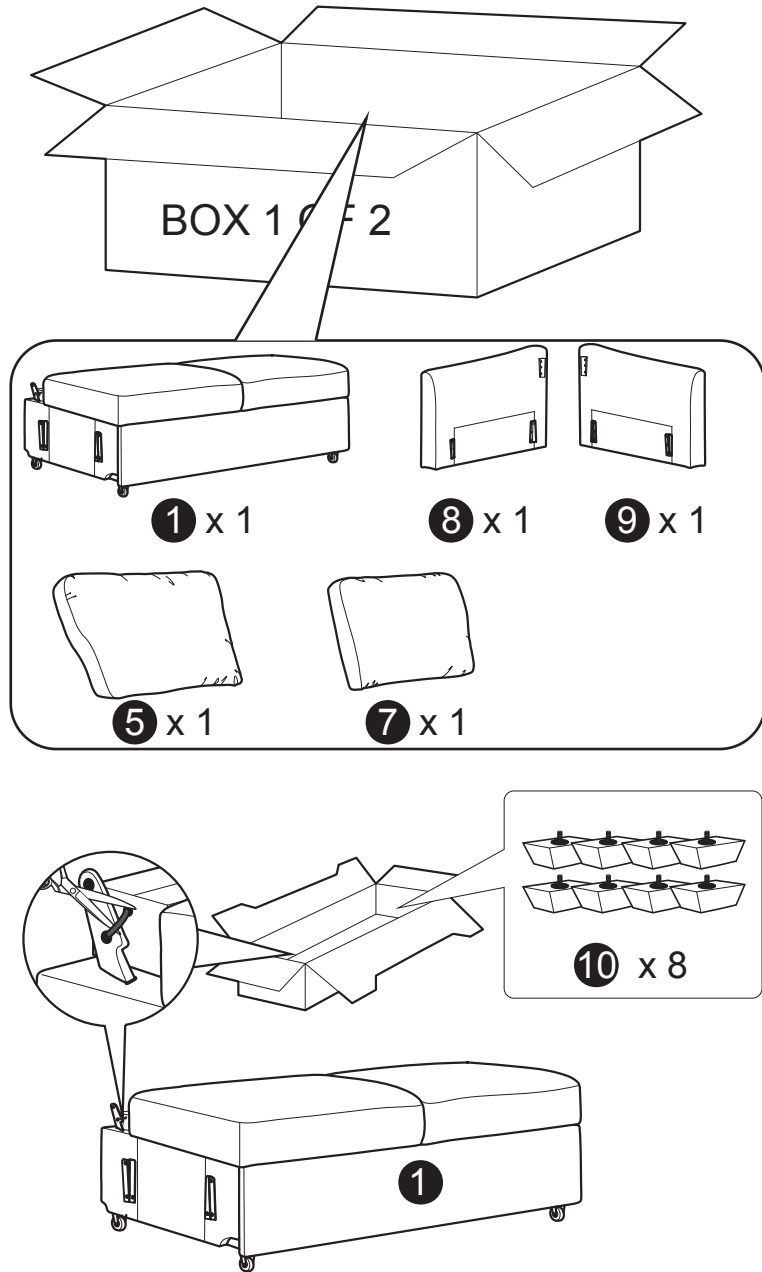

coddle™

Cameron /convertible sofa chaise

assembly
instructions

please note

- This product has been designed for seating 3 average adults. To prevent injury and damage to this unit, please avoid misuse or jumping on it.
- This product is designed for home use and not intended for commercial use.
- Children should not be present while assembling the furniture, due to safety concerns.
- Recommended # of people needed for handling: 2 (However it is always better to have an extra hand.)
- This instruction booklet contains important safety information. Please read and keep for future reference.

parts & hardware

sofa body
x 1

sofa back deck
x 1

chaise body
x 1

chaise back deck
x 1

parts & hardware

**left facing
back cushion**
x 1

**center facing
back cushion**
x 1

**right facing
back cushion**
x 1

left facing arm
x 1

right facing arm
x 1

legs
x 8

assembly

1.

2.

3.

4.

5.

6.

Configuration 1: place chaise on right

1.

2.

3.

4.