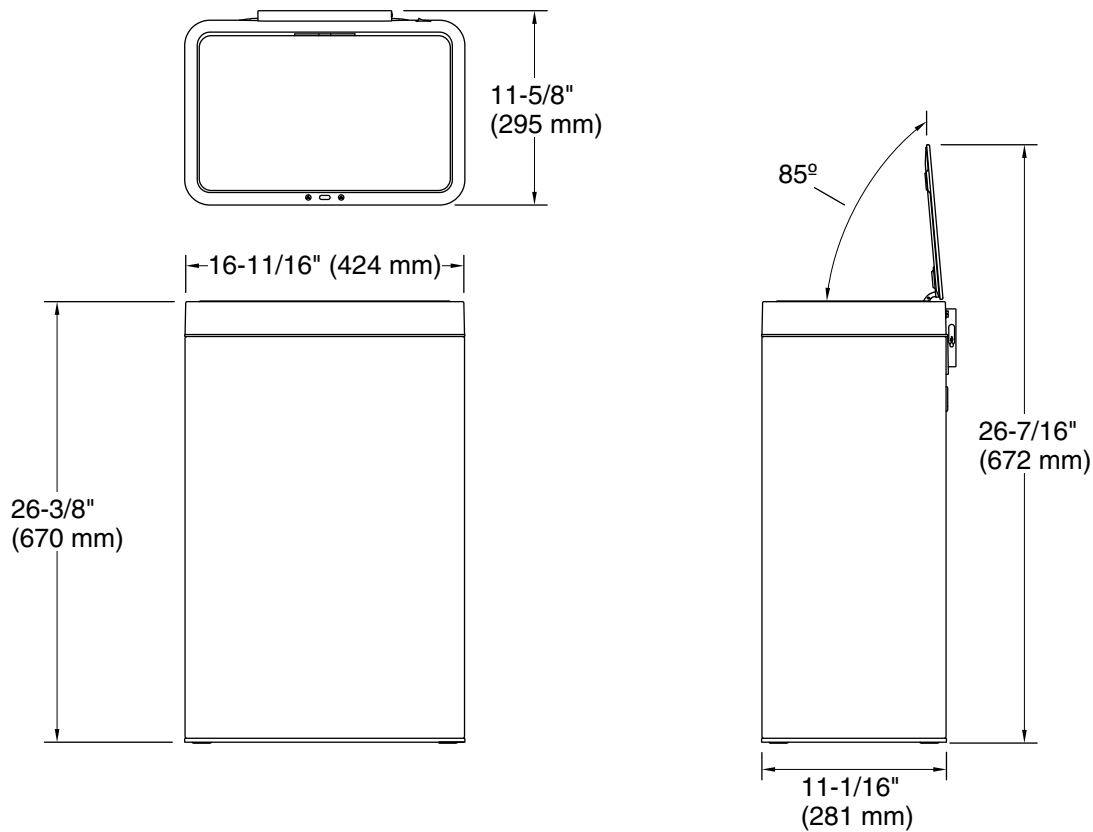

## Technical Information

All product dimensions are nominal.

Material: Stainless Steel