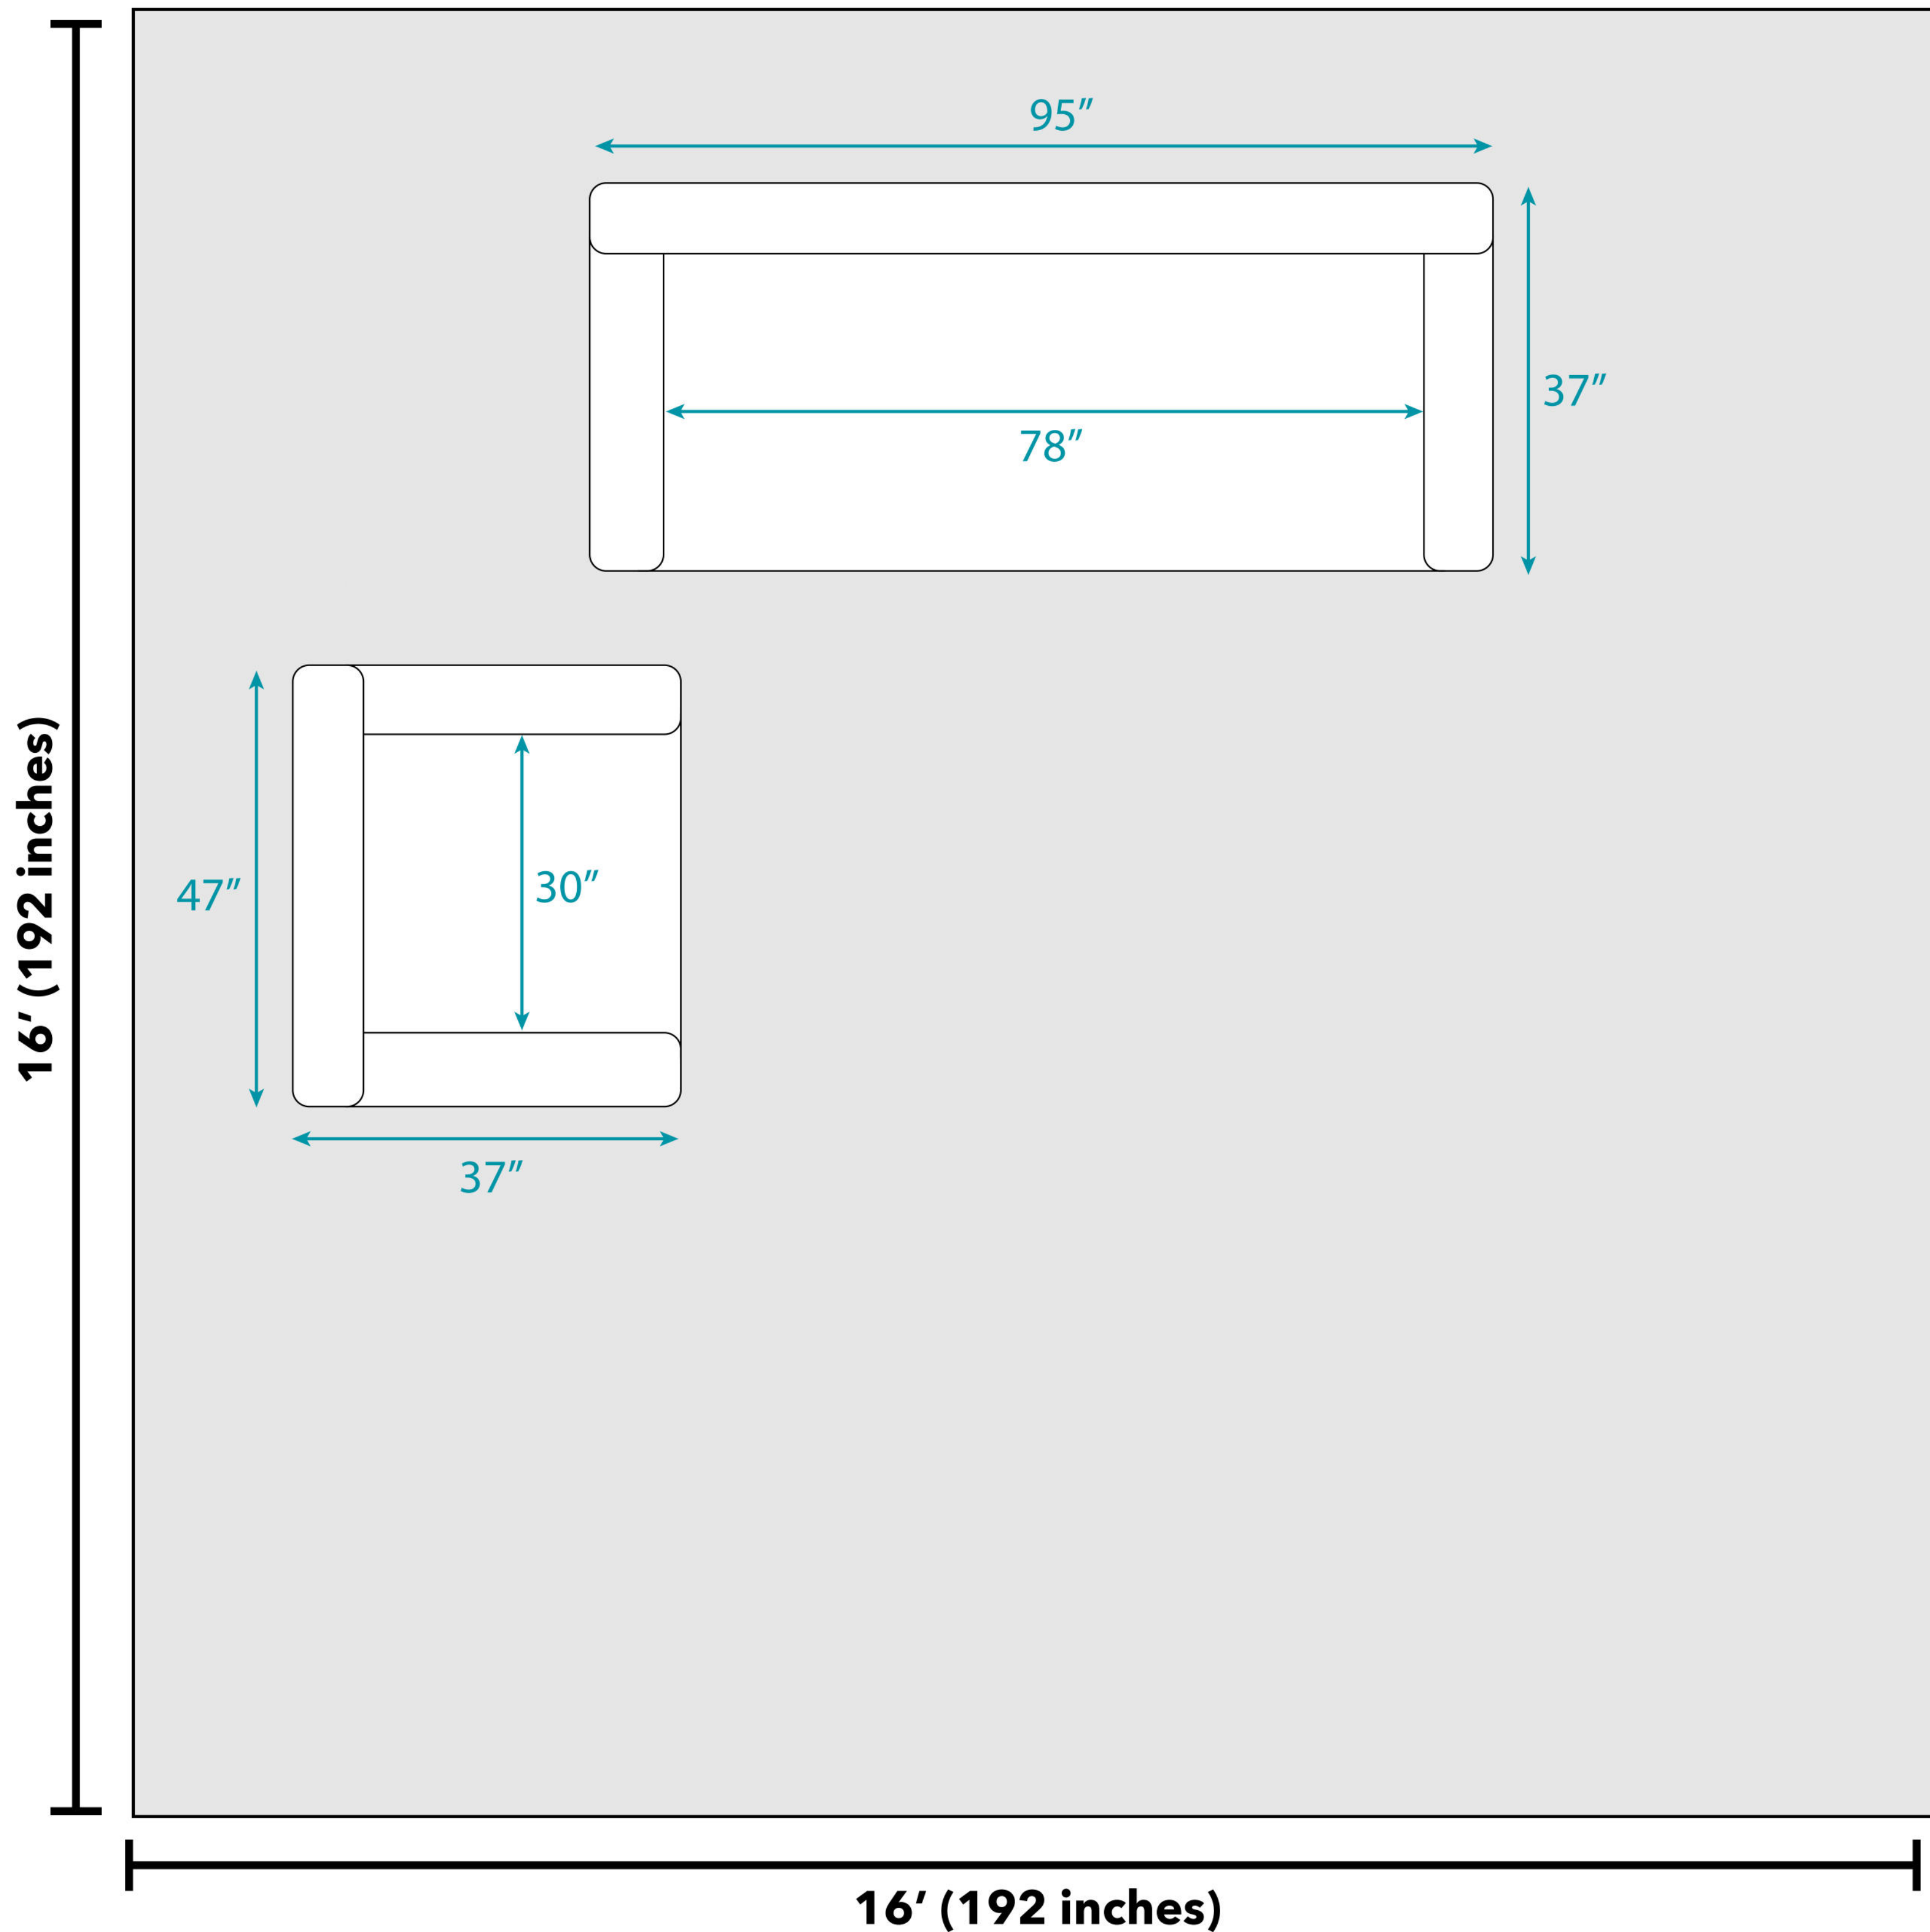

## Floor Plan

### Overall Dimensions:

- Sofa: 95" L x 37" W x 30" H  
Inside seating width: 78"
- Chair: 47" L x 37" W x 30" H  
Inside seating width: 30"

### Additional Dimensions:

- Seat cushions are 26" deep and 19" high off the ground
- Armrests are 8.75" wide and 30" high off the ground

**Door width required for delivery without packaging: 32"**

### National Average Living Room Size

As of 2022, Dimensions Guide estimates that the average living room is a 16x16 foot square. Depending on the size of your home, including the number of people in your household, it may make sense for your living room to be a different size or shape. All measurements are approximate and are provided for informational purposes only.