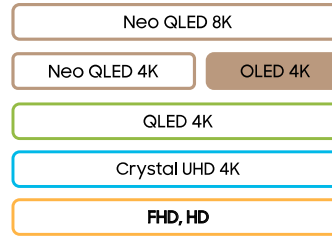

CLASS HIERARCHY

SIZE CLASS

83"	QN83S90FD
77"	QN77S90FD
65"	QN65S90FD
55"	QN55S90FD
48"	QN48S90FD
42"	QN42S90FD

Our fastest 4K processor powers Samsung Vision AI^{1,2} to upscale your content³, while powerful brightness and deep contrast deliver a phenomenal Pantone® Validated picture. Whether you're streaming or gaming, motion enhancement delivers ultra-smooth action with virtually no lagging or blur.

TOP 10 KEY FEATURES

1. NQ4 AI Gen3 Processor³
2. 4K AI Upscaling Pro³
3. OLED HDR+⁴
4. Motion Xcelerator 144Hz⁵
5. Auto HDR Remastering Pro
6. AI Motion Enhancer Pro⁶
7. Dolby Atmos and Object Tracking Sound Lite
8. Active Voice Amplifier Pro and Adaptive Sound Pro
9. Endless Free Content / One UI Tizen⁷
10. AI Customization Mode⁶

PICTURE (PANEL)

- Display Type: OLED
- Refresh Rate: 120Hz (Up to 4K 144Hz)
- Lighting Technology: Self-illuminating pixels
- Display Resolution: 4K (3,840 x 2,160)
- Anti Reflection: Yes
- Viewing Angle: Ultra Viewing Angle
- Dimming Technology: N/A

MODELS

MODEL: QN48S90FD
ORDER CODE: QN48S90FDEXZA

SCREEN SIZE CLASS: 48"

SCREEN DIAGONAL MEASUREMENT: 47.5"

UPC CODE: 887276947198

COUNTRY OF ORIGIN: MEXICO

DIMENSIONS (INCHES W X H X D):

- TV WITHOUT STAND: 42.1 X 24.4 X 1.6
- TV WITH STAND (LOWEST): 42.1 X 27 X 10.4
- SHIPPING: 47.3 X 29.4 X 5.6
- STAND FOOTPRINT: 14.4 X 11.8 X 10.4
- DISTANCE BETWEEN STANDS (STANDARD): 14.4"