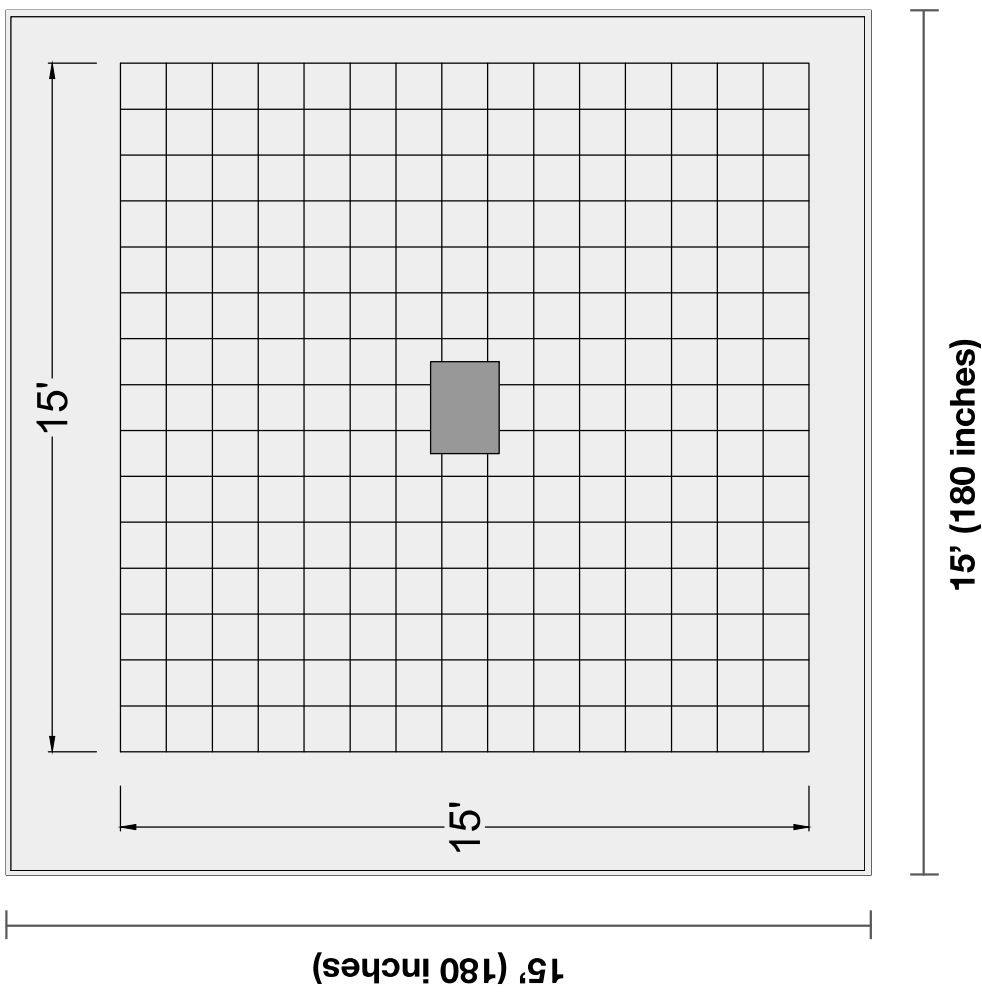

1812685 Anistyn Nightstand

Before purchasing your furniture, please measure your space and note all item measurements to ensure the item will fit your space.

General Dimensions:

Nightstand: 24" W x 17.9" D x 26.7" H

Additional Dimensions:

Drawer dimensions: 16.2" W x 13.3" D x 6.3" H

Room Plan:

Entry width required for delivery: 23"

Room Size

Rooms vary in shapes and sizes. The layout is scaled to 15' x 15' for visual purposes.