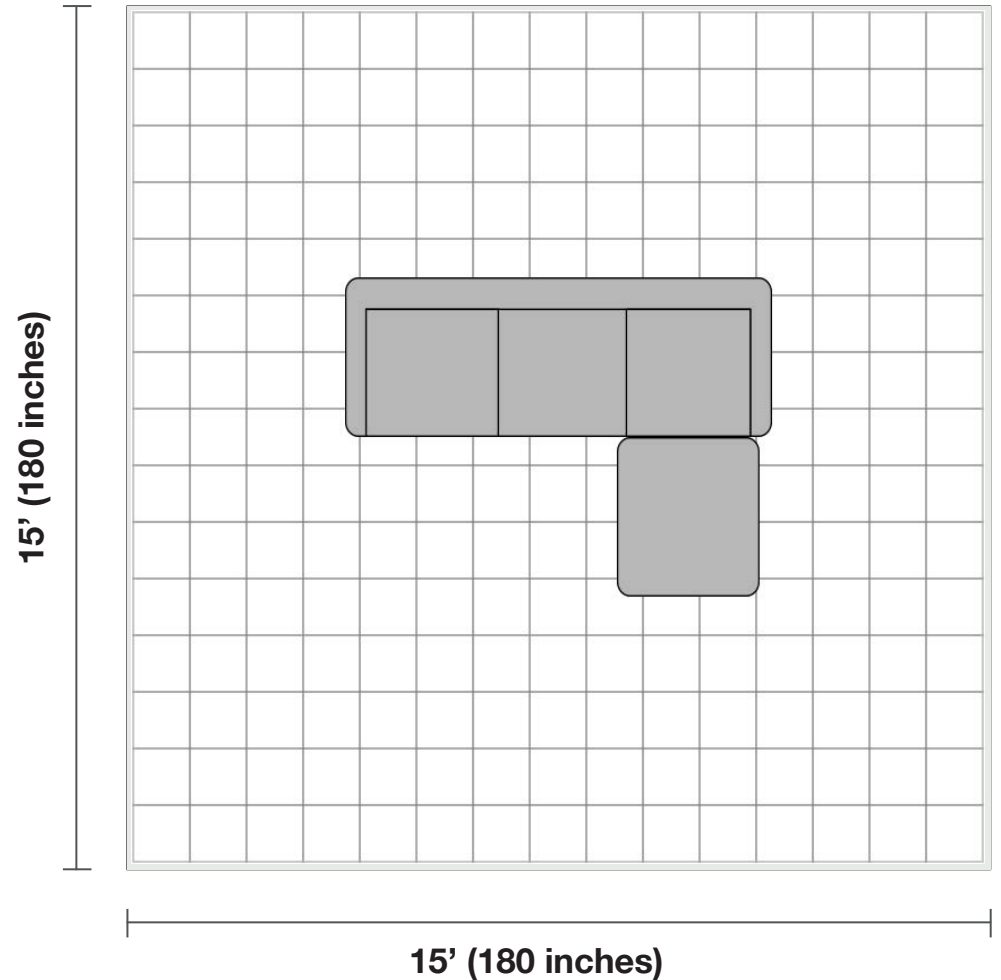

Cameron Sofa Chaise Sleeper

Before purchasing your furniture, please measure your space and note all item measurements to ensure the item will fit your space.

General Dimensions:

Sectional: 88.5" x 65.4" x 37.4"

Sleeper: 76.8" x 52.4" x 20.1"

- Pocket Coils, Memory Foam, and High-Density Foam
- FSC Certified Hardwood Frame

Additional Dimensions:

- Seat height = 20.1"
- Seat width = 76.8"
- Seat depth = 24.4"

Room Plan:

Entry width required for delivery: 37.4"

Living Room Size

Living rooms vary in shapes and sizes. The layout is scaled to 15' x 15' for visual purposes.