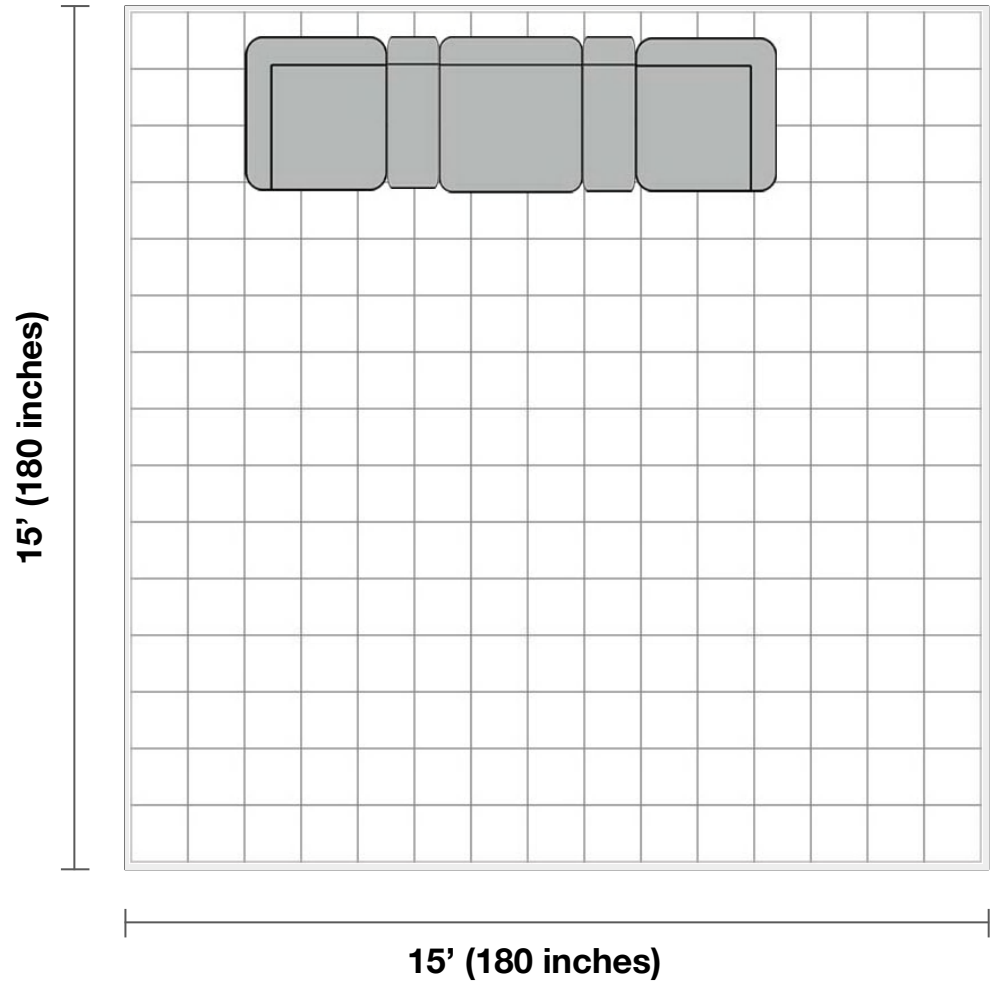

## General Dimensions:

Left / Right arm recliner: 32.2" L x 39.3" W x 43.3" H

Console: 12.2" L x 33.4" W x 25.5" H

Power armless: 24.4" L x 39.3" W x 43.3" H

Distance needed from wall for recline: 6.3"

## Additional Dimensions:

Seat cushions are 20.8" deep and 21.2" high off the ground

Armrests is 25.5" high off the ground

Length of power cable: 98"

## Room Plan:

Entry width required for delivery: 33.5"

## Living Room Size

Living rooms vary in shapes and sizes. The layout is scaled to 15' x 15' for visual purposes.