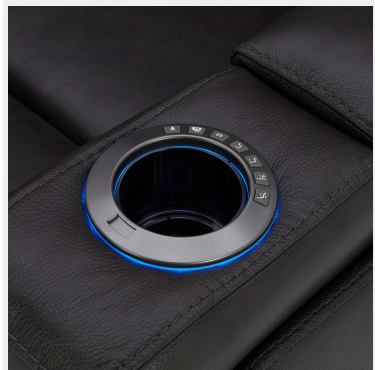

## General Dimensions:

Left / Right arm recliner: 32.2" L x 39.3" W x 43.3" H

Console: 12.2" L x 33.4" W x 25.5" H

Power armless: 24.4" L x 39.3" W x 43.3" H

Distance needed from wall for recline: 6.3"

## Additional Dimensions:

Seat cushions are 20.8" deep and 21.2" high off the ground

Armrests is 25.5" high off the ground

Length of power cable: 98"