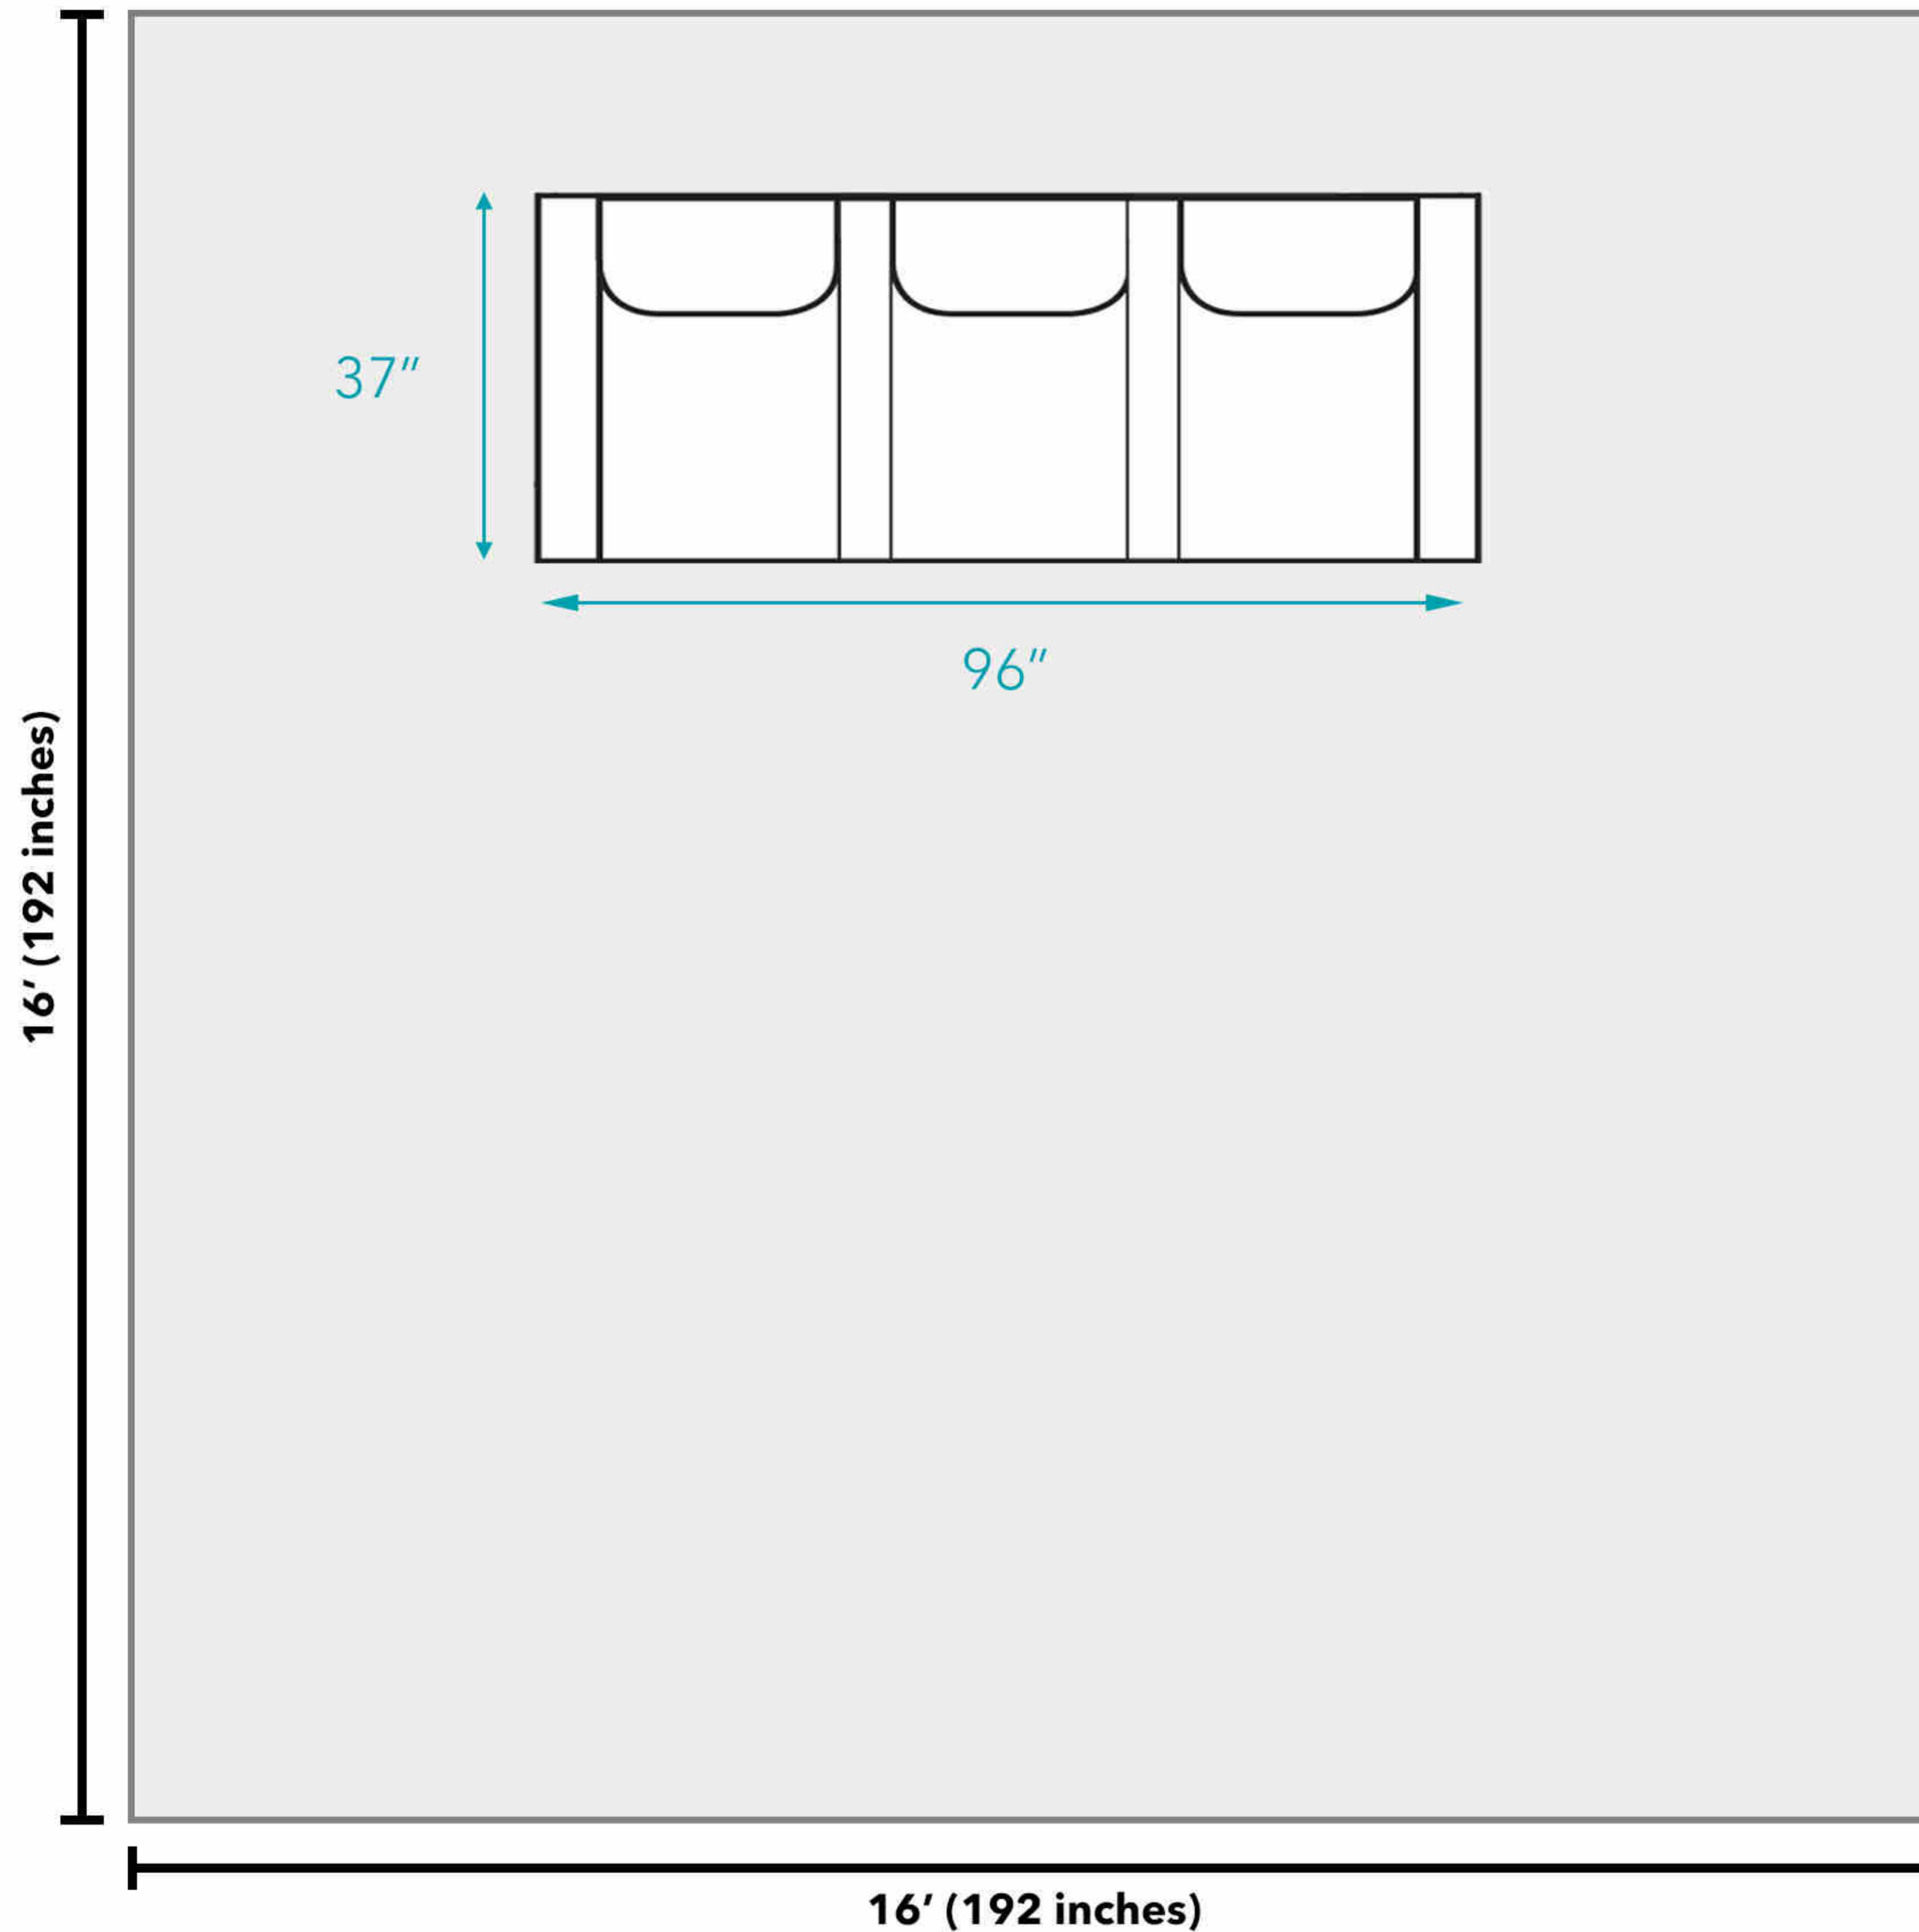

Abbyson™

Floor Plan

Grand 3-piece Top Grain Leather Power Media Recliners

Overall Dimensions:

- 96" W x 37" D x 39" H

Additional Dimensions:

- Seat cushions are 22" wide and 22" deep
- Seat cushions are 19" high off the ground
- Armrests are 25" high off the ground
- Armrests are 7" wide
- Wall proximity needed to fully recline: 6"

National Average Living Room Size

As of 2017, Dimensions Guide estimates that the average living room is a 16x16 foot square. Depending on the size of your home, including the number of people in your household, it may make sense for your living room to be a different size or shape. All measurements are approximate and are provided for informational purposes only.