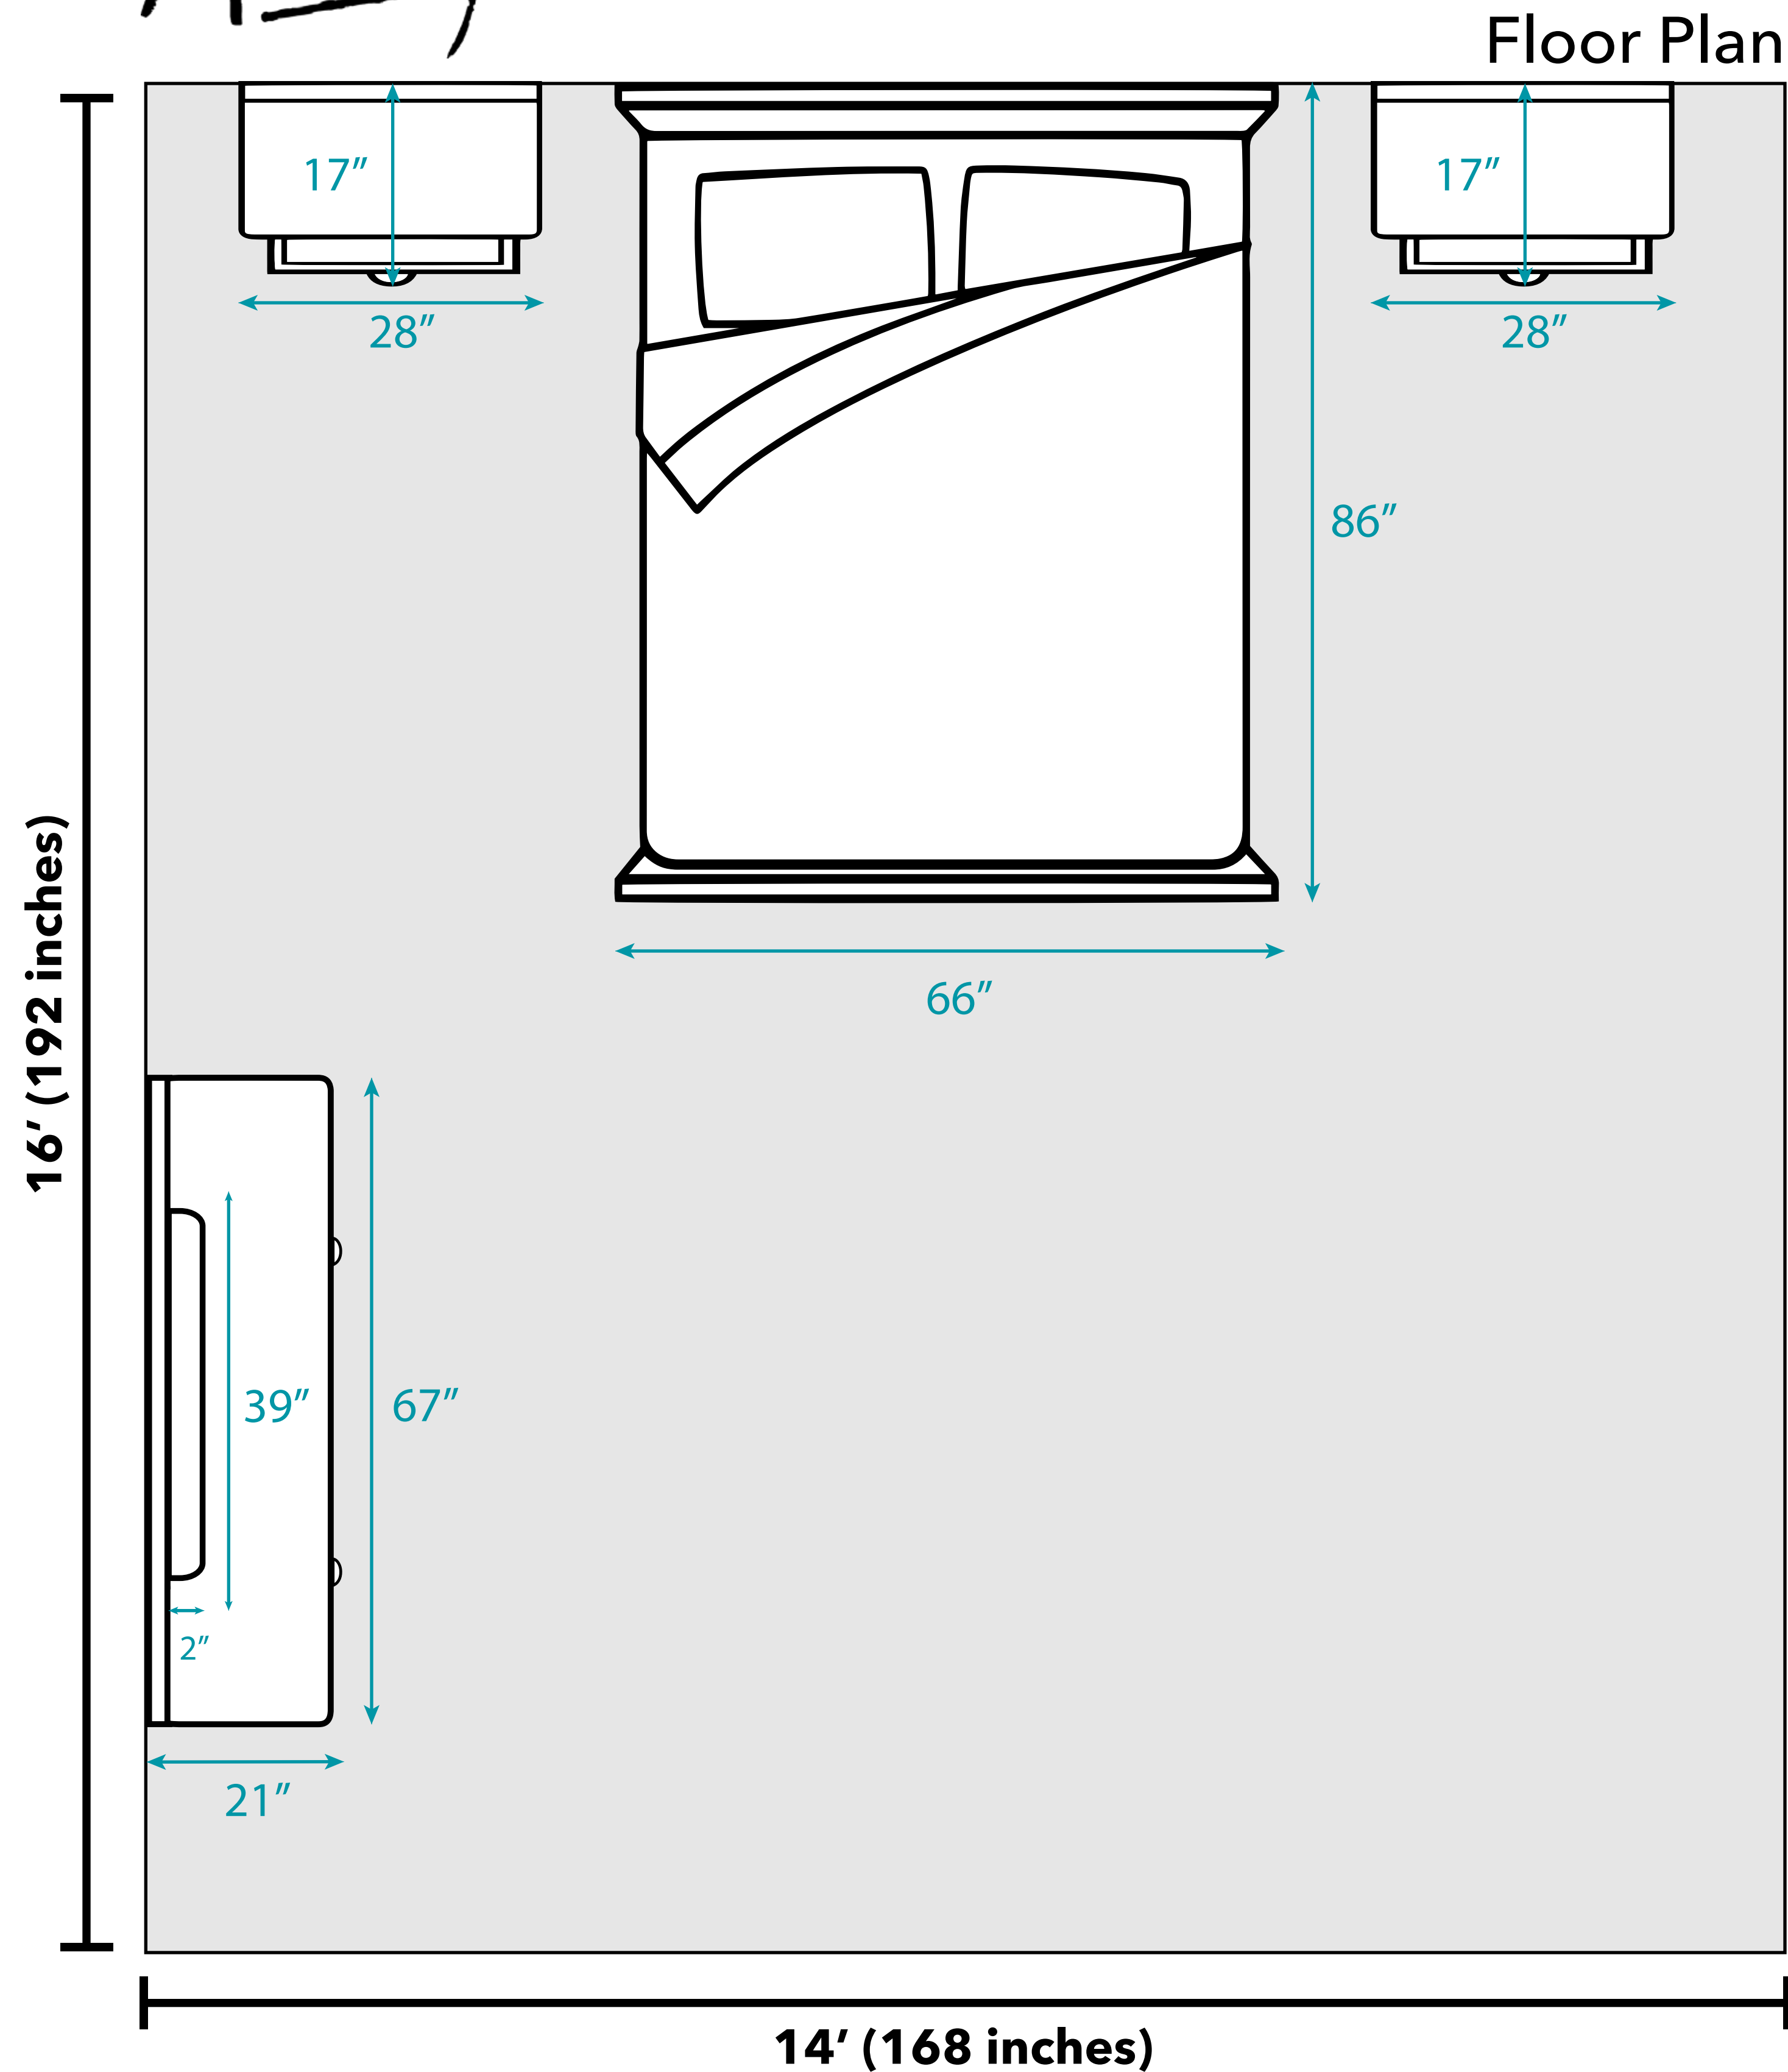

## National Average Bedroom Size

As of 2023, Quora estimates that the average master bedroom is a 14 x 16 foot square. Depending on the size of your home, including the number of people in your household, your bedroom may be a different size or shape. All measurements are approximate and are provided for informational purposes only.

### Overall Dimensions:

- Queen Bed: 66"W x 86"D x 54"H
- 2-Drawer Nightstand: 28"W x 17"D x 26" H
- 6-Drawer Dresser: 67"W x 21"D x 41"H
- Mirror: 39"W x 2"D x 39"H

### Additional Dimensions:

- Headboard is 54" tall
- Footboard is 17" tall
- Queen Bed Interior Mattress Support Dimensions: 82" x 61"
- Queen Footboard Storage Drawers: 23.5"W x 15.5"D X 7.5" H
- Nightstand Drawer Interior: 23" W x 12.25" D x 7.5" H
- Dresser Drawer Interior Top 2: 28" W x 13.25" D x 6.5" H
- Dresser Drawer Interior Bottom 4: 28" W x 13.25" D x 7.5" H

**Door width required for delivery: 26"**