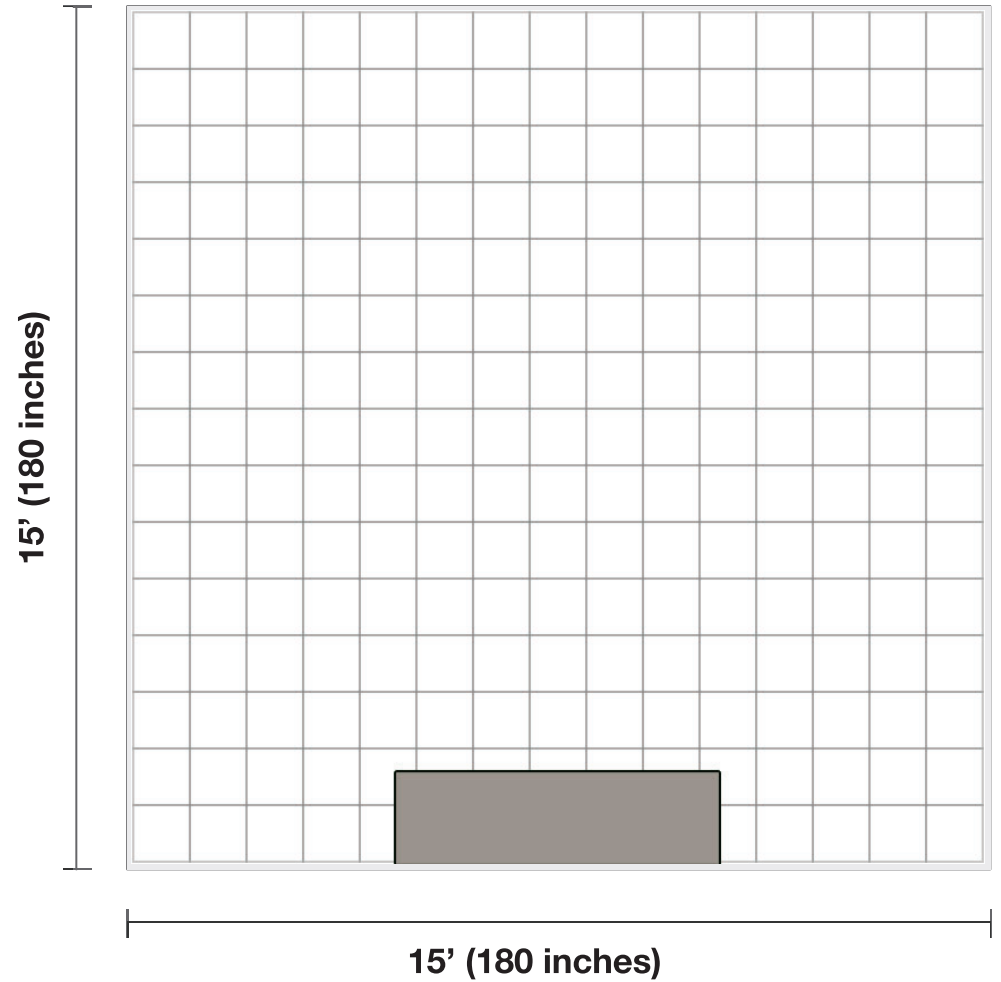

# 1862048 6-Drawer Dresser

Before purchasing your furniture, please measure your space and note all item measurements to ensure the item will fit your space.

**General Dimensions:** (W x D x H)

6-Drawer Dresser: 71" x 20.2" x 35.7" ; 246.9 lb

## Room Plan:

**Entry width required for delivery:** 22"

## Room Size

Rooms vary in shapes and sizes.

The layout is scaled to 15' x 15' for visual purposes