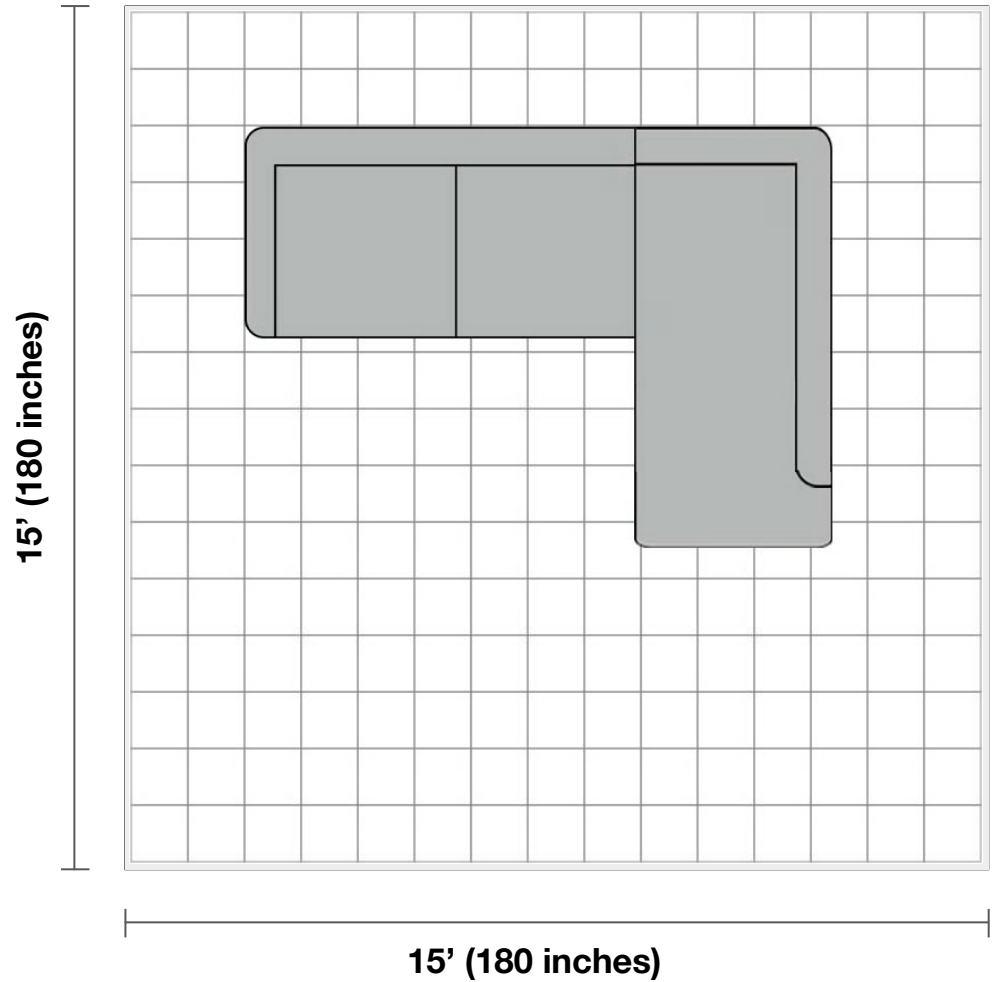

1695623 - Bryor - 2 Piece Fabric Sectional

Before purchasing your furniture, please measure your space and note all item measurements to ensure the item will fit your space.

General Dimensions:

Left arm loveseat: 82.2" L x 39.3" W x 34.6" H

Chaise lounge: 38.9" L x 81.8" W x 34.6" H

Additional Dimensions:

Seat cushion is 23.6" deep and 18.5" high off the ground

Armrests is 25.1" high off the ground

Pillow length 17.7" and width 17.7"

Room Plan:

Entry width required for delivery: 33.5"

Living Room Size

Living rooms vary in shapes and sizes. The layout is scaled to 15' x 15' for visual purposes.