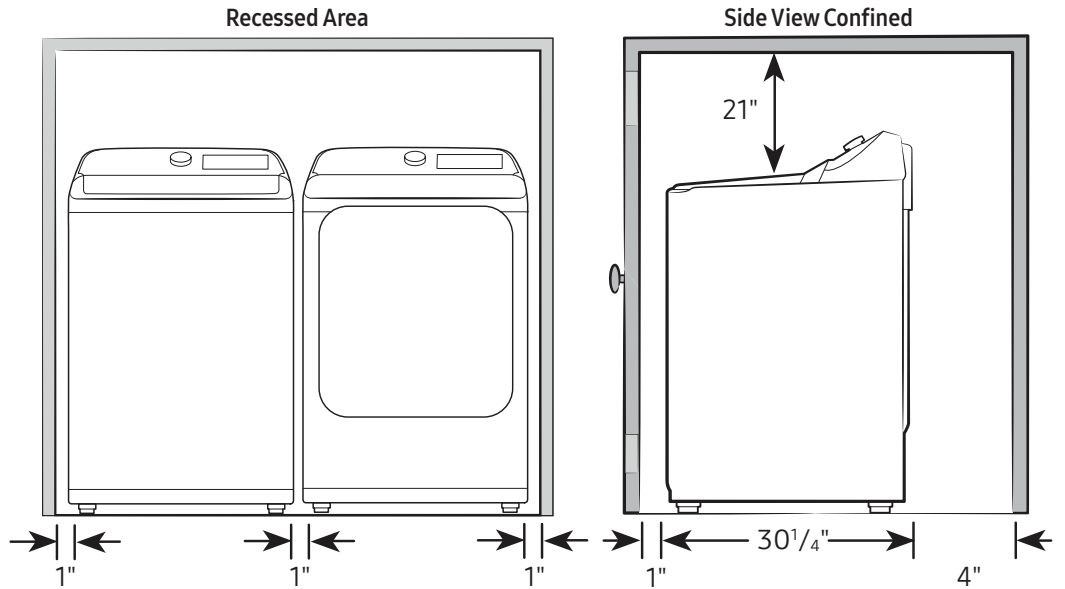

DVE55CG7100

SAMSUNG

Samsung 7.4 cu. ft. Smart Electric Dryer with Steam Sanitize+

Dimensions

Required dimensions for installation:

Installation Specifications – Side-by-Side

If the washer and dryer are installed together or the dryer alone, the closet front must have two unobstructed air openings for a combined minimum total area of 72-inch². Your washer alone does not require a specific air opening.

Alcove or closet installation

Minimum clearance for closet and alcove installations:

Connection Dimensions

Back and Side View of Electric Dryer

LEGEND:

● Cold Water Connection

Actual color may vary. Design, specifications, and color availability are subject to change without notice. Non-metric weights and measurements are approximate.