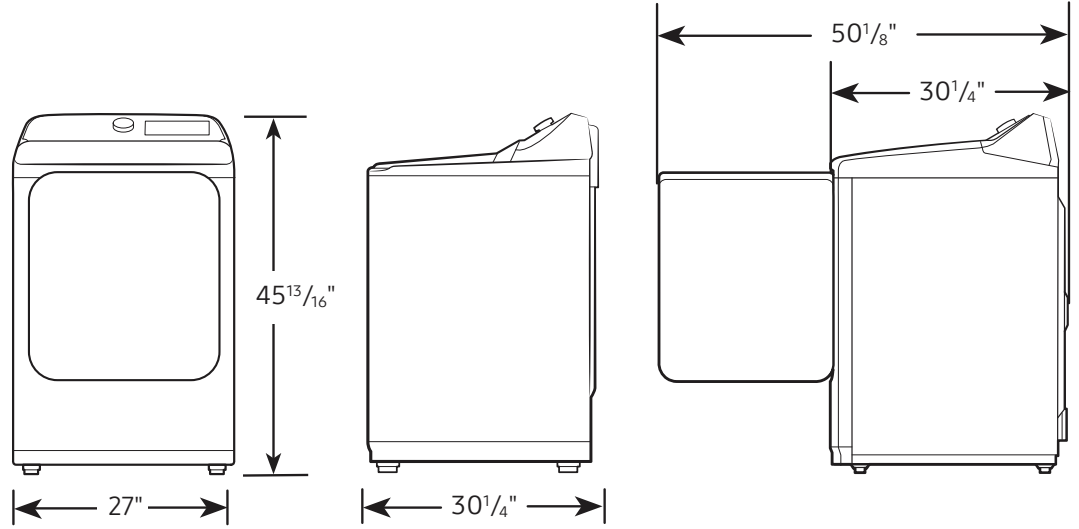

DVE55CG7100

SAMSUNG

Samsung 7.4 cu. ft. Smart Electric Dryer with Steam Sanitize+

Dimensions

Required dimensions for installation:

Installation Specifications – Side-by-Side

If the washer and dryer are installed together or the dryer alone, the closet front must have two unobstructed air openings for a combined minimum total area of 72-inch². Your washer alone does not require a specific air opening.