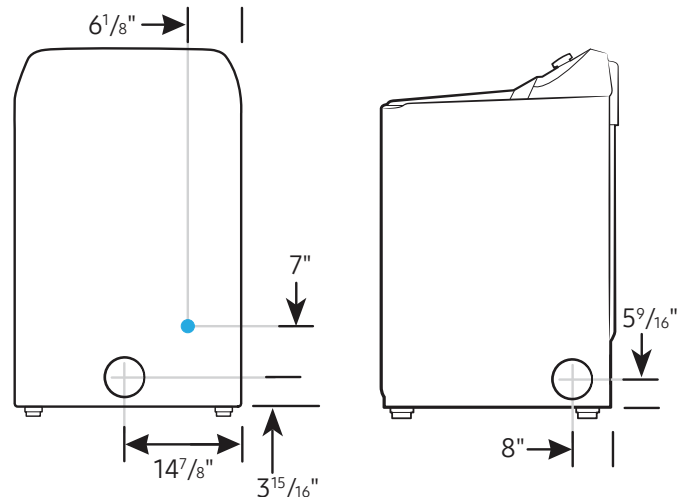

DVE55CG7100

SAMSUNG

Samsung 7.4 cu. ft. Smart Electric Dryer with Steam Sanitize+

Dimensions

Required dimensions for installation:

Installation Specifications – Side-by-Side

If the washer and dryer are installed together or the dryer alone, the closet front must have two unobstructed air openings for a combined minimum total area of 72-inch². Your washer alone does not require a specific air opening.

Alcove or closet installation

Minimum clearance for closet and alcove installations:

Connection Dimensions

Back and Side View of Electric Dryer

LEGEND:

● Cold Water Connection

Actual color may vary. Design, specifications, and color availability are subject to change without notice. Non-metric weights and measurements are approximate.