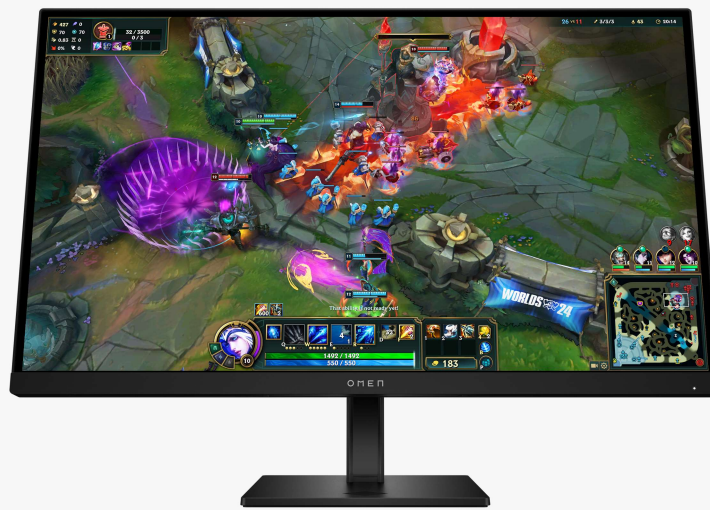

# OMEN 27 inch QHD 280Hz Gaming Monitor - OMEN 27qs G2

## SPEED RUN THROUGH FUN

Outclass the competition with the OMEN 27-inch QHD 280 Hz<sup>2</sup> Gaming Monitor. Delivering ultra-smooth frames and crisp details,<sup>1</sup> this NVIDIA® G-SYNC® compatible display has what it takes to keep up with you. Speed meets looks with a fun, yet refined design unlike any other so you can enjoy it in and out of the game.