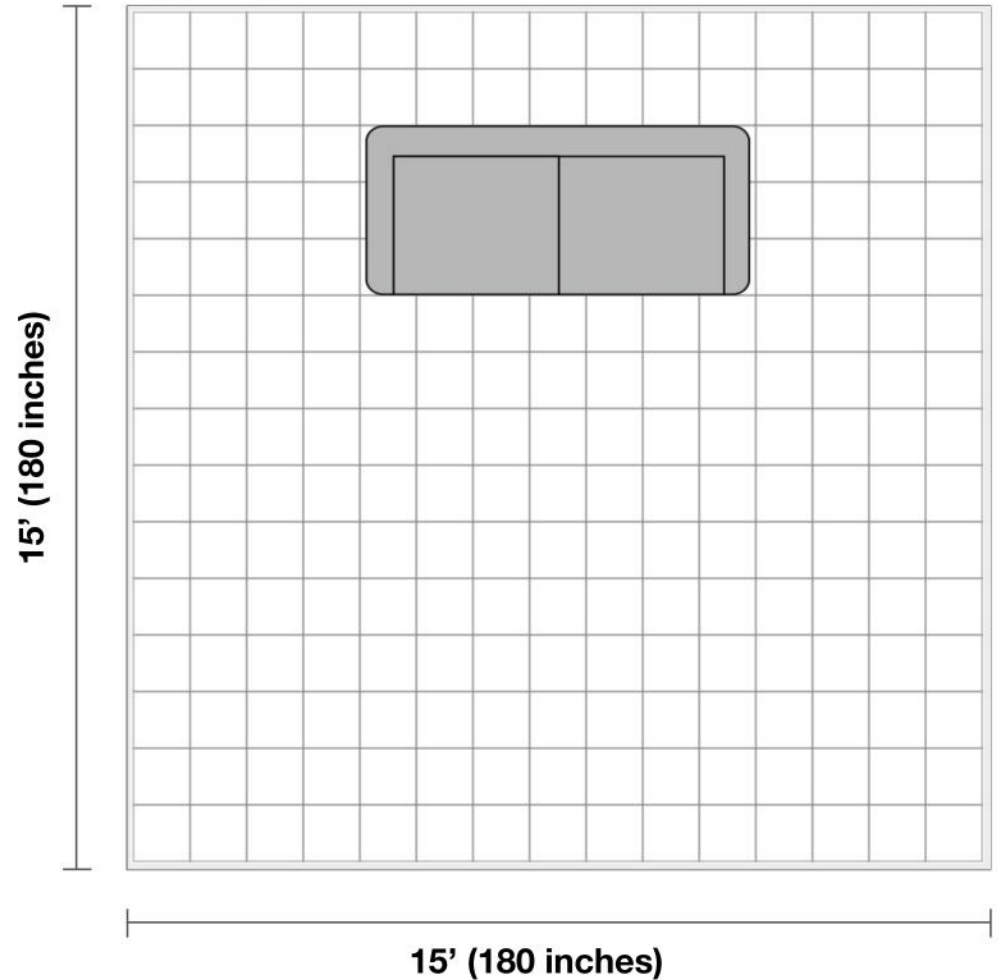

1435189 - Harstine Leather Sofa

Before purchasing your furniture, please measure your space and note all item measurements to ensure the item will fit your space.

General Dimensions:

82 L x 35" W x 32" H

Additional Dimensions:

Seat cushions are 23" deep and 18.2" high off the ground

Armrests are 4.5" wide and 26" high off the ground

Legs height: 6.7"

Room Plan:

Entry width required for delivery: 20.1"

Living Room Size

Living rooms vary in shapes and sizes. The layout is scaled to 15' x 15' for visual purposes.