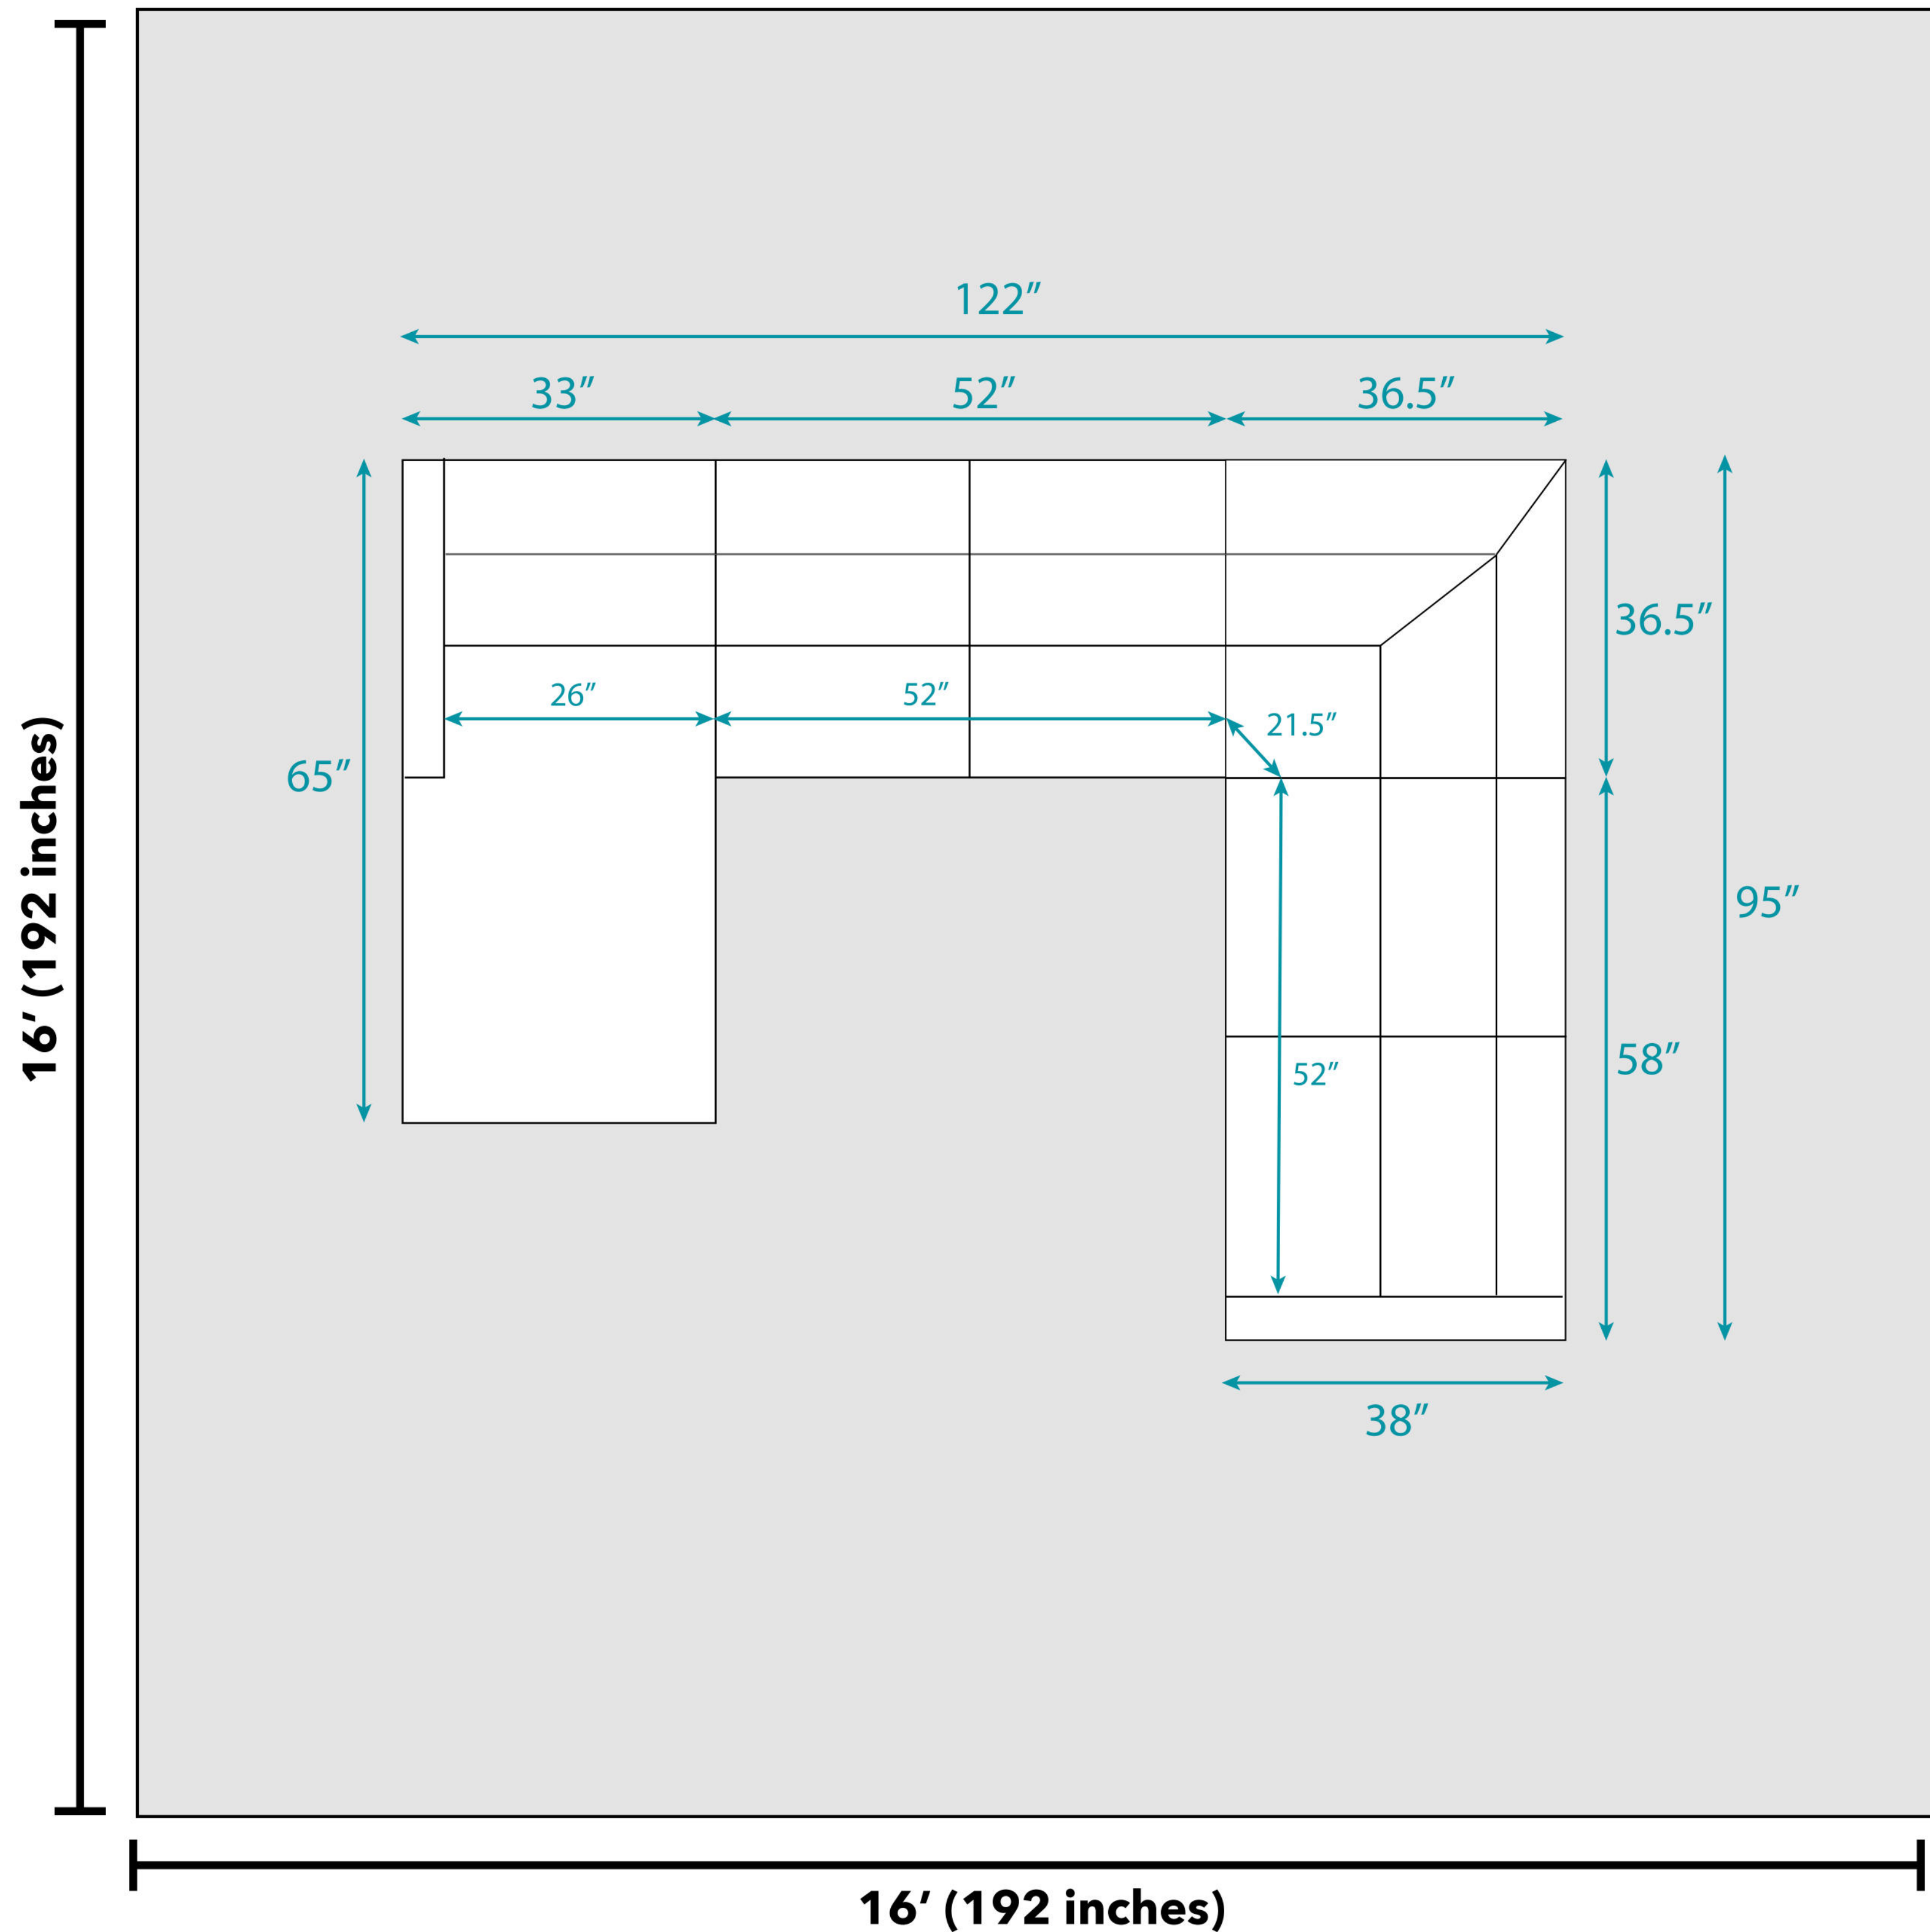

## Floor Plan

### Overall Dimensions:

- Overall Dimensions: 122" L x 95" W x 37" H
- Left Arm Facing Chaise: 33" L x 65" W x 37" H  
Inside seating width: 26"
- Armless Loveseat: 52" L x 38" W x 37" H  
Inside seating width: 52"
- Corner Chair: 36.5" L x 36.5" W x 37" H  
Inside seating width: 21.5"
- Right Facing Loveseat: 58" L x 38" W x 37" H  
Inside seating width: 52"

### Additional Dimensions:

- Seat cushions are 22" deep and 19.5" high off the ground
- Armrests are 6.75" wide and 25.5" high off the ground
- Head rests are 6" tall when extended
- Legs are 5.5" tall

**Door width required for delivery: 28"**