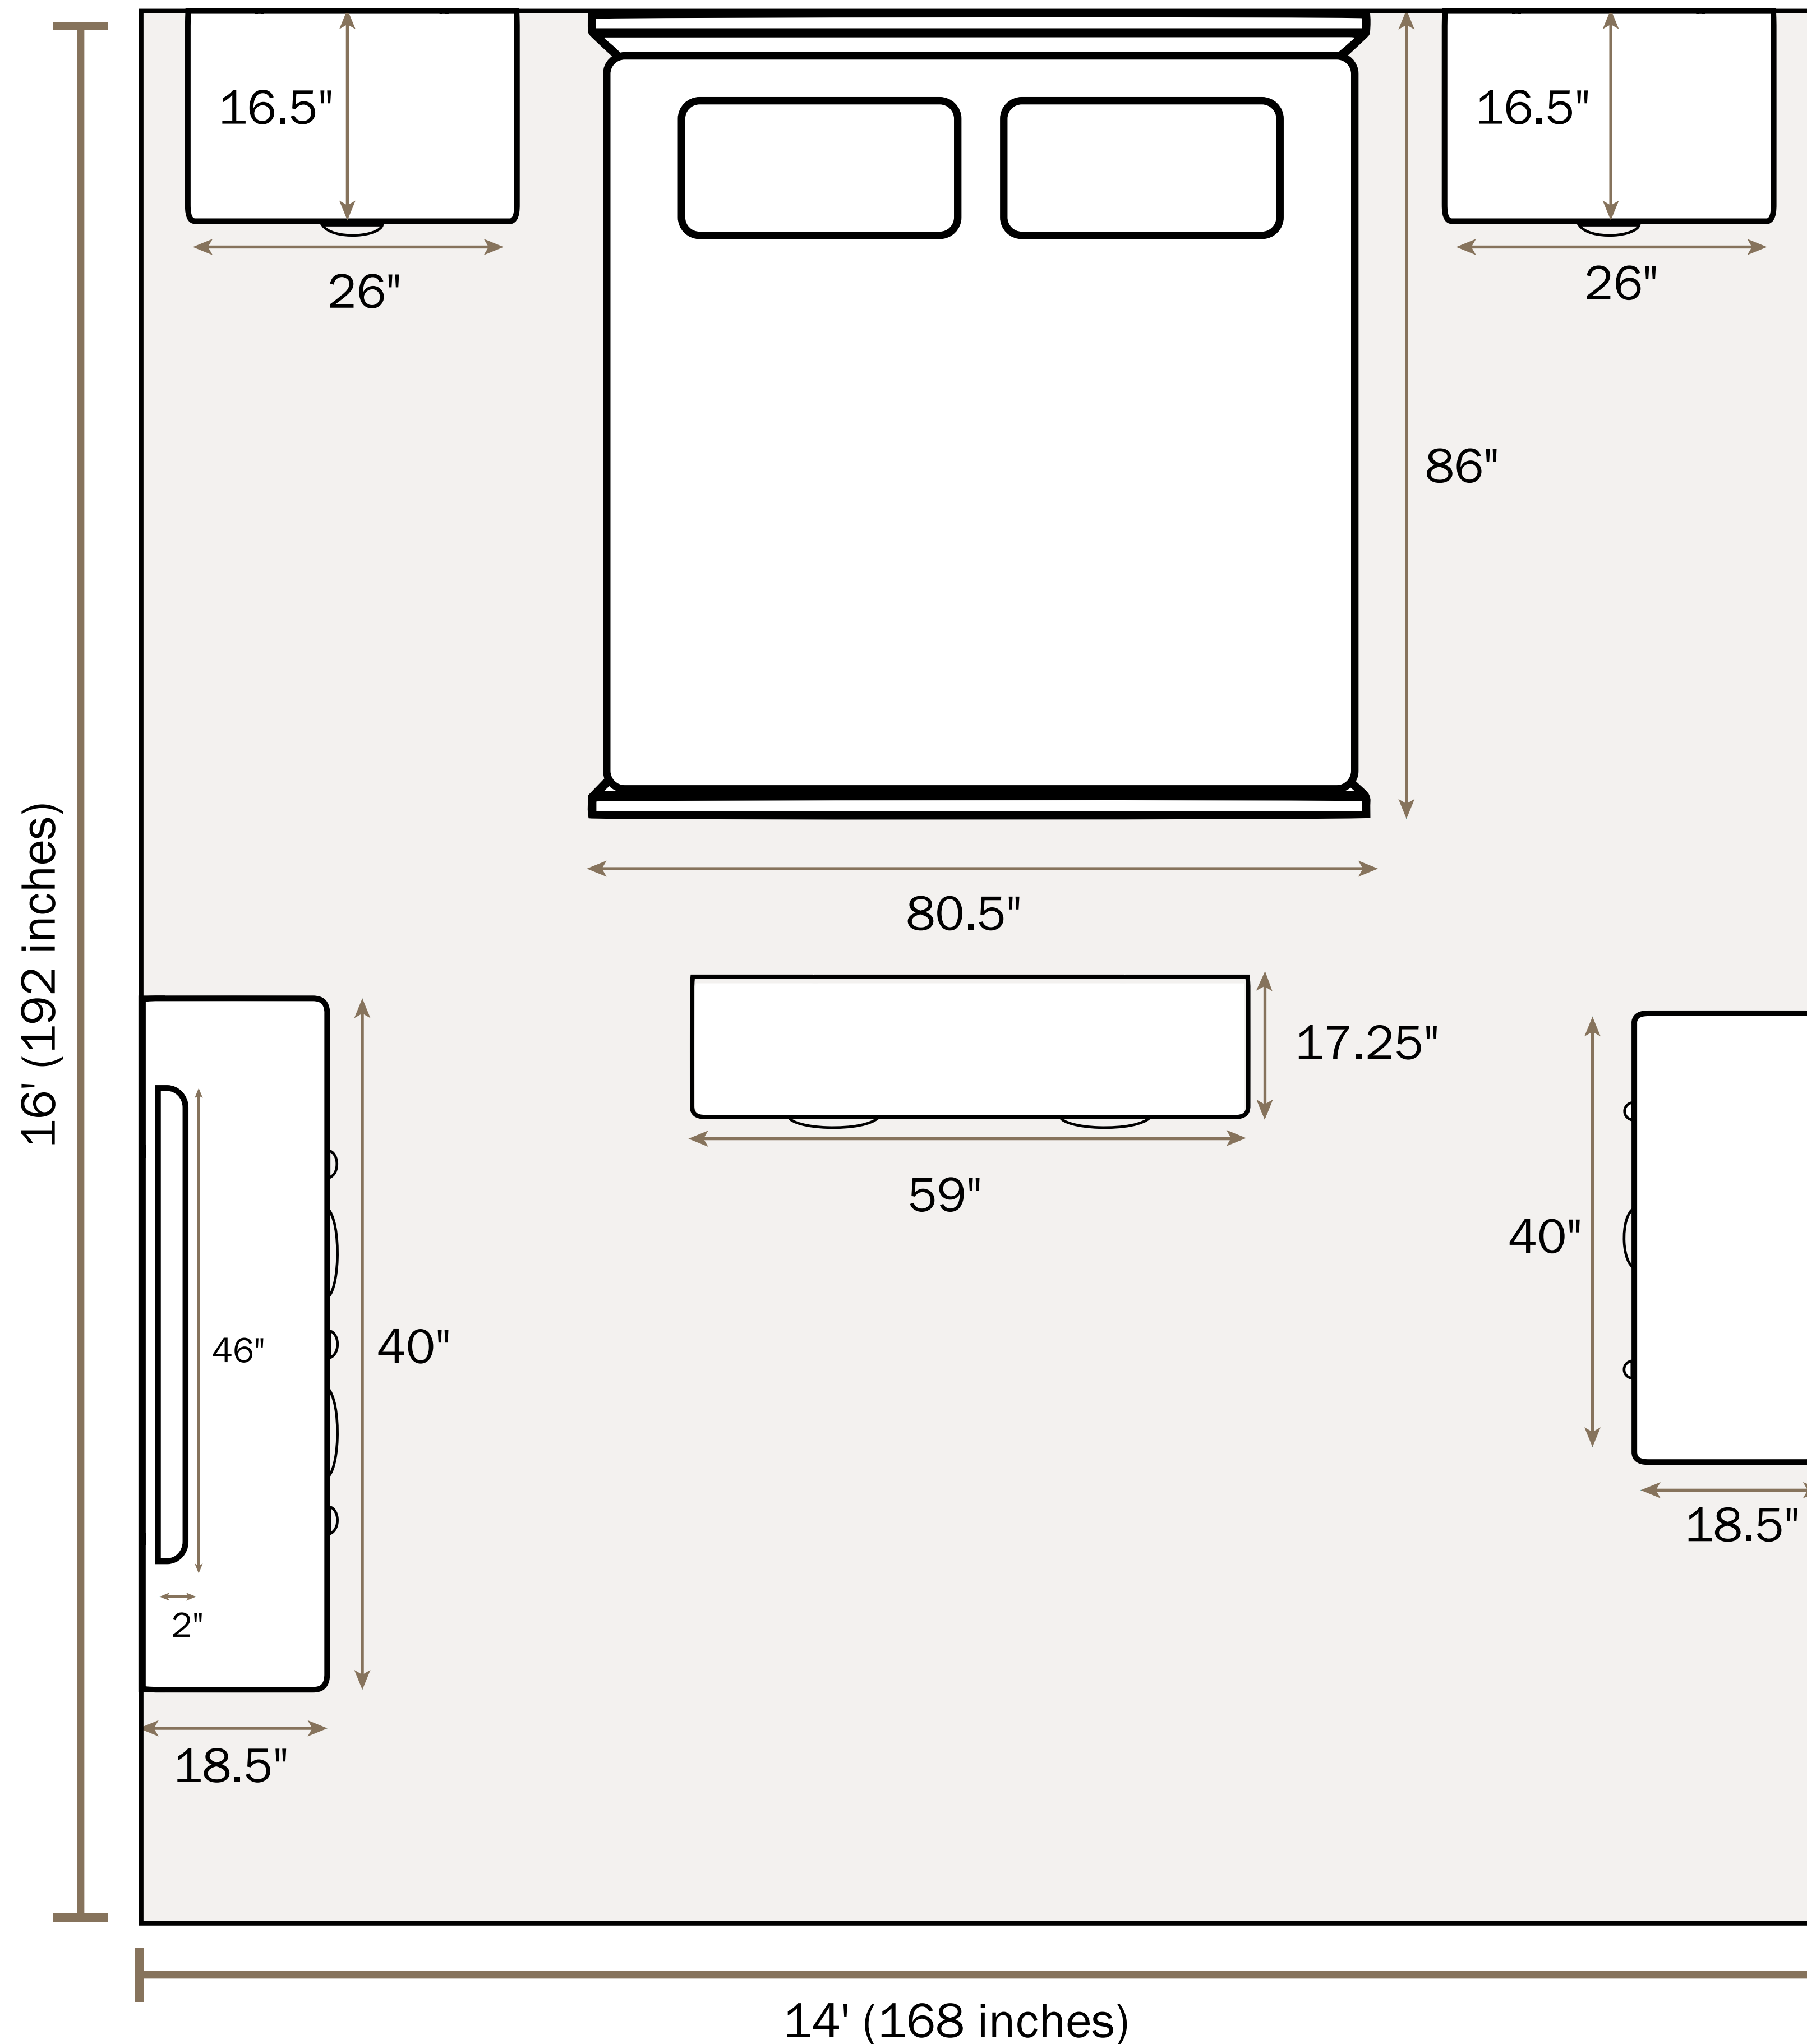

Floor Plan

Newcastle 7-piece King Bedroom Set

Overall Dimensions:

- King Bed: 80.5"W x 86"D x 60"H
- 2 Drawer Nightstand: 26"W x 16.5"D x 26.75"H
- 5 Drawer Chest: 40"W x 18.5"D x 56.5"H
- 6 Drawer Dresser: 66"W x 18.5"D x 38.375"H
- Storage Bench: 59"W x 17.25"D x 20.25"H
- Mirror: 46"W x 2"D x 36.125"H

Additional Dimensions:

- Headboard is 60" tall.
- Footboard is 23" tall.
- Nightstand Drawer Interior: 14.8"W x 11.7"D x 6.5"H
- Dresser Large 6 Drawers Interior: 26"W x 13.7"D x 7.5"H
- Chest Large 5 Drawers Interior: 28.8"W x 13.5"D x 7.5"H

The measurements are approximate and are to be used for informative purposes only.

Door width required for delivery: 22"W