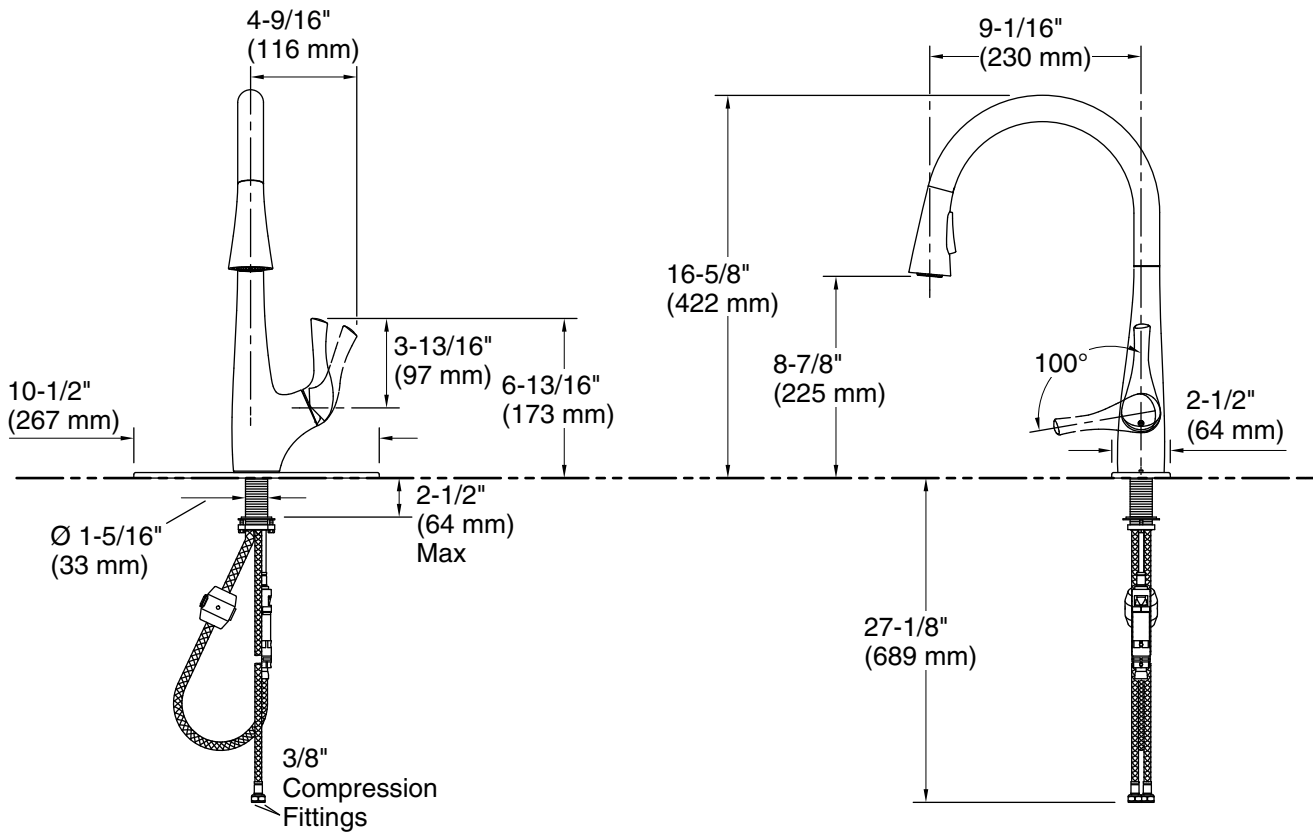

Features

- Two-function pull-down sprayhead allows you to switch from aerated stream to Sweep® spray
- Sweep® spray features specially angled nozzles that form a wide, powerful blade of water to sweep your dishes and sink clean
- ProMotion® technology's light, quiet braided hose and swiveling ball joint make the pull-down sprayhead easier and more comfortable to use
- DockNetik® secure docking system locks sprayhead into place when not in use
- MasterClean™ sprayface features an easy-to-clean surface that withstands mineral buildup and maximizes spray performance
- KOHLER® ceramic disc valves exceed industry longevity standards for a lifetime of durable performance
- High-arch swivel spout offers superior clearance for filling pitchers and cleaning
- Single lever handle is simple to use and makes adjusting water temperature easy
- 1.5 gpm (5.7 lpm) maximum flow rate at 60 psi (4.14 bar)
- Box includes: Assembled faucet, supply lines, escutcheon plate

Installation

- Installs with 1- or 3-hole sink
- Flexible supply lines and quick-connect fittings simplify installation
- Longer shank works with countertops up to 2-1/2" (63.5 mm) thick and is easy to install

Technical Information

All product dimensions are nominal.

Faucet flow rate: 1.5 gal/min (5.7 l/min)

Spout:

Spout reach: 9-1/16" (230 mm)

Notes

Install this product according to the installation instructions.