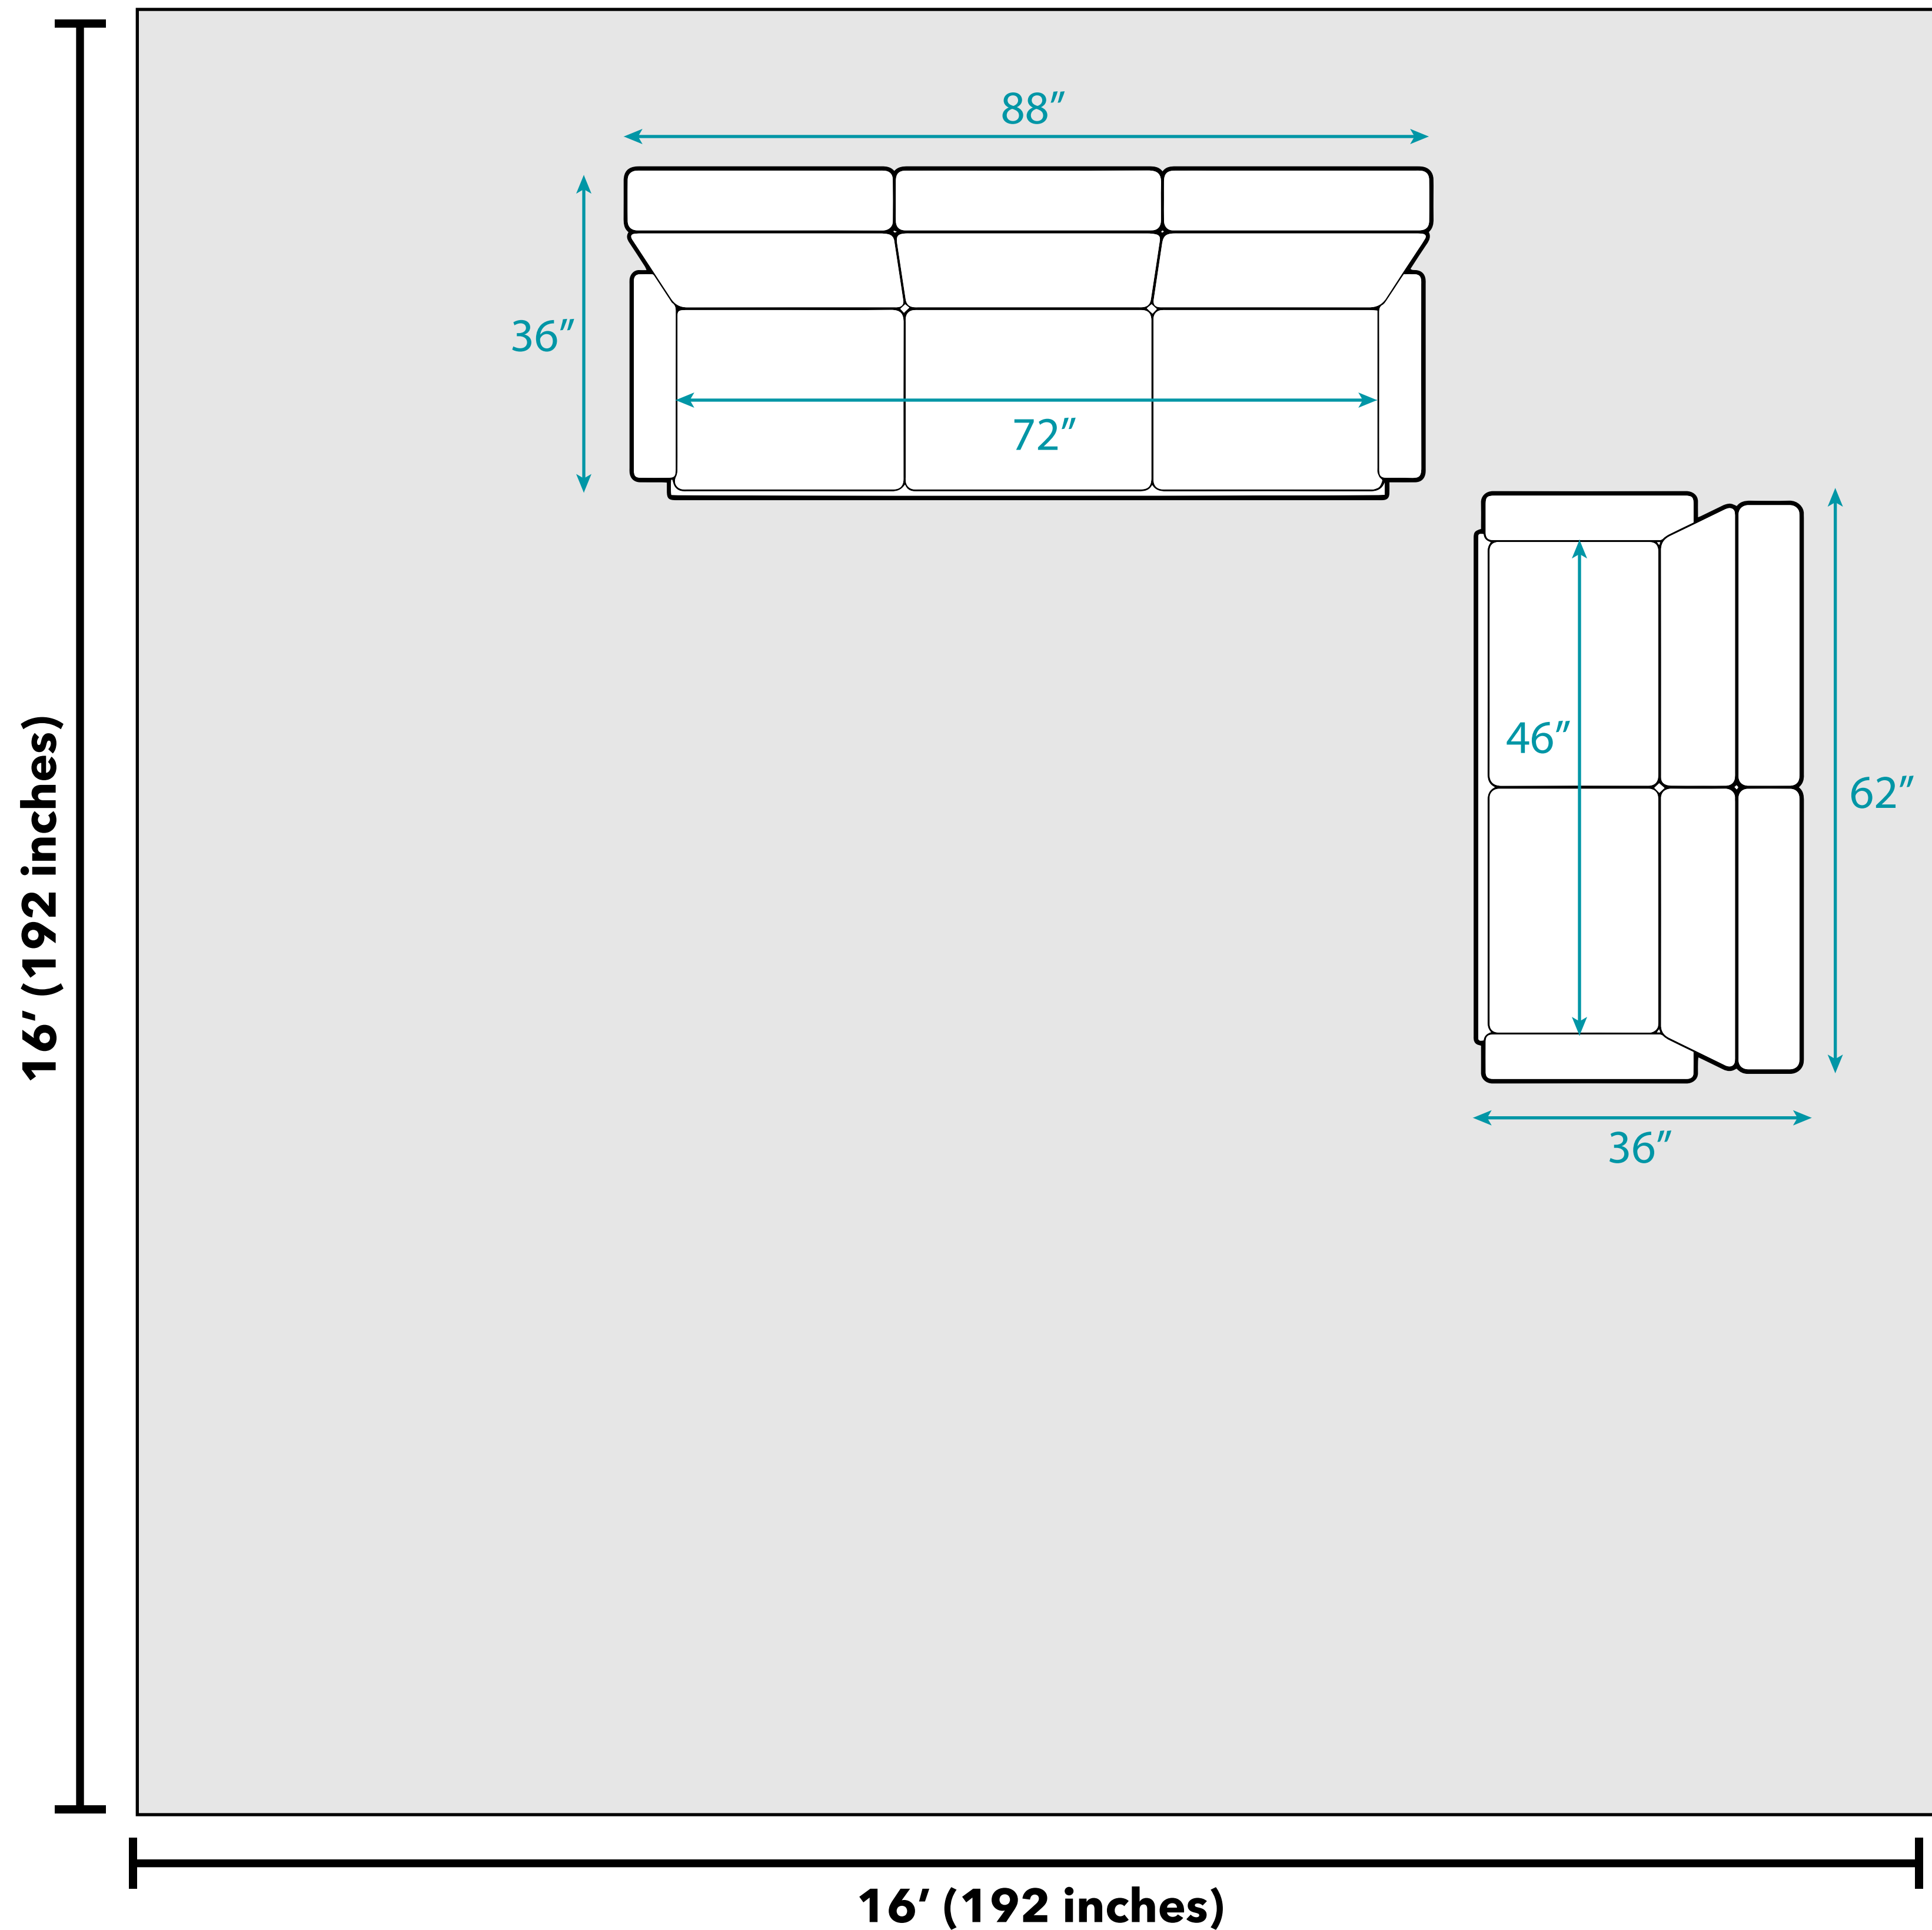

Floor Plan

Raven Leather 2pc Sofa and Loveseat Set

Overall Dimensions:

- Sofa: 88" L x 36" W x 30" H
Inside seating width: 72"
- Loveseat: 62" L x 36" W x 30" H
Inside seating width: 46"

Additional Dimensions:

- Seat cushions are 23.5" deep and 17.5" high off the ground
- Armrests are 7.75" wide and 29.5" high off the ground
- Leg height is 7.5"

National Average Living Room Size

As of 2021, Dimensions Guide estimates that the average living room is a 16x16 foot square. Depending on the size of your home, including the number of people in your household, it may make sense for your living room to be a different size or shape. All measurements are approximate and are provided for informational purposes only.

Door width required for delivery: 24"