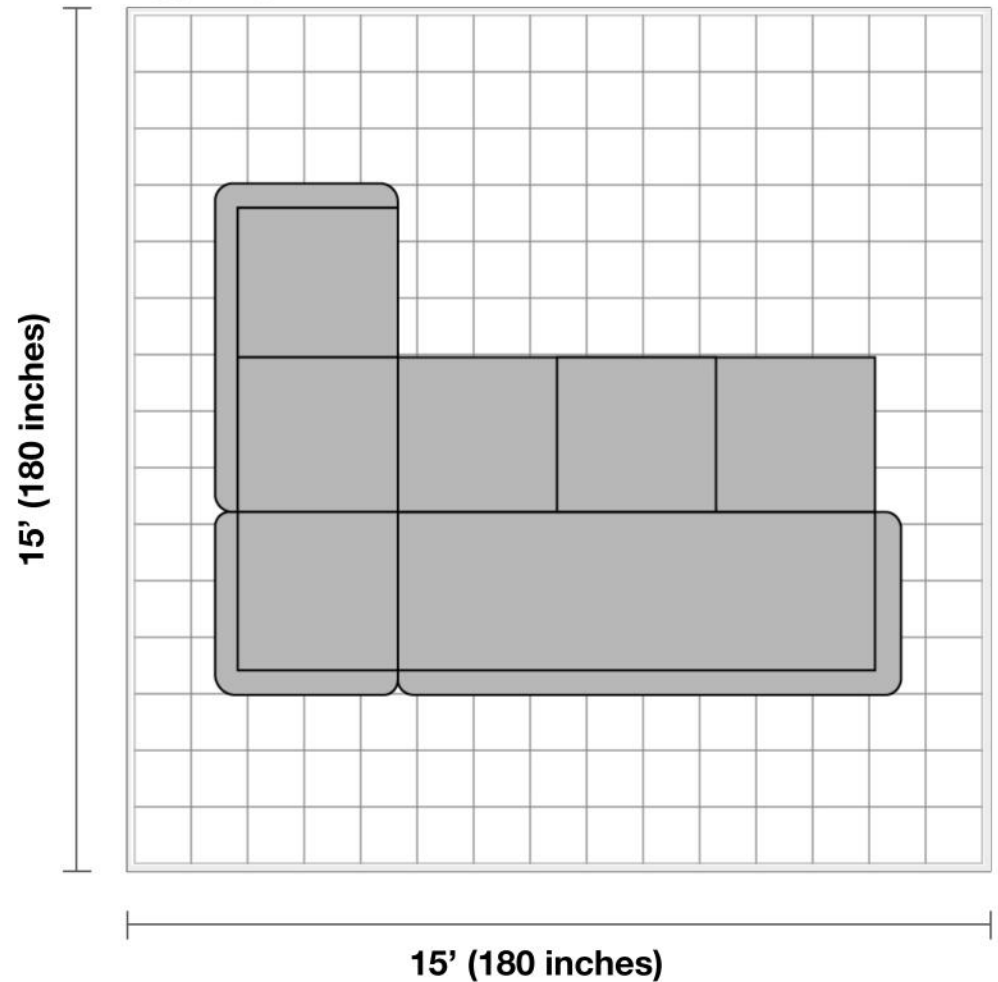

### General Dimensions:

Overall Sectional Dimensions: 120" L x 94" W x 36.3"H

LAF Sofa with Extended Seating: 85" L x 35.2" W x 36.3"H

RAF Arm Loveseat: 59.1" L x 35.2" W x 36.3"H

Corner Chair: 35" L x 35 W x 36.3"H

### Additional Dimensions:

Seat Height: 20"

Seat Depth: 23"

Back Height: 28"

### Room Plan:

Entry width required for delivery: 35.5"

### Living Room Size

Living rooms vary in shapes and sizes. The layout is scaled to 15' x 15' for visual purposes.