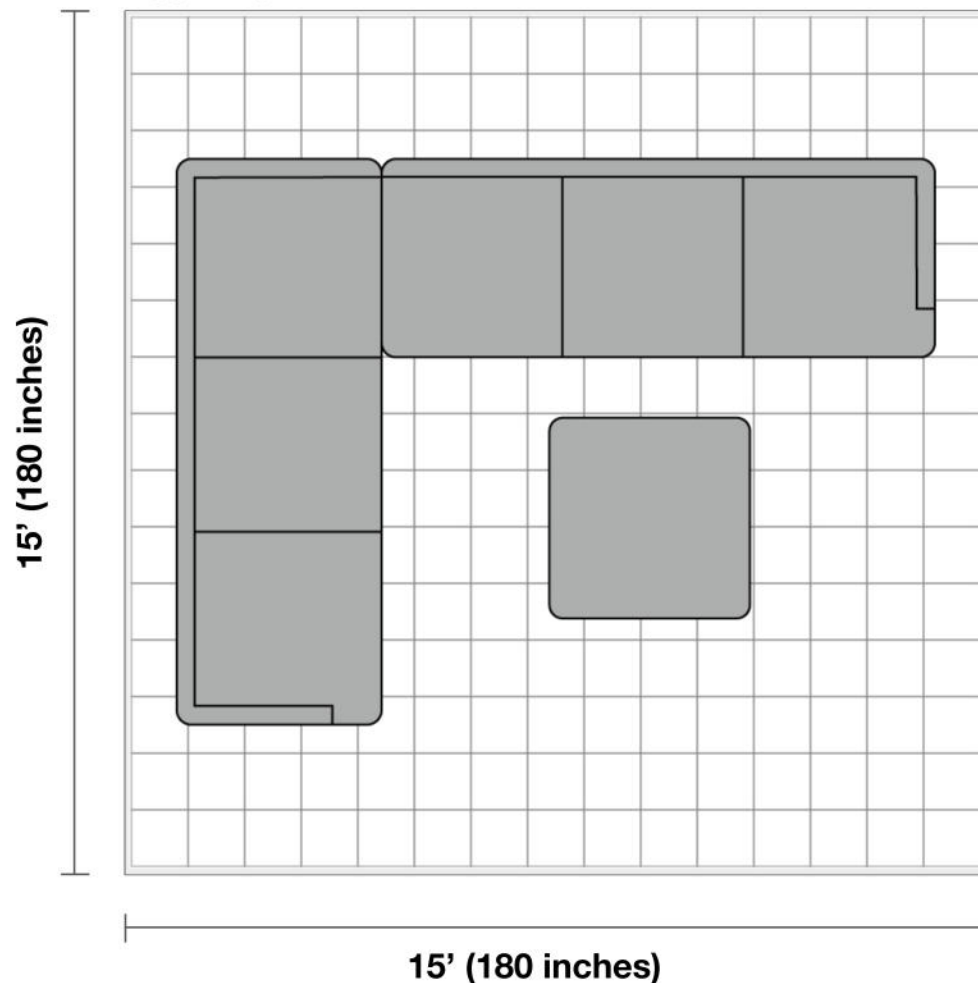

Emilee Fabric Sectional with Storage Ottoman

Before purchasing your furniture, please measure your space and note all item measurements to ensure the item will fit your space.

General Dimensions:

Overall Dimensions: 115" L x 90" W x 36" H

Left Arm Sofa: 90" L x 37.5" W x 36" H

Right Arm Facing Sofa: 78.5" L x 37.5" W x 36" H

Ottoman: 28" L x 28" W x 20" H

Additional Dimensions:

Seat Depth: 24"

Seat Height: 19.5"

Backrest height: 32"

Room Plan:

Entry width required for delivery: 38"

Living Room Size

Living rooms vary in shapes and sizes. The layout is scaled to 15' x 15' for visual purposes.