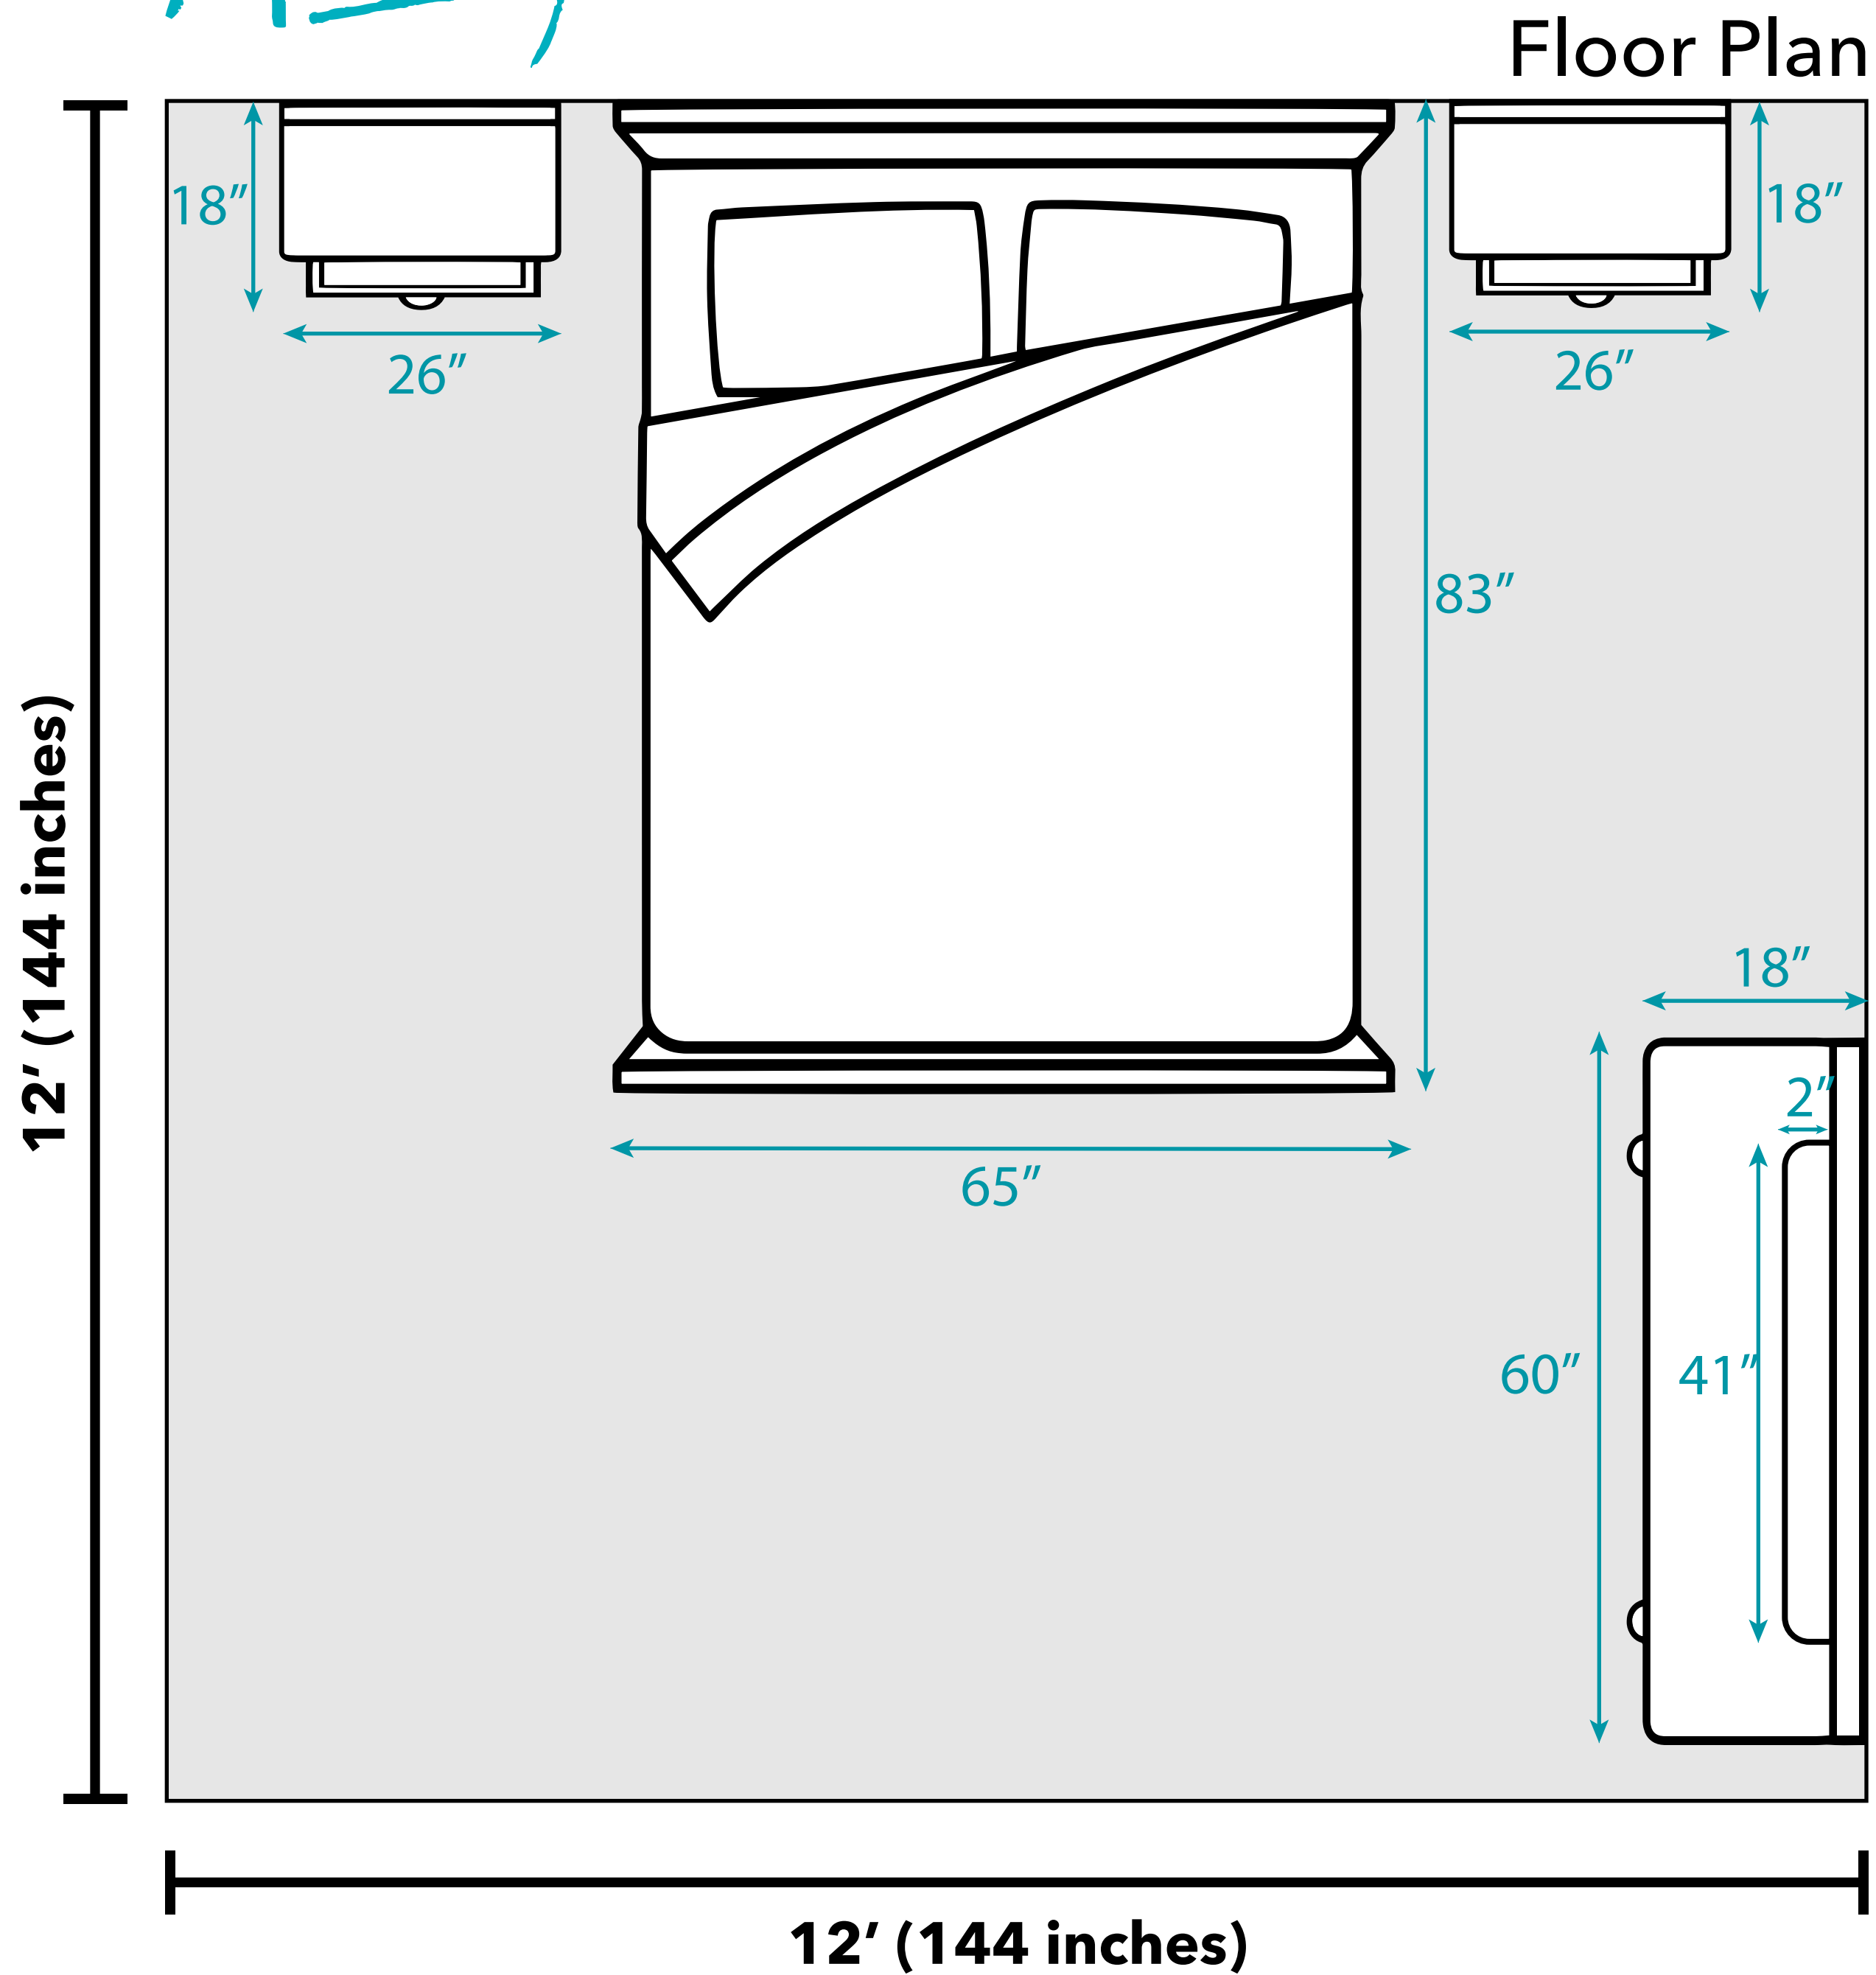

Abbyson™

Kieran 5-piece Queen Bedroom Collection

Overall Dimensions:

- Queen Bed: 65" W x 83" L x 56" H
- Nightstands (each): 26" W x 18" D x 26" H
- 7-Drawer Dresser: 60" W x 18" D x 35" H
- Mirror: 41" W x 2" D x 35" H

Additional Dimensions:

- Headboard is 56" tall
- Footboard is 18" tall
- Nightstand Top Drawer: 17.5" W x 12.5" D x 2.25" H
- Nightstand Bottom Drawer (two): 17.5" W x 12.5" D x 4.25" H
- Dresser Top Drawers (left and right): 11" W x 12.5" D x 4.25" H
- Dresser Top Drawer (center): 24.5" W x 12.5" D x 4.25" H
- Dresser Bottom Drawers (four): 24.5" W x 12.5" D x 6.5" H
- Queen Bed Drawers (two): 26" W x 17" D x 5.5" H

National Average Bedroom Size

As of 2019, Quora estimates that the average bedroom is a 12x12 foot square. Depending on the size of your home, including the number of people in your household, your bedroom may be a different size or shape. All measurements are approximate and are provided for informational purposes only.

Door width required for delivery: 25"