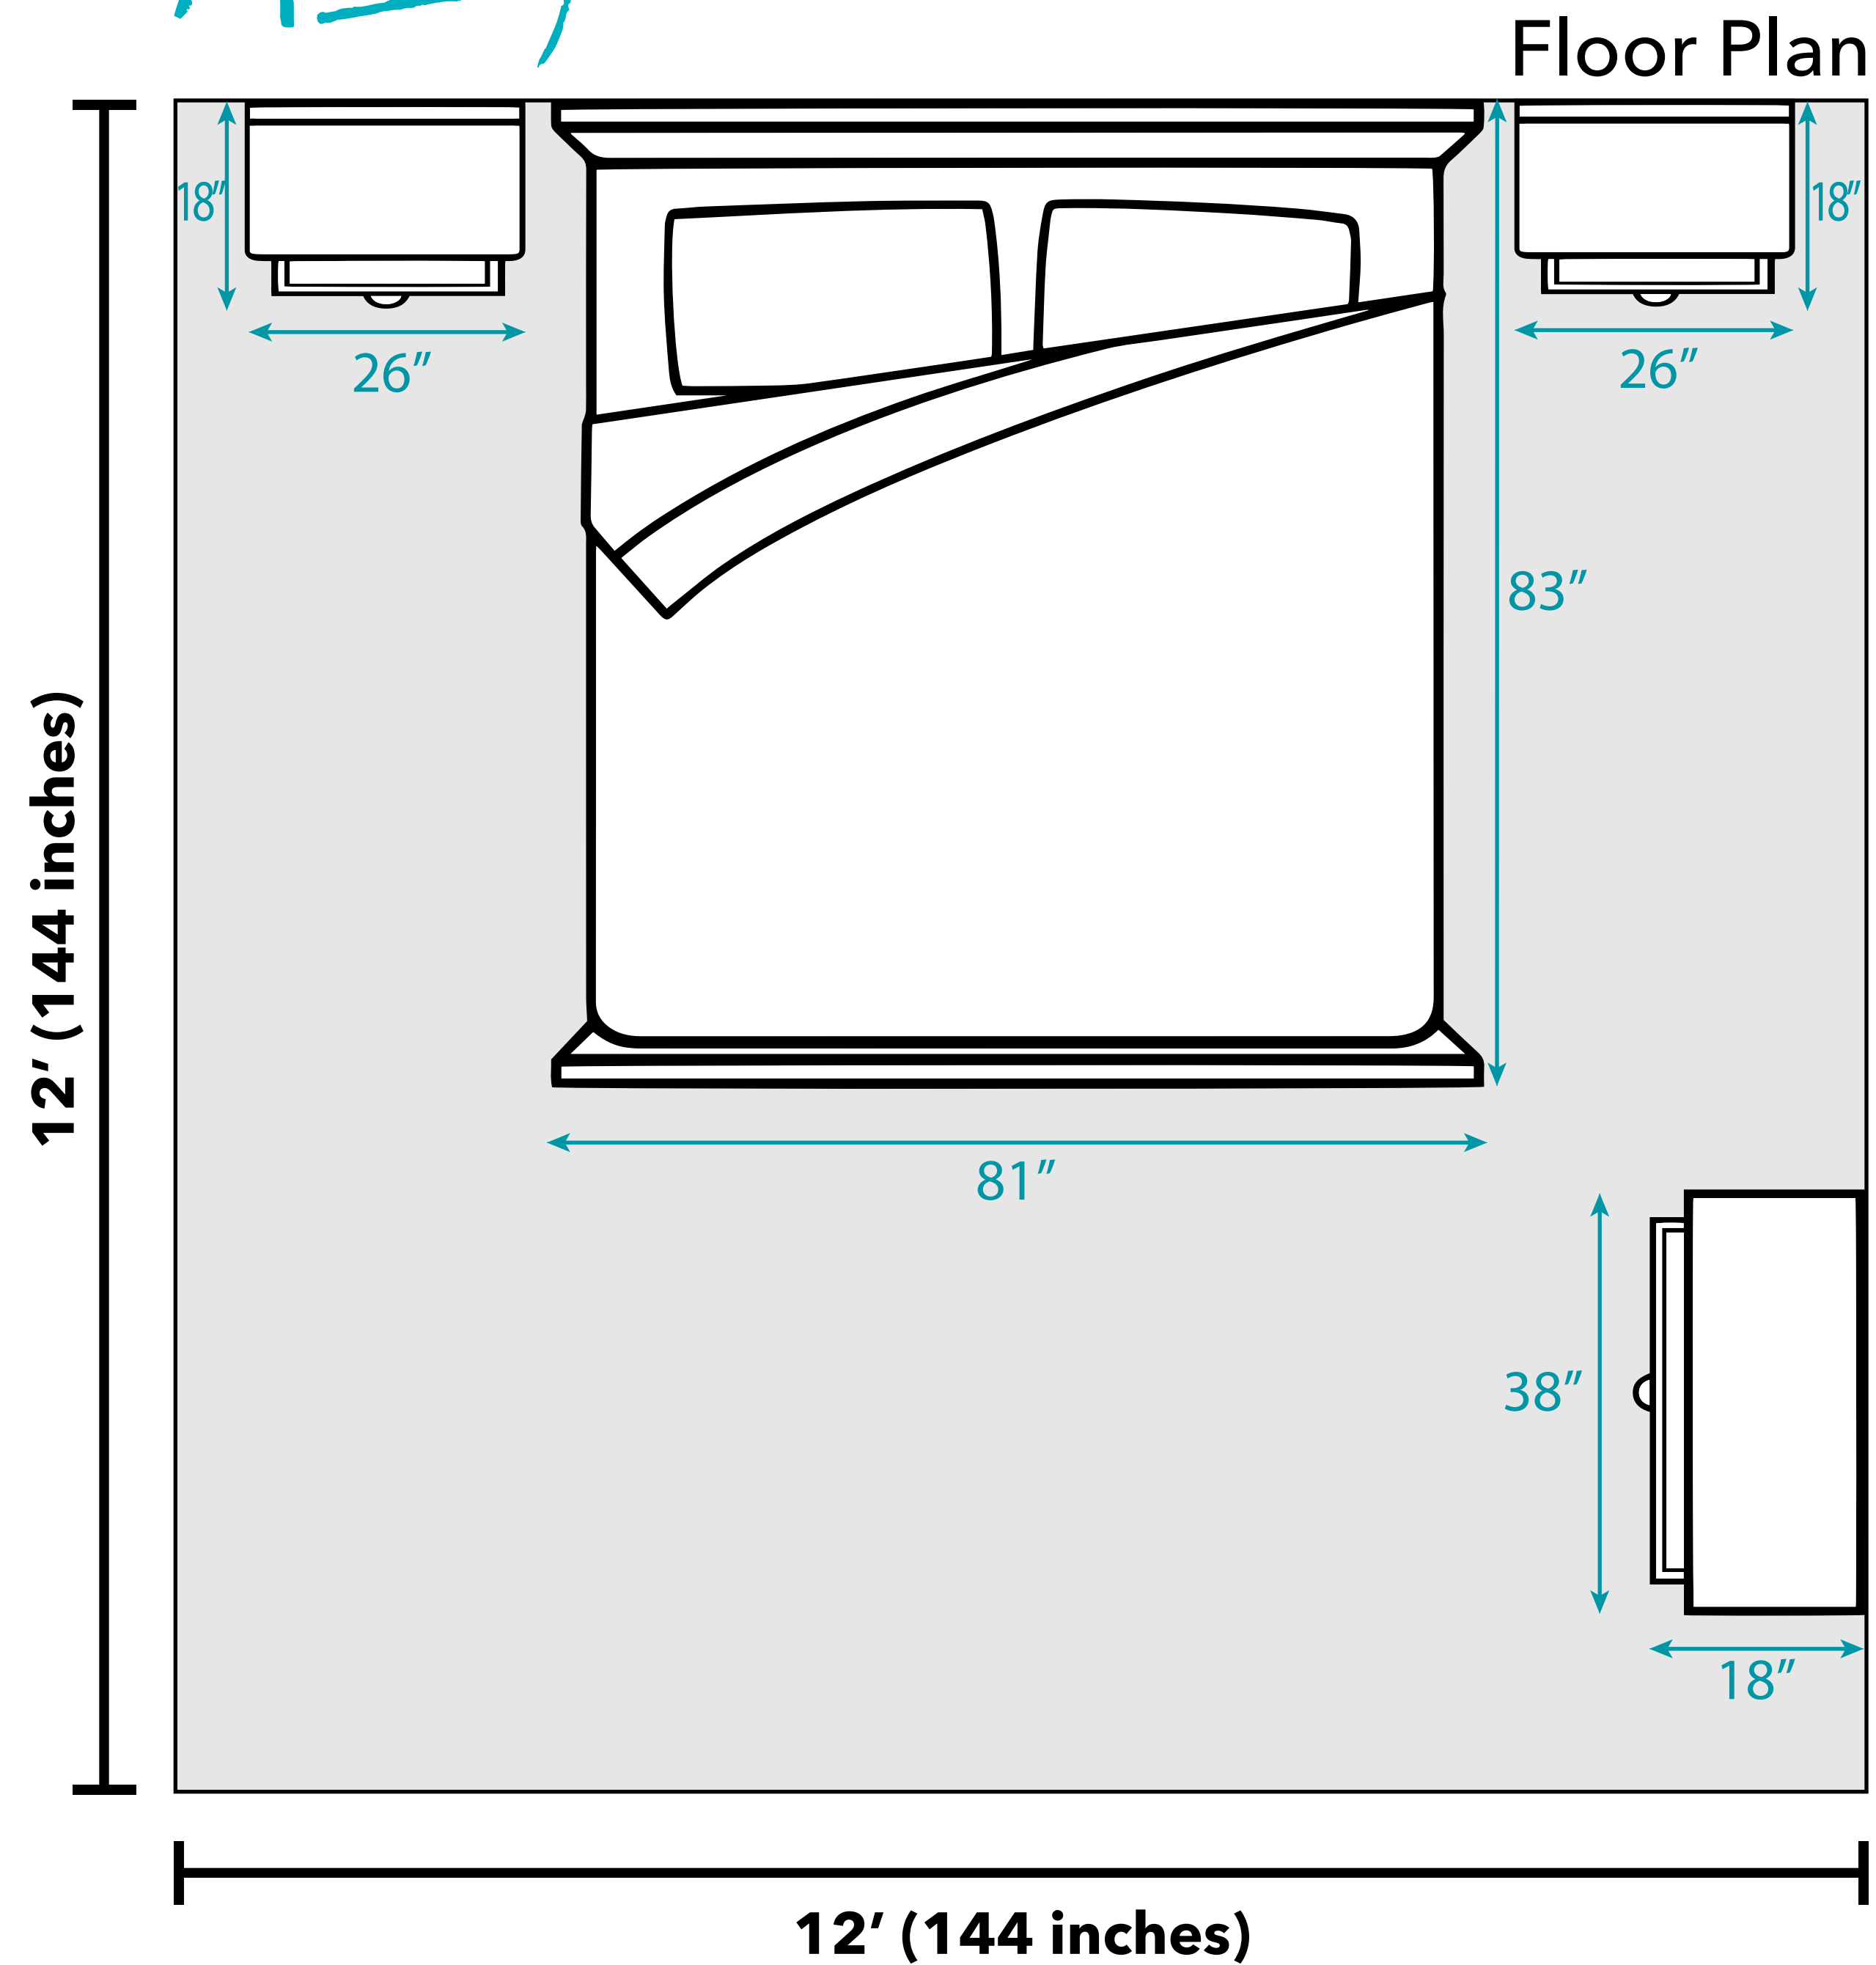

Abbyson™

Kieran 4-piece King Bedroom Collection

Overall Dimensions:

- Eastern King Bed: 81" W x 83" L x 56" H
- Nightstands (each): 26" W x 18" D x 26" H
- 5-Drawer High Chest: 38" W x 18" D x 52" H

Additional Dimensions:

- Headboard is 56" tall
- Footboard is 18" tall
- Nightstand Top Drawer: 17.5" W x 12.5" D x 2.25" H
- Nightstand Bottom Drawer (two): 17.5" W x 12.5" D x 4.25" H
- Chest Top Drawer: 29.5" W x 12.5" D x 3.5" H
- Chest Bottom Drawers (four): 29.5" W x 12.5" D x 6.5" H
- King Bed Drawers (two): 34" W x 17" D x 5.5" H

National Average Bedroom Size

As of 2019, Quora estimates that the average bedroom is a 12x12 foot square. Depending on the size of your home, including the number of people in your household, your bedroom may be a different size or shape.

All measurements are approximate and are provided for informational purposes only.

Door width required for delivery: 25"