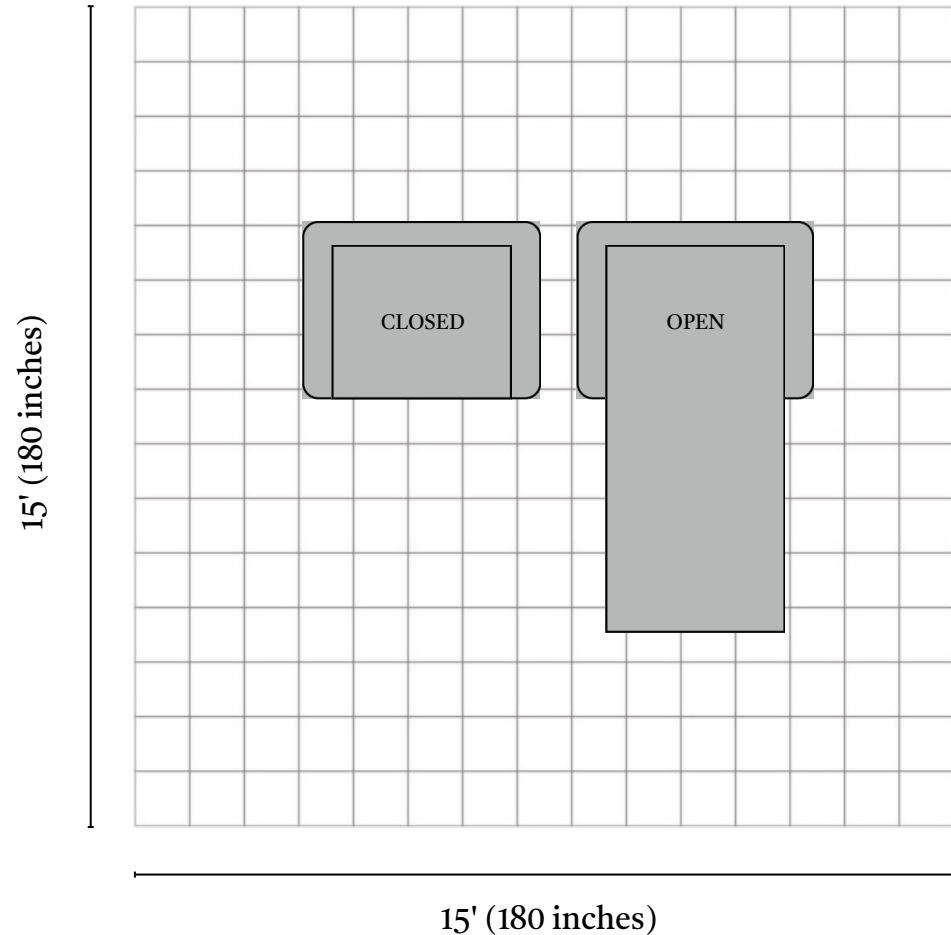

Harper Sleeper Chair

Before purchasing your furniture, please measure your space and note all item measurements to ensure the item will fit your space.

General Dimensions:

52"L x 37"W x 35.5"H

Additional Dimensions:

Seat Height: 20.5"

Seat Depth: 22"

Arm Height: 26"

Room Plan:

Entry width required for delivery: 30"

Living Room Size

Living rooms vary in shapes and sizes. The layout is scaled to 15' x 15' for visual purposes.