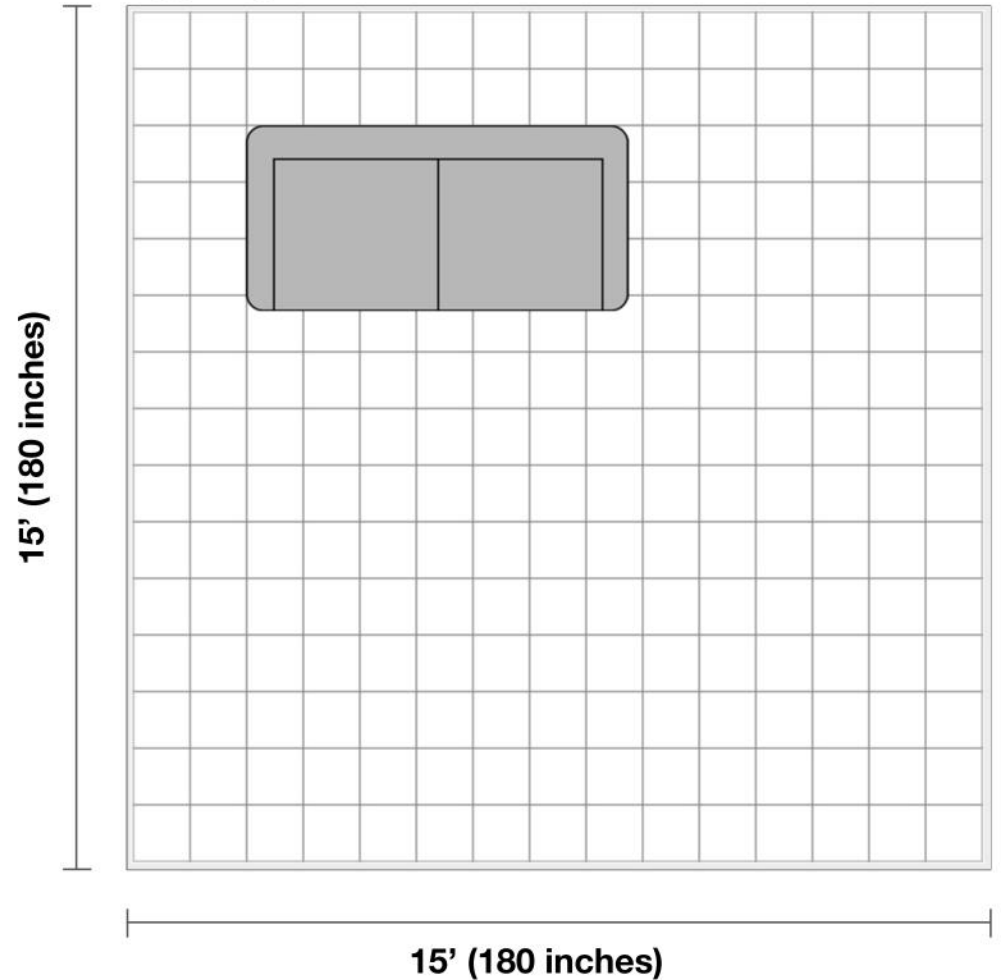

1434586 - Leather Power Reclining Loveseat with Power Headrests

Before purchasing your furniture, please measure your space and note all item measurements to ensure the item will fit your space.

General Dimensions:

Overall Dimensions: 81.1" W x 39.3" D x 40.9" H

Additional Dimensions:

Seat height: 20.8"

Interior width of the seat: 59.8"

Interior depth of the seat: 21.2"

Room Plan:

Entry width required for delivery: 33.5"

Living Room Size

Living rooms vary in shapes and sizes. The layout is scaled to 15' x 15' for visual purposes.