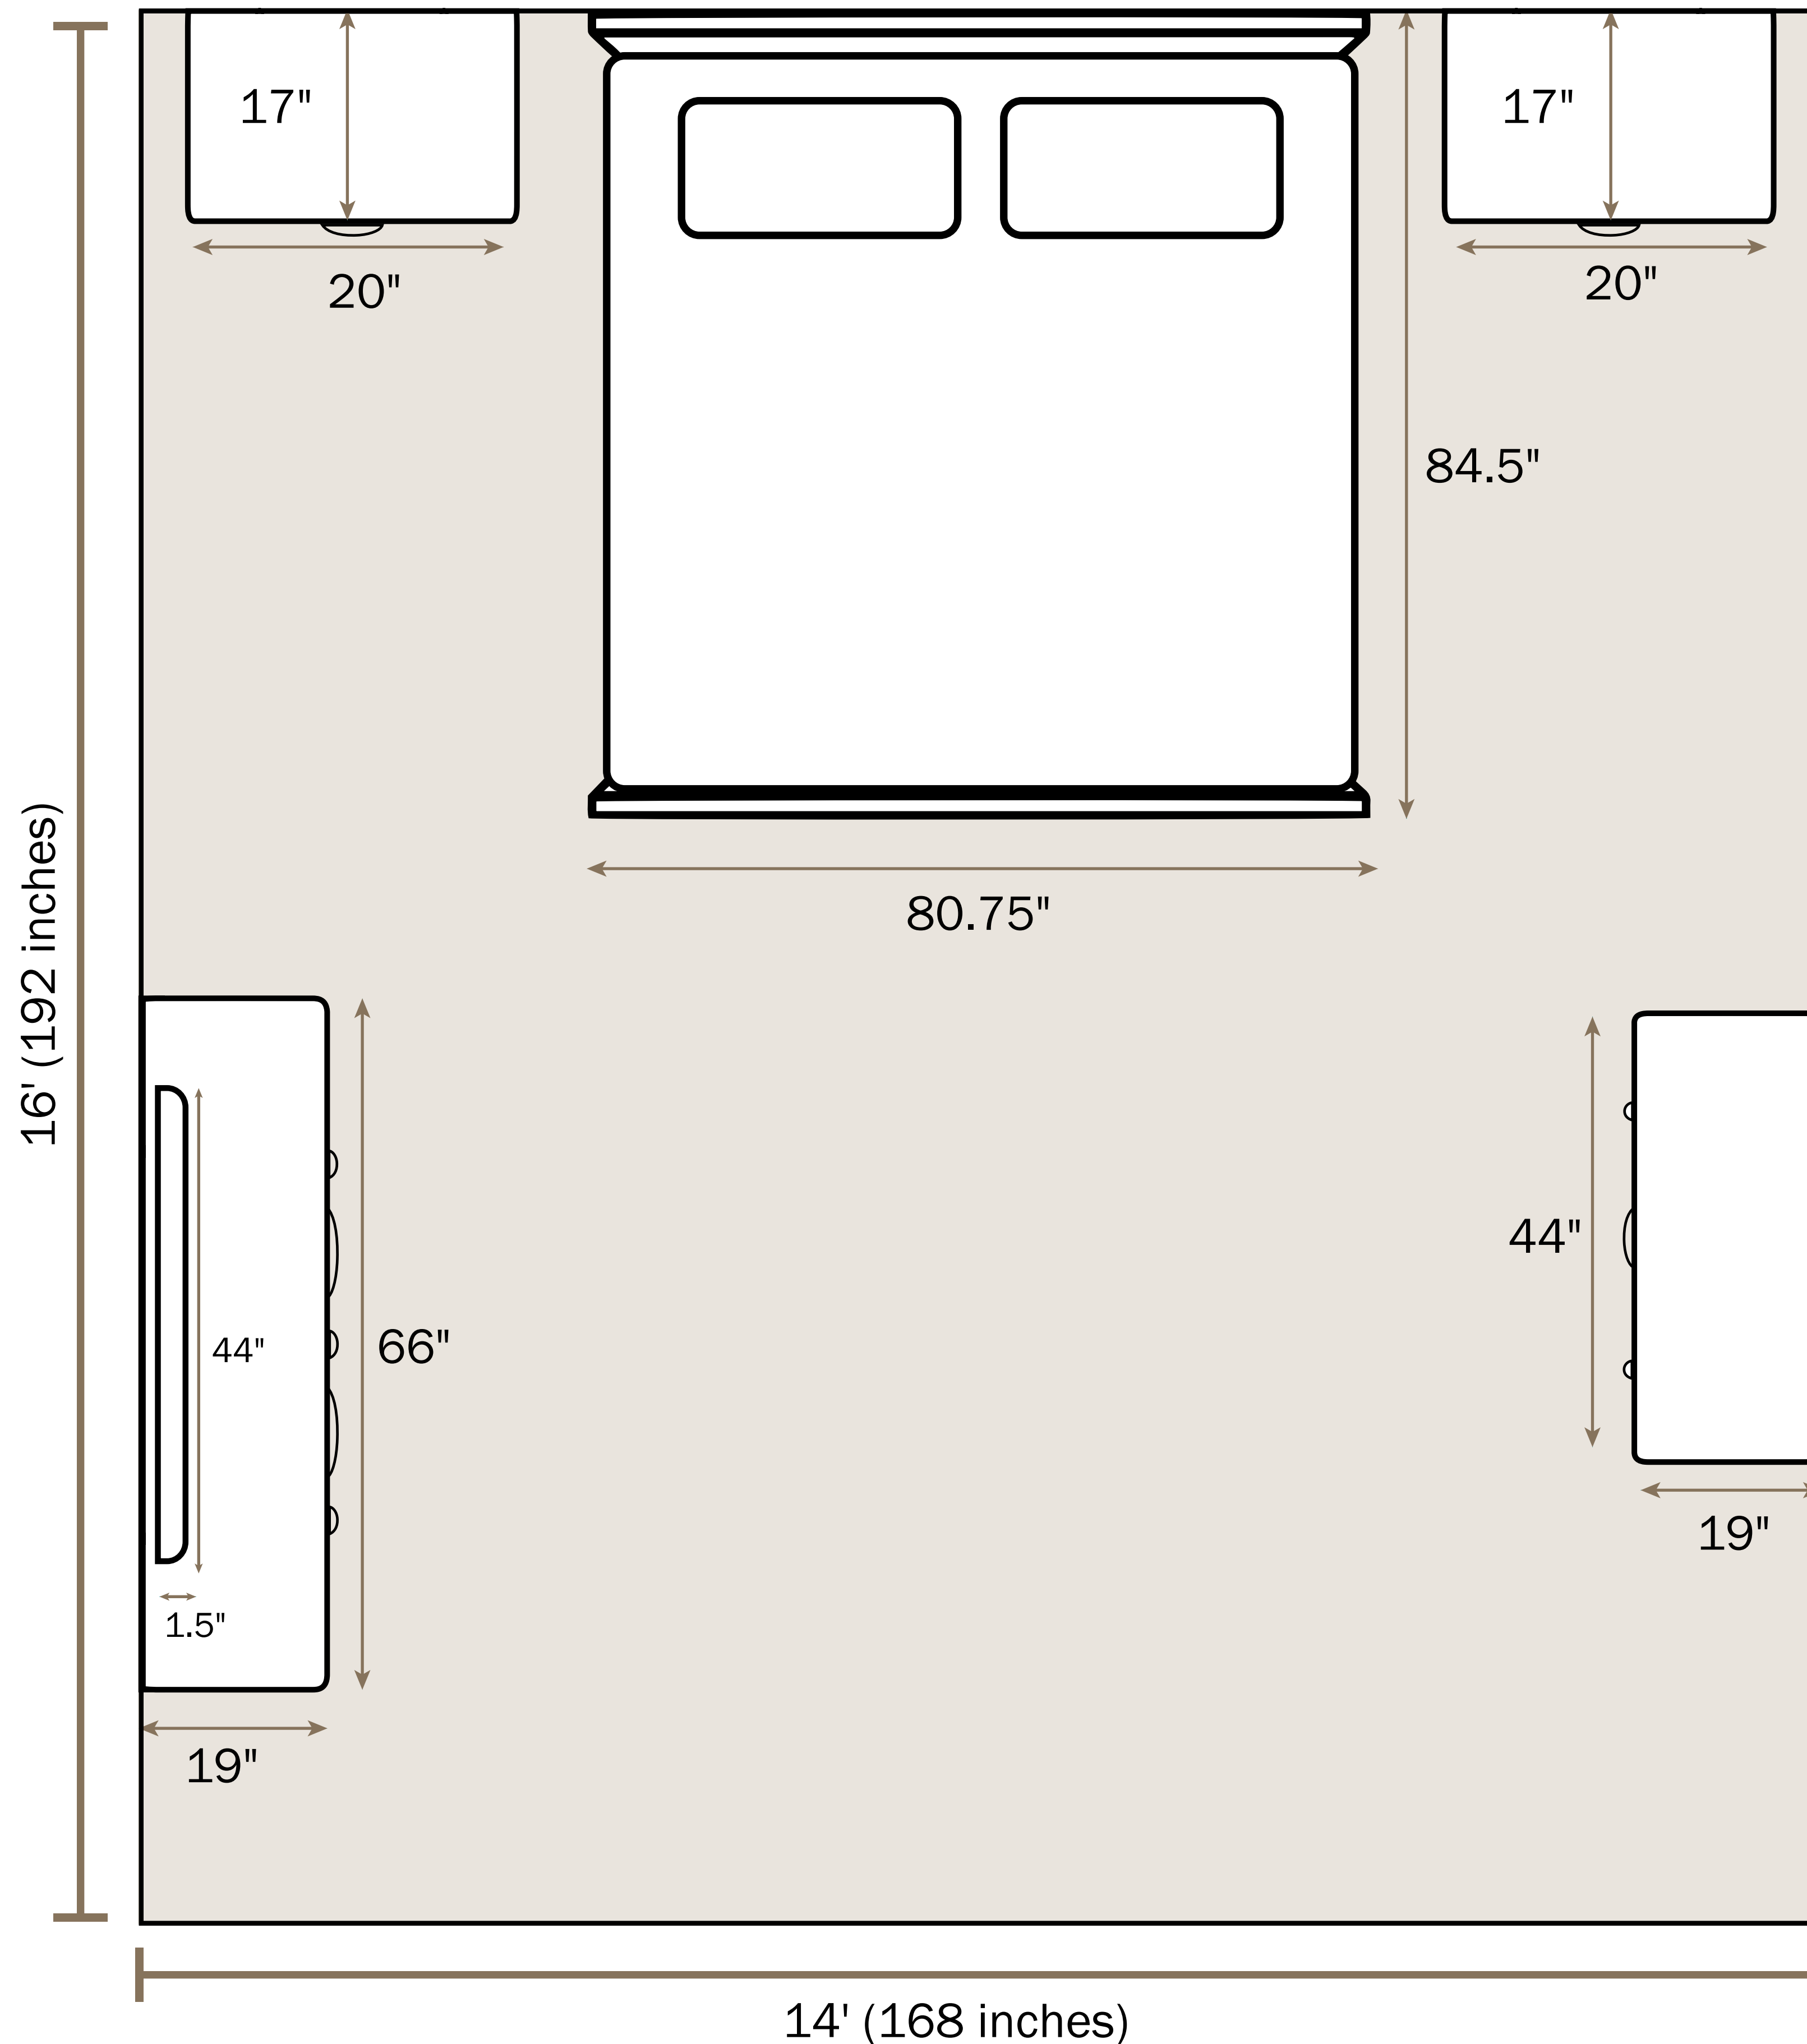

**Floor Plan**

**Monterey 6-piece King Bedroom Set**

**Overall Dimensions:**

- King Bed: 80.75"W x 84.5"D x 52"H
- 1 Drawer Nightstand: 20"W x 17"D x 27.3"H
- 5 Drawer Chest: 44"W x 19"D x 46.23"H
- 8 Drawer Dresser: 66"W x 19"D x 37.25"H
- Mirror: 44"W x 1.5"D x 36.5"H

**Additional Dimensions:**

- Headboard is 52" tall.
- Footboard is 22" tall.
- Nightstand Drawer Interior: 15.5"W x 11.2"D x 4"H
- Nightstand Open Space Interior: 17.3"W x 16"D x 10.5"H
- Dresser Top 4 Drawer Interior: 13.3"W x 13.2"D x 5"H
- Dresser Large Bottom 4 Drawers Interior: 29.3"W x 13.2"D x 7.8"H
- Chest Top 2 Drawer Interior: 17.3"W x 13.2"D x 5"H
- Chest Large Bottom 3 Drawers Interior: 37.5"W x 13.2"D x 7.5"H

**The measurements are approximate and are to be used for informative purposes only.**

**Door width required for delivery: 22"W**