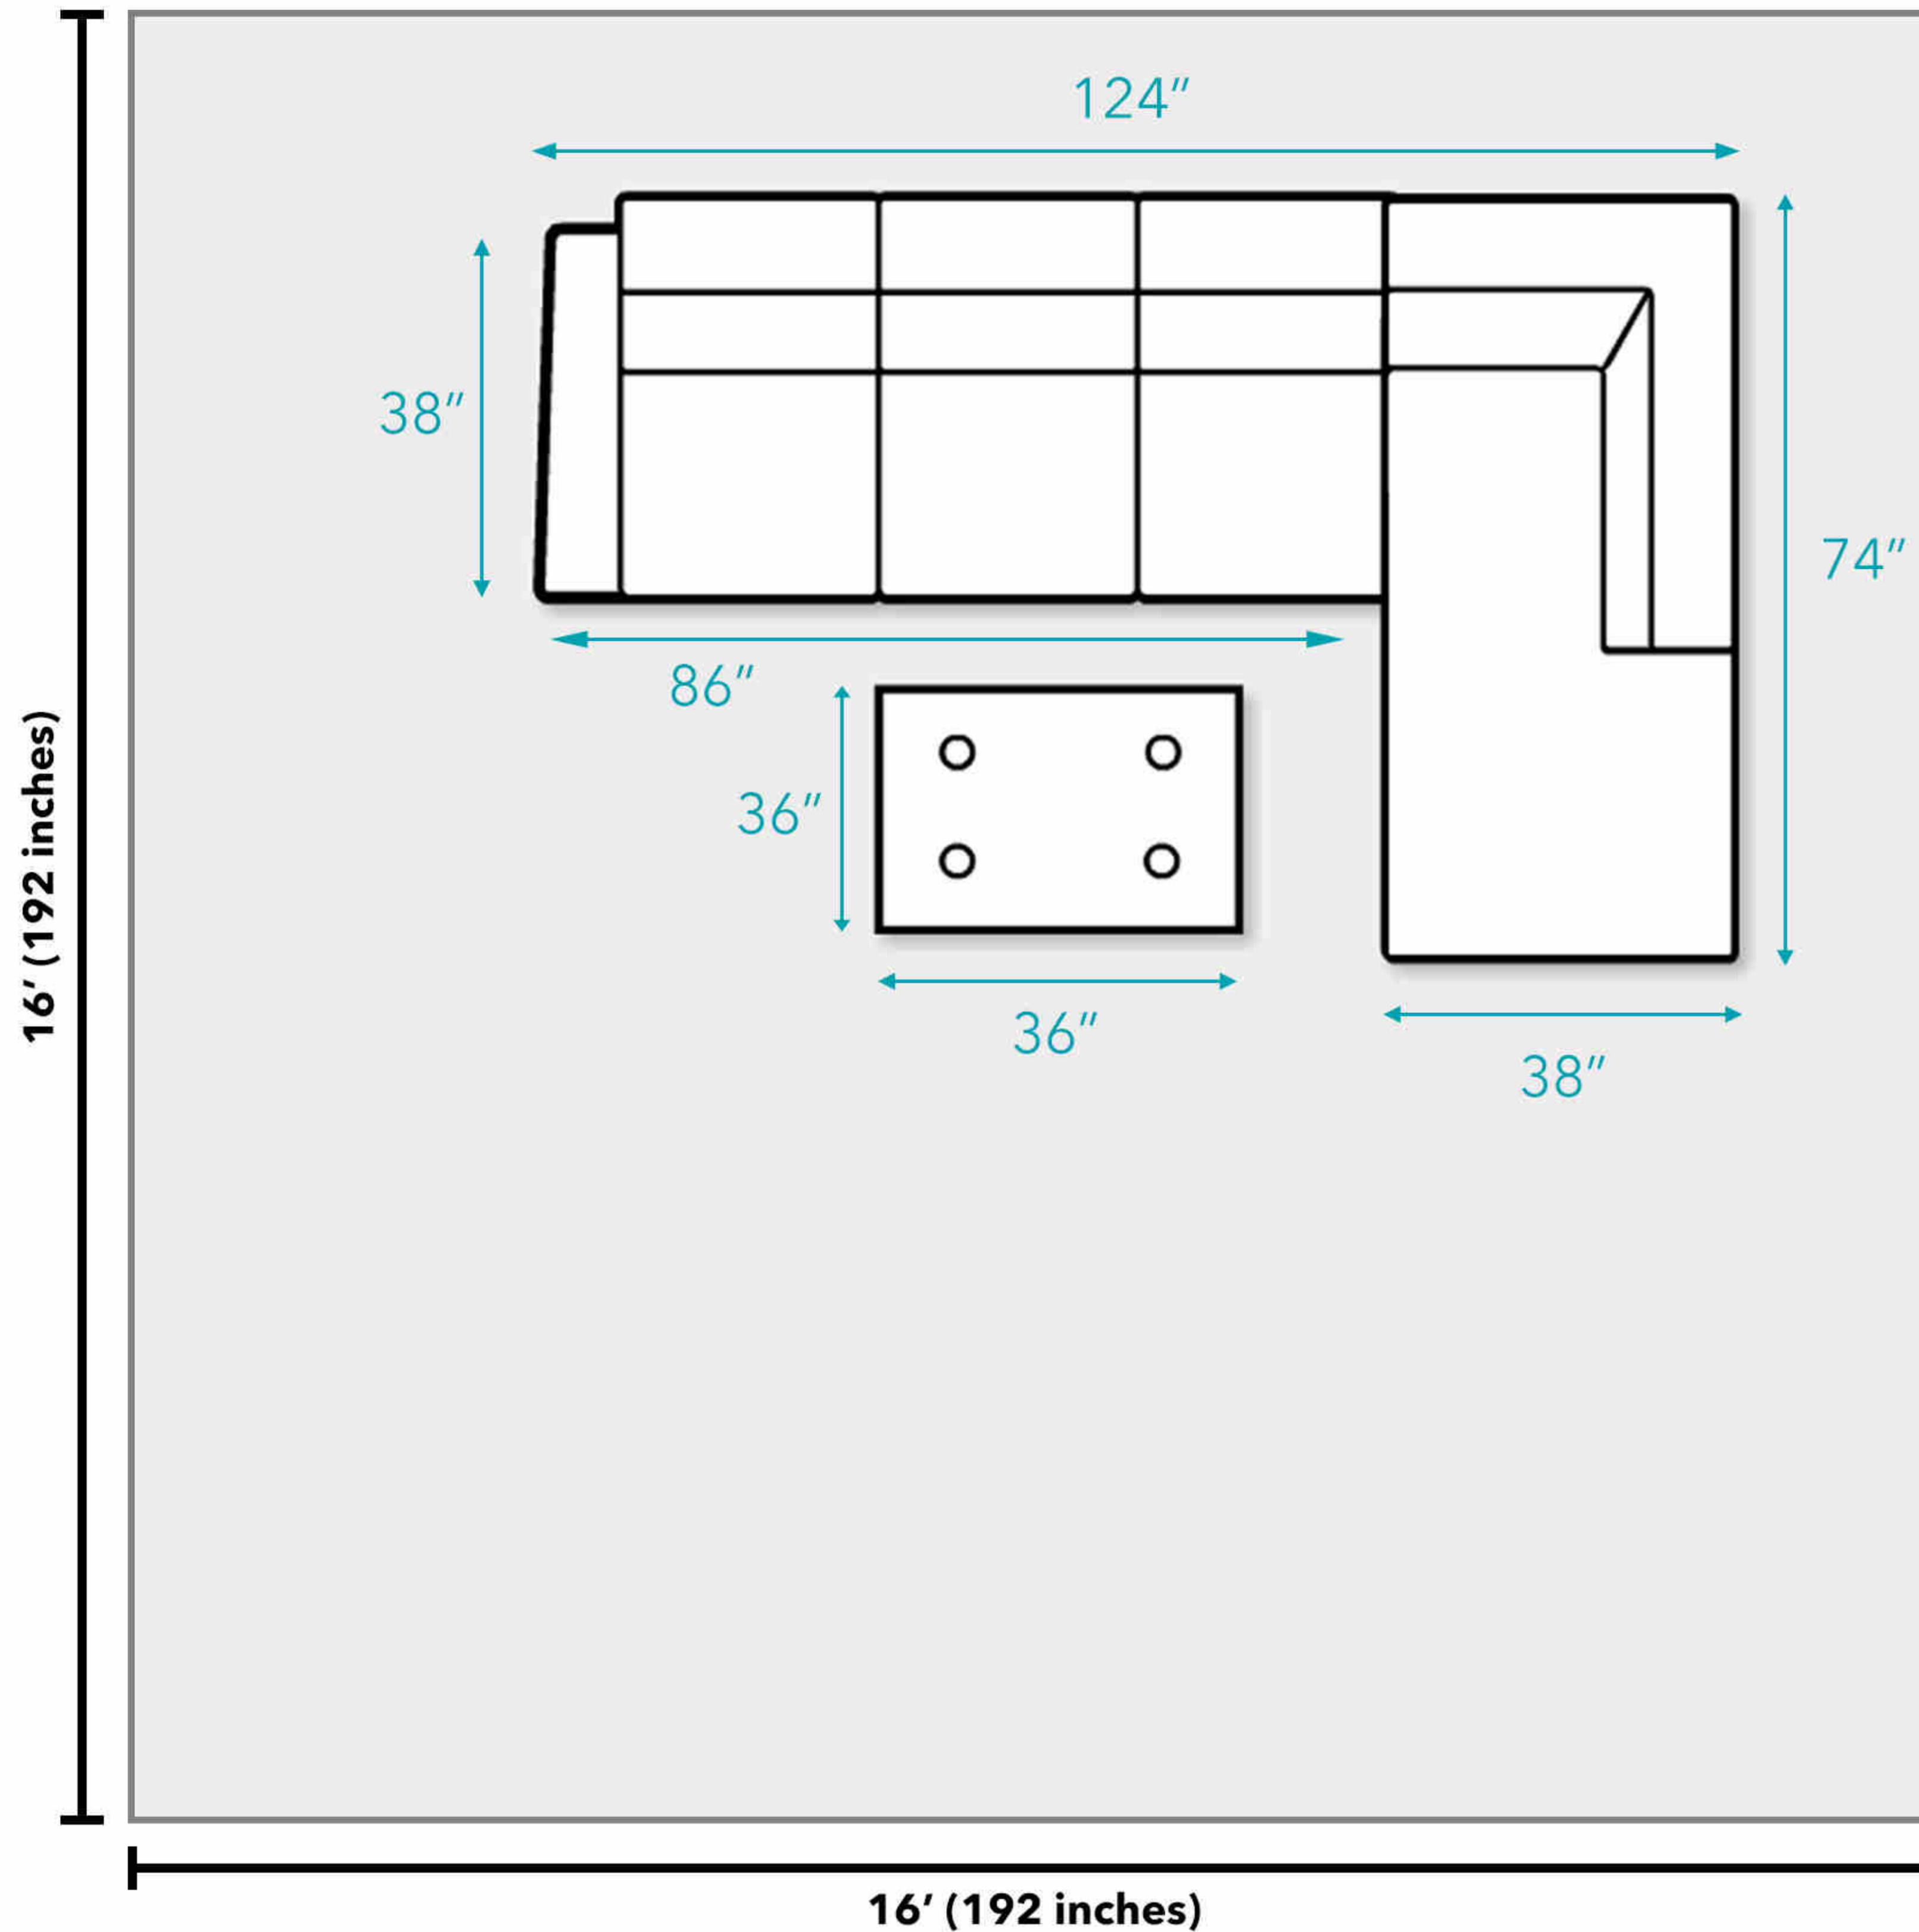

# Abbyson™

Floor Plan

## National Average Living Room Size

As of 2017, Dimensions Guide estimates that the average living room is a 16x16 foot square. Depending on the size of your home, including the number of people in your household, it may make sense for your living room to be a different size or shape. All measurements are approximate and are provided for informational purposes only.

### Overall Dimensions:

- 124" W x 74" D x 37" H
- Left-Facing Sofa: 86" W x 38" D x 37" H
- Right-Facing Chaise: 38" W x 74" D x 37" H
- Ottoman: 36" W x 36" D x 20" H

### Additional Dimensions:

- Seat cushions are 22" deep
- Seat cushions are 19" high off the ground
- Legs are 2.5" tall
- Weight: 225 lbs

**Door width required for delivery: 35"**