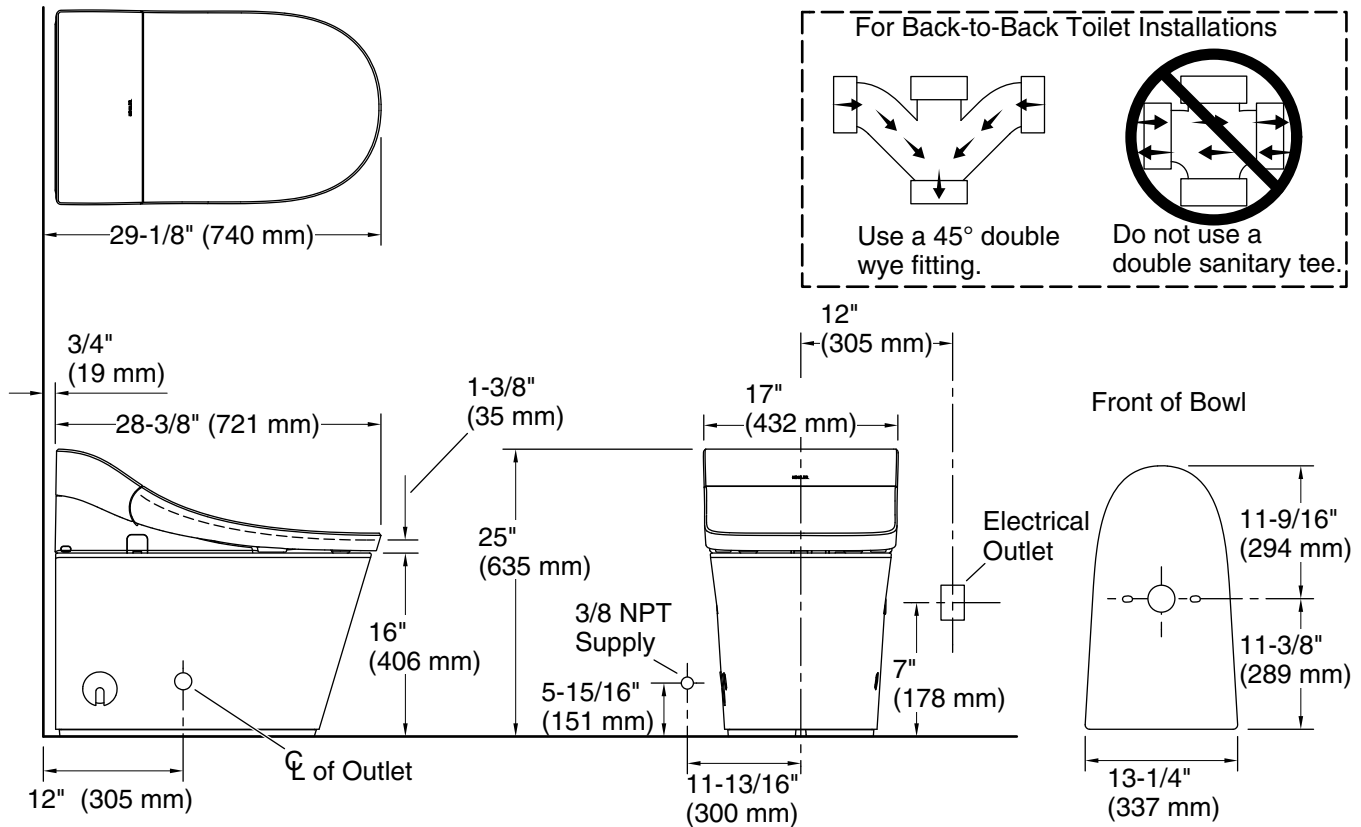

Required Electrical Service

One dedicated circuit required, protected with Class A Ground-Fault Circuit-Interrupter (GFCI). Outside North America, this device may be known as a Residual Current Device (RCD).

120 V, 15 A, 60 Hz

Technical Information

All product dimensions are nominal.

Toilet type:	Floor-mount
Waste Outlet:	Floor
Bowl shape:	Elongated
Flush type:	Power
Seat hinge type:	Self-raising
Trap passageway:	1-15/16" (49 mm)
Rim to water surface:	5-1/4" (133 mm)
Rough-in:	12" (305 mm)

Notes

Install this product according to the installation instructions.

Install this product according to the installation instructions.

Product dimensions are nominal and may vary per ASME A112.19.2 tolerances.

ADA, OBC, CSA B651 compliant when installed to the specific requirements of these regulations.

Plumbing codes may require elongated toilets and elongated, open-front seats in public bathrooms.

Accessibility standards may require controls to be located on the open side of the toilet.