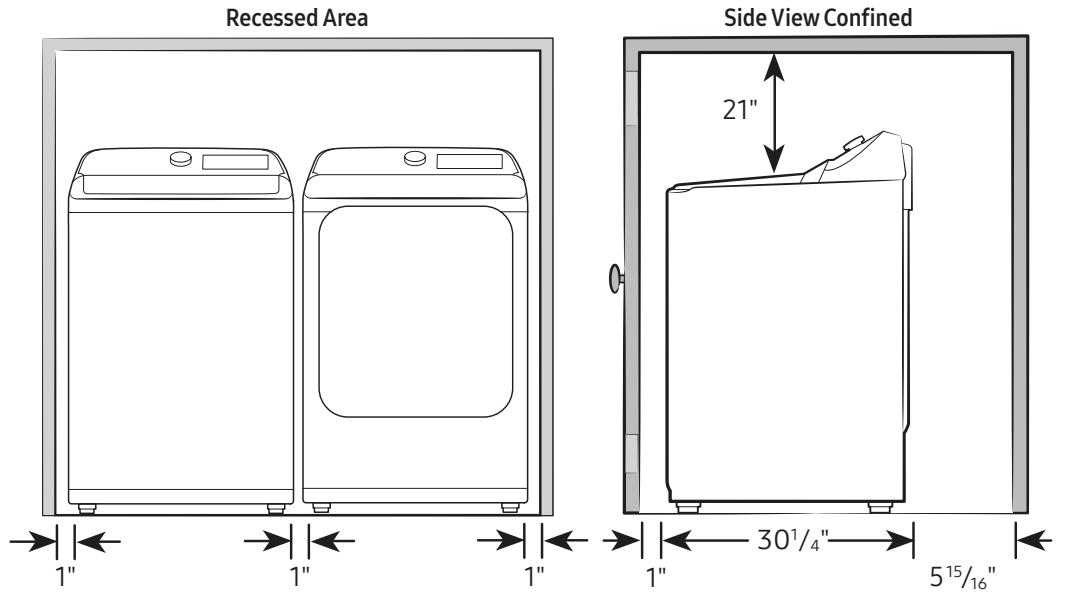

DVE55CG7500E

SAMSUNG

7.4 cu. ft. Smart Electric Dryer with Steam Sanitize+

Dimensions

Required dimensions for installation:

Installation Specifications – Side-by-Side

If the washer and dryer are installed together or the dryer alone, the closet front must have two unobstructed air openings for a combined minimum total area of 72-inch². Your washer alone does not require a specific air opening.

Alcove or closet installation
Minimum clearance for closet and alcove installations:

Connection Dimensions

Back and Side View of Electric Dryer

LEGEND:

● Cold Water Connection

Actual color may vary. Design, specifications, and color availability are subject to change without notice. Non-metric weights and measurements are approximate.