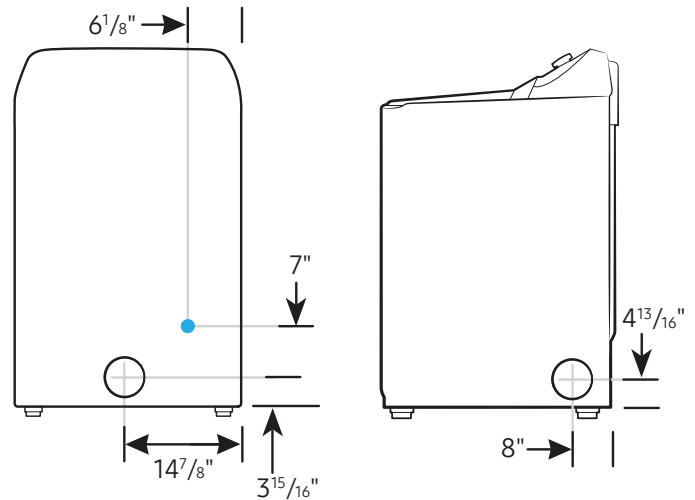

Shipping Dimensions & Weight (WxHxD)

Dimensions: 29⁹/₁₆" x 48⁵/₈" x 31³/₁₆"
Weight: 127.9 lbs

Electric Dryer	Model #	UPC Code
Ivory	DVE55CG7500E	887276764795
Gas Dryer		
Ivory	DVG55CG7500E	887276764801
Matching Washer		
Ivory	WA55CG7500AE	887276760391
Optional Accessories		
Vent Kit	DV-2A	887276146416

DVE55CG7500E

SAMSUNG

7.4 cu. ft. Smart Electric Dryer with Steam Sanitize+

Dimensions

Required dimensions for installation:

Installation Specifications – Side-by-Side

If the washer and dryer are installed together or the dryer alone, the closet front must have two unobstructed air openings for a combined minimum total area of 72-inch². Your washer alone does not require a specific air opening.

Alcove or closet installation
Minimum clearance for closet and alcove installations:

Connection Dimensions

Back and Side View of Electric Dryer

LEGEND:

● Cold Water Connection

Actual color may vary. Design, specifications, and color availability are subject to change without notice. Non-metric weights and measurements are approximate.