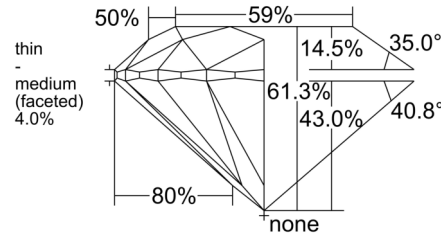

GIA NATURAL DIAMOND GRADING REPORT

September 22, 2025

GIA Report Number 5231720829

Shape and Cutting Style Round Brilliant

Measurements 7.95 - 8.00 x 4.89 mm

GRADING RESULTS

Carat Weight 1.91 carat

Color Grade H

Profile to actual proportions

CLARITY CHARACTERISTICS

KEY TO SYMBOLS*

- Cloud
- Pinpoint
- Feather
- Natural

* Red symbols denote internal characteristics (inclusions). Green or black symbols denote external characteristics (blemishes). Diagram is an approximate representation of the diamond, and symbols shown indicate type, position, and approximate size of clarity characteristics. All clarity characteristics may not be shown. Details of finish are not shown.