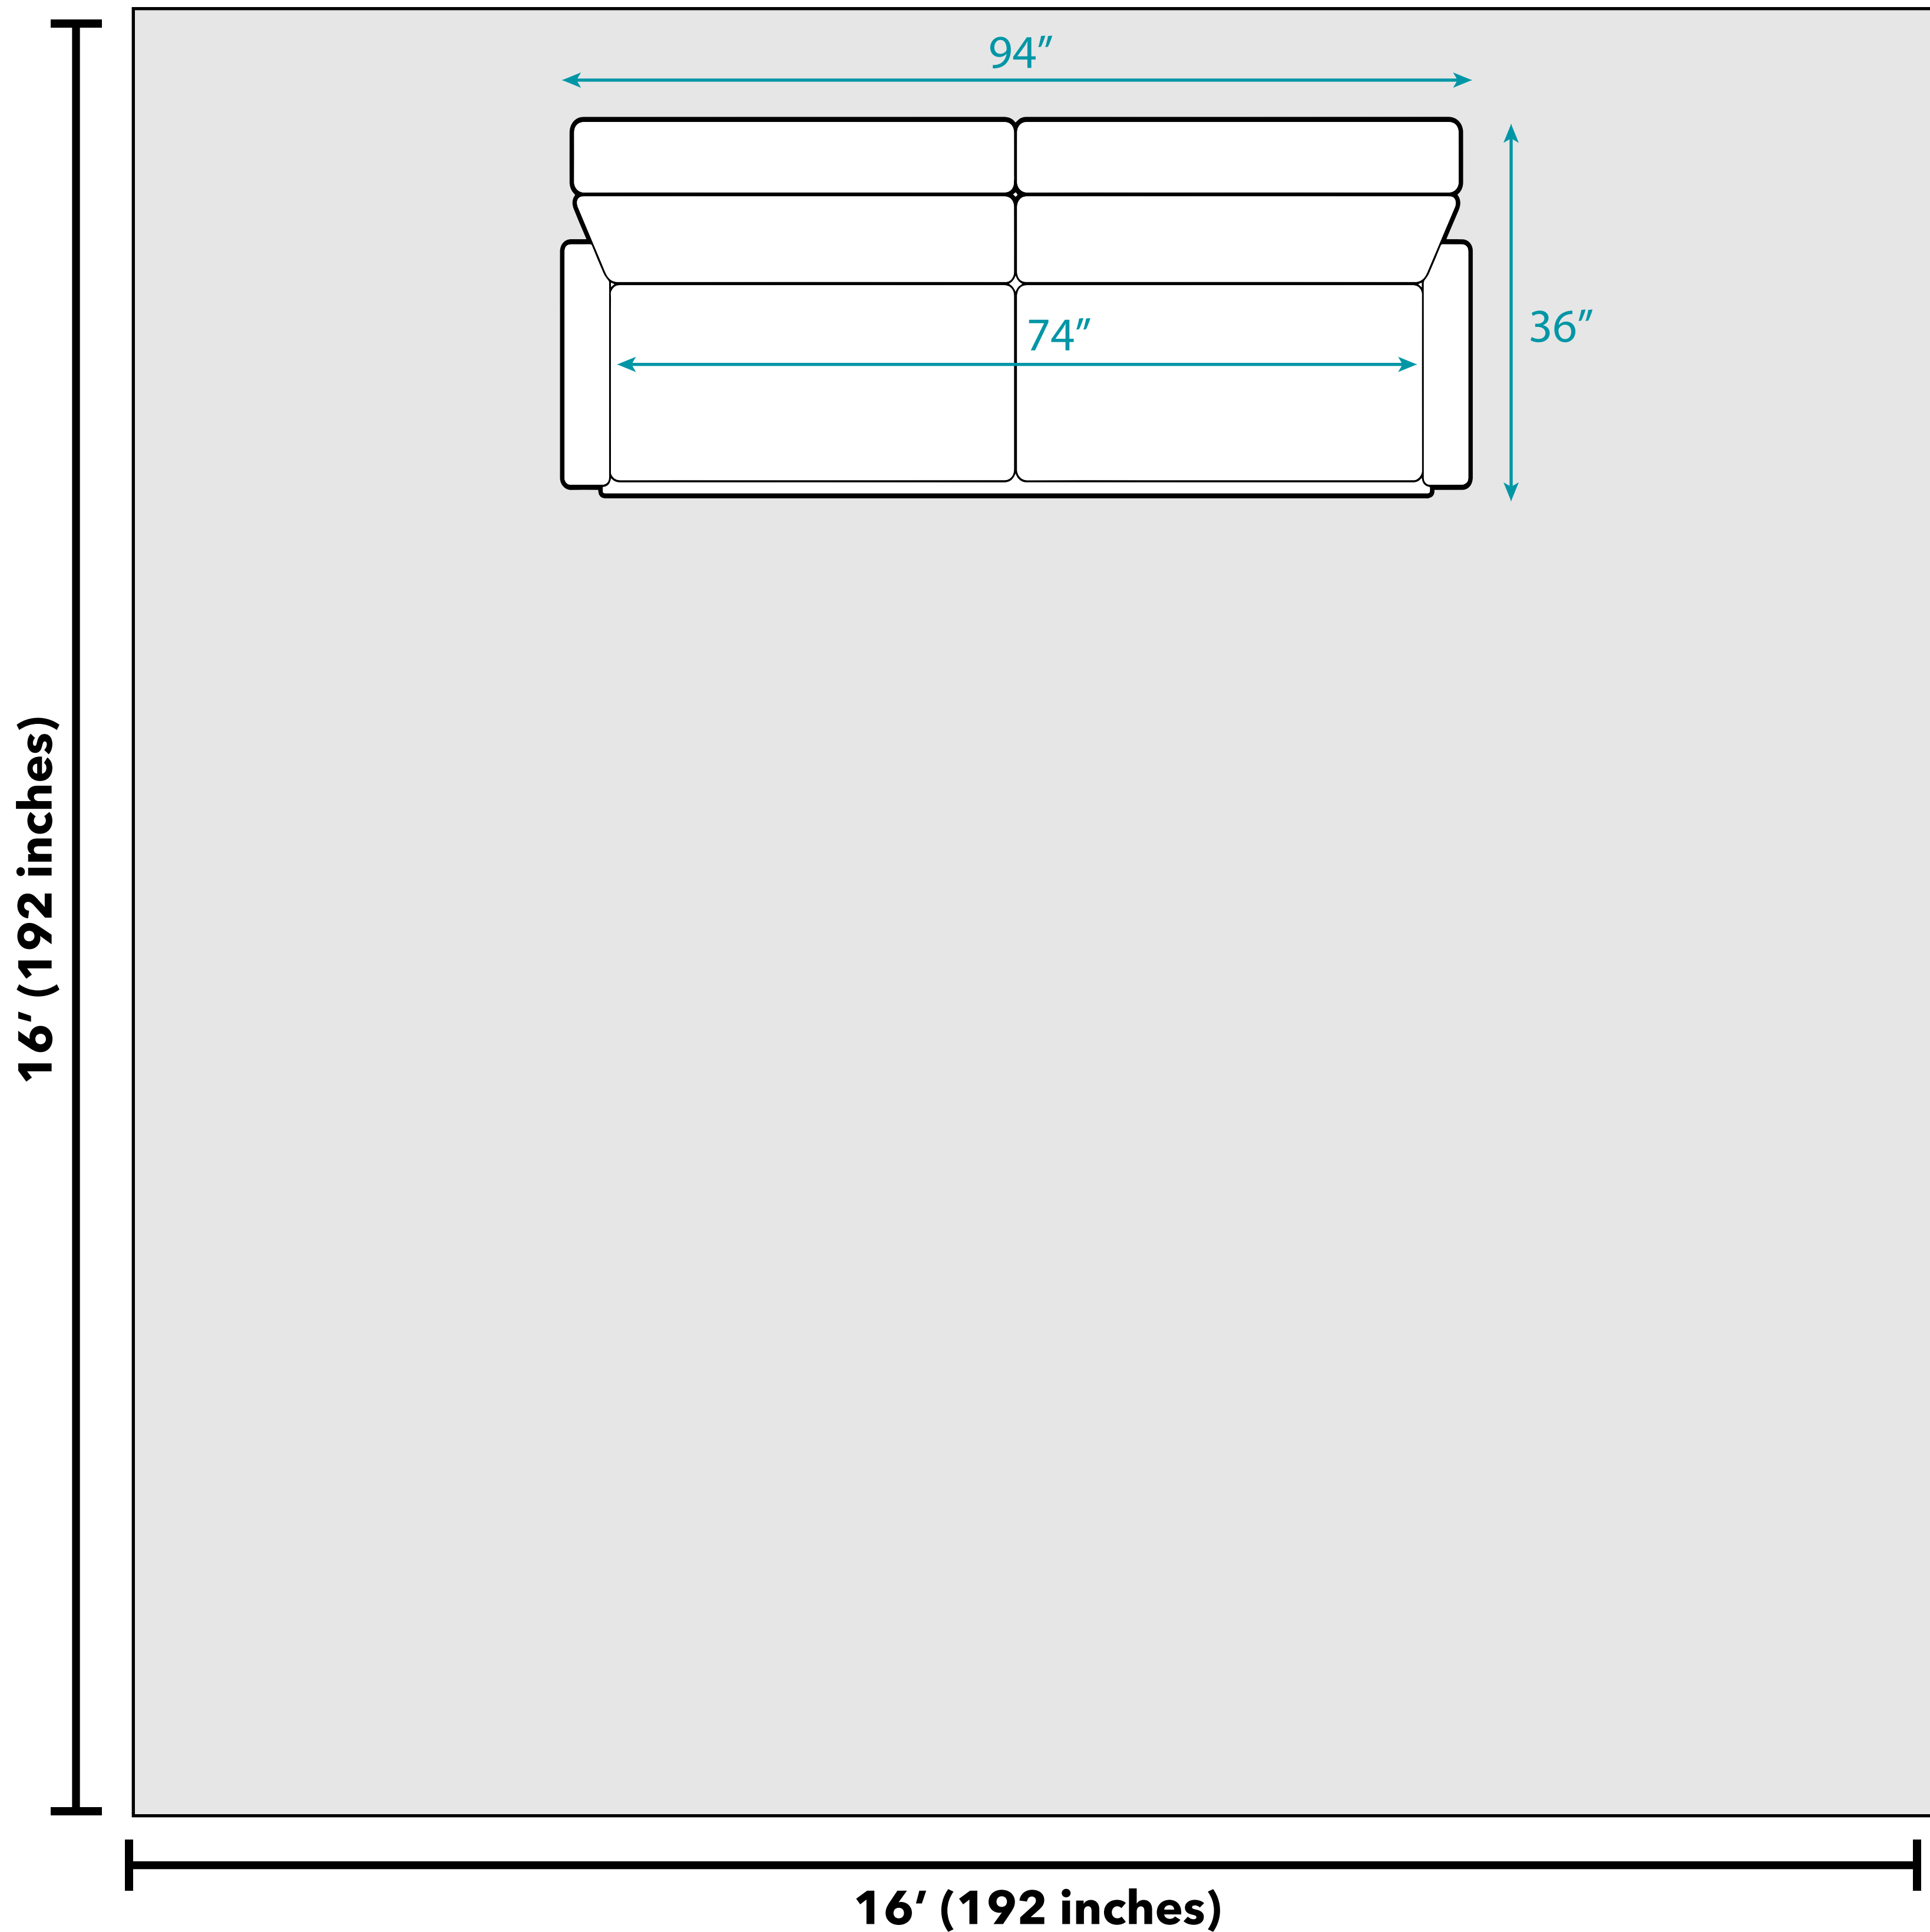

Floor Plan

Brady Leather Sofa

Overall Dimensions:

- Sofa Dimensions: 94" L x 36" W x 29" H
- Inside Seating Width: 74"

Additional Dimensions:

- Seat cushions are 24" deep and 18" high off the ground
- Armrests are 10" wide and 29" high off the ground
- Leg height is 2"

Door width required for delivery: 30"

National Average Living Room Size

As of 2021, Dimensions Guide estimates that the average living room is a 16x16 foot square. Depending on the size of your home, including the number of people in your household, it may make sense for your living room to be a different size or shape. All measurements are approximate and are provided for informational purposes only.