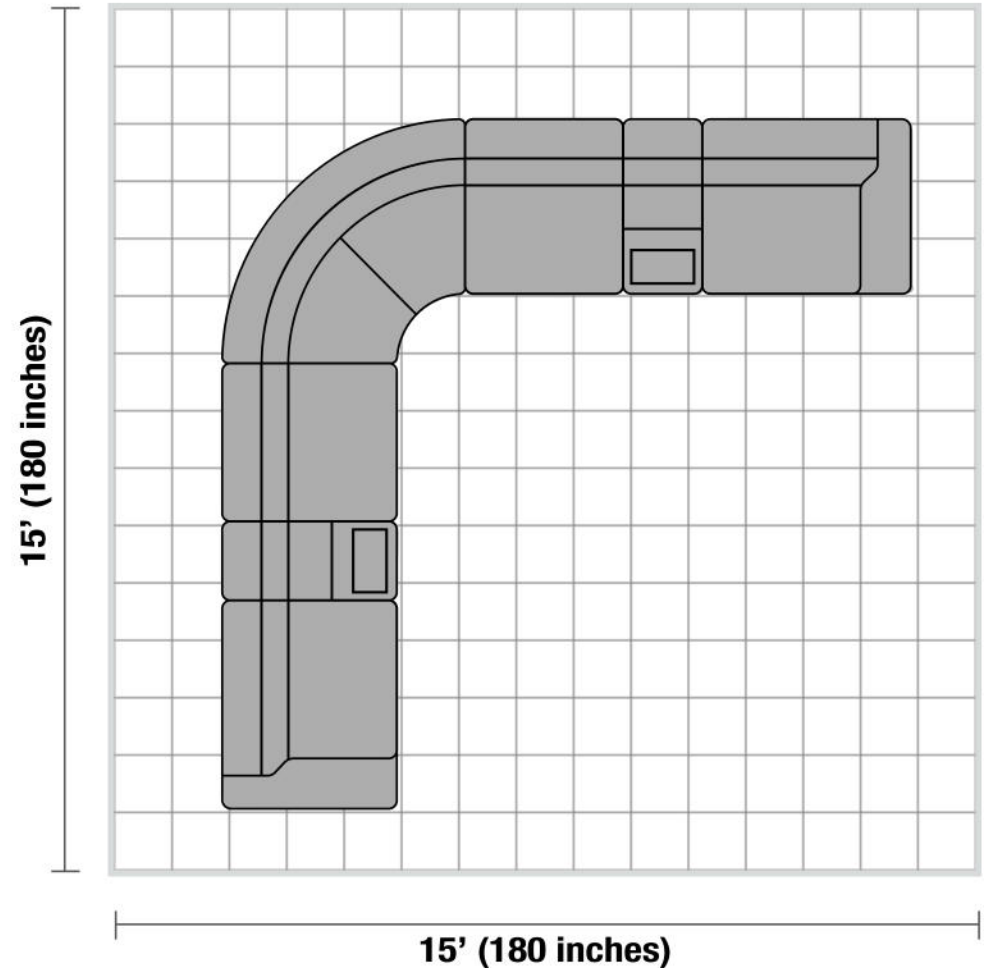

MotoMotion®

Overall Dimensions:

- Sectional: 127" L x 127" W x 42" H
- LAF Recliner: 36" L x 43" W x 42" H
- Console: 13" L x 43" W x 42" H
- Armless Recliner: 27" L x 43" W x 42" H
- Wedge: 51" L x 51" W x 42" H
- Armless Chair: 27" L x 43" W x 42" H
- Console: 13" L x 43" W x 42" H
- RAF Recliner: 36" L x 43" W x 42" H

Additional Dimensions:

- Seat cushions are 21.5" deep and 19.5" high off the ground.
- Wedge seat cushion is 25" deep.
- Armrests are 9" wide and 24.5" high off the ground.
- Inside seating width is 27" each seat.
- Distance from wall needed to recline is 6".
- Fully reclined length is 71.5".

Newberry Fabric Power Reclining Sectional with Power Headrest & Power Lumbar

Before purchasing your furniture, please measure your space and note all item measurements to ensure the item will fit your space.

Room Plan:

Entry width required for delivery: 24.5"

Living Room Size

Living rooms vary in shapes and sizes. The layout is scaled to 15' x 15' for visual purposes.