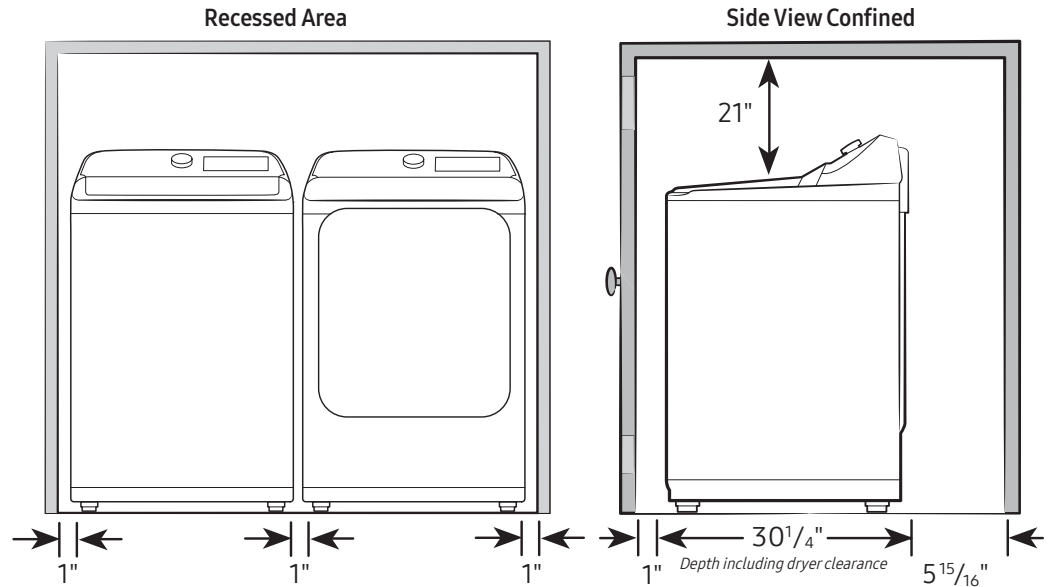

Shipping Dimensions & Weight (WxHxD)

Dimensions: 30¹/₈" x 47¹¹/₁₆" x 31¹/₄"
Weight: 143.3 lbs

*Available on Android and iOS devices. A Wi-Fi connection and a Samsung account are required.

**As of 1 April 2026. 10 year warranty is limited to the Digital Inverter Motor of washers purchased on 1 April 2026 or later. A purchase receipt indicating the purchase date is required for a claim. Additional restrictions and limitations apply, see warranty for details.

WA52DG5530AW

SAMSUNG

5.2 cu. ft. Large Capacity Smart Top Load Washer with Active WaterJet

Dimensions

Required dimensions for installation:

Installation Specifications – Side-by-Side

If the washer and dryer are installed together or the dryer alone, the closet front must have two unobstructed air openings for a combined minimum total area of 72-inch². Your washer alone does not require a specific air opening.

Alcove or closet installation

Minimum clearance for closet and alcove installations:

Connection Dimensions

Back view of washer

LEGEND:

- Hot Water Connection
- Cold Water Connection

Actual color may vary. Design, specifications, and color availability are subject to change without notice. Non-metric weights and measurements are approximate.