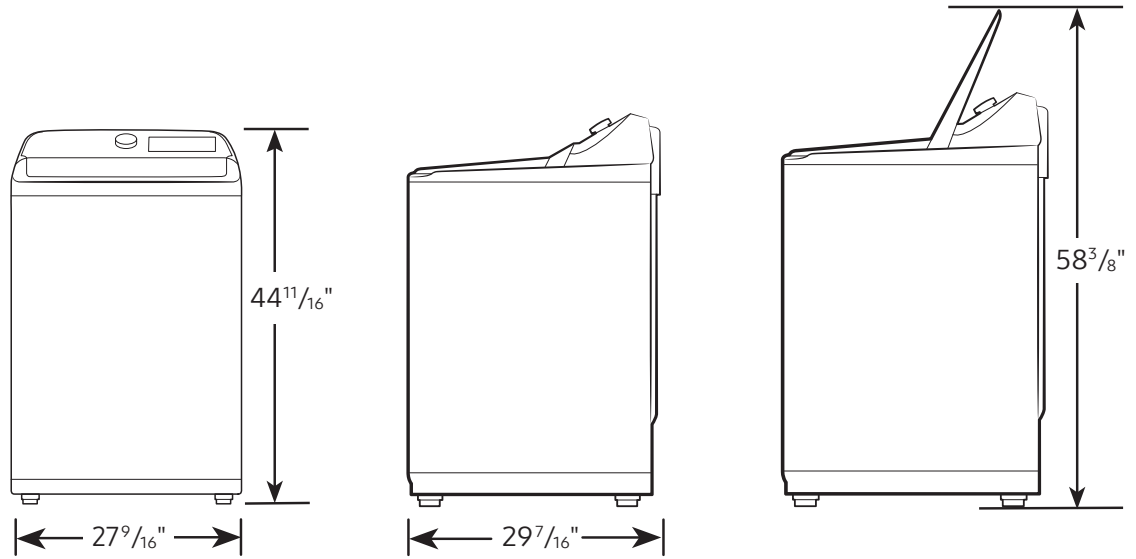

Shipping Dimensions & Weight (WxHxD)

Dimensions: 30¹/₈" x 47¹¹/₁₆" x 31¹/₄"
Weight: 143.3 lbs

*Available on Android and iOS devices. A Wi-Fi connection and a Samsung account are required.

**As of 1 April 2026. 10 year warranty is limited to the Digital Inverter Motor of washers purchased on 1 April 2026 or later. A purchase receipt indicating the purchase date is required for a claim. Additional restrictions and limitations apply, see warranty for details.

WA52DG5530AW

SAMSUNG

5.2 cu. ft. Large Capacity Smart Top Load Washer with Active WaterJet

Dimensions

Required dimensions for installation:

Installation Specifications – Side-by-Side

If the washer and dryer are installed together or the dryer alone, the closet front must have two unobstructed air openings for a combined minimum total area of 72-inch². Your washer alone does not require a specific air opening.