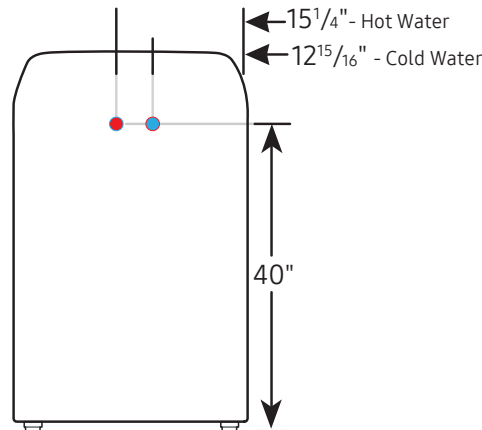

WA52DG5530AW

SAMSUNG

5.2 cu. ft. Large Capacity Smart Top Load Washer with Active WaterJet

Dimensions

Required dimensions for installation:

Installation Specifications – Side-by-Side

If the washer and dryer are installed together or the dryer alone, the closet front must have two unobstructed air openings for a combined minimum total area of 72-inch². Your washer alone does not require a specific air opening.

Alcove or closet installation

Minimum clearance for closet and alcove installations:

Connection Dimensions

Back view of washer

LEGEND:

- Hot Water Connection
- Cold Water Connection

Actual color may vary. Design, specifications, and color availability are subject to change without notice. Non-metric weights and measurements are approximate.