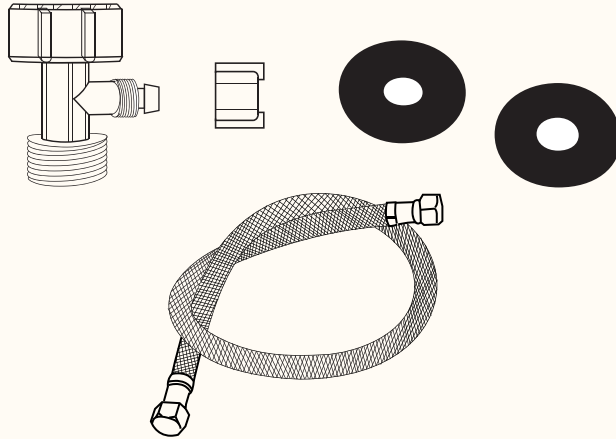

BIO BIDET® ELITE 3

Functions and Characteristics

- Ambient Temperature bidet model
- Ingenious splash guard
- Continuous Controlled Water Stream
- No electricity or battery required
- Connects directly to fresh water line
- Adjustable brackets
- Adjustable Pressure Control
- Quality Silver Brass Part
- Universal T valve
- Removable nozzle for better hygiene
- Splash Guarded Nozzle
- P.S.P.C (Positive Stepping Pressure Control)
- Double sided body panel

BIO BIDET® ELITE 3

Parts List

Name	Quantity
Bidet	1
7/8" Fill Valve Adaptor	1
Water Supply Hose	1
Protective O rings	2
Owner's Manual	1

BIO BIDET® ELITE 3

Configuration

bio bidet Silver Brass flow valve

Silver Brass Ball
Water Flow Valve for
precise flow control

BIO BIDET® ELITE 3

2

Remove existing seat and lid.
Release the bolts on both side of
the existing toilet seat.

3

Connect supplied T valve to the
toilet fill valve. Note T valve will
be connected directly to toilet fill
valve, not the shut off valve. Then
connect rest of water lines to
connected T valve.