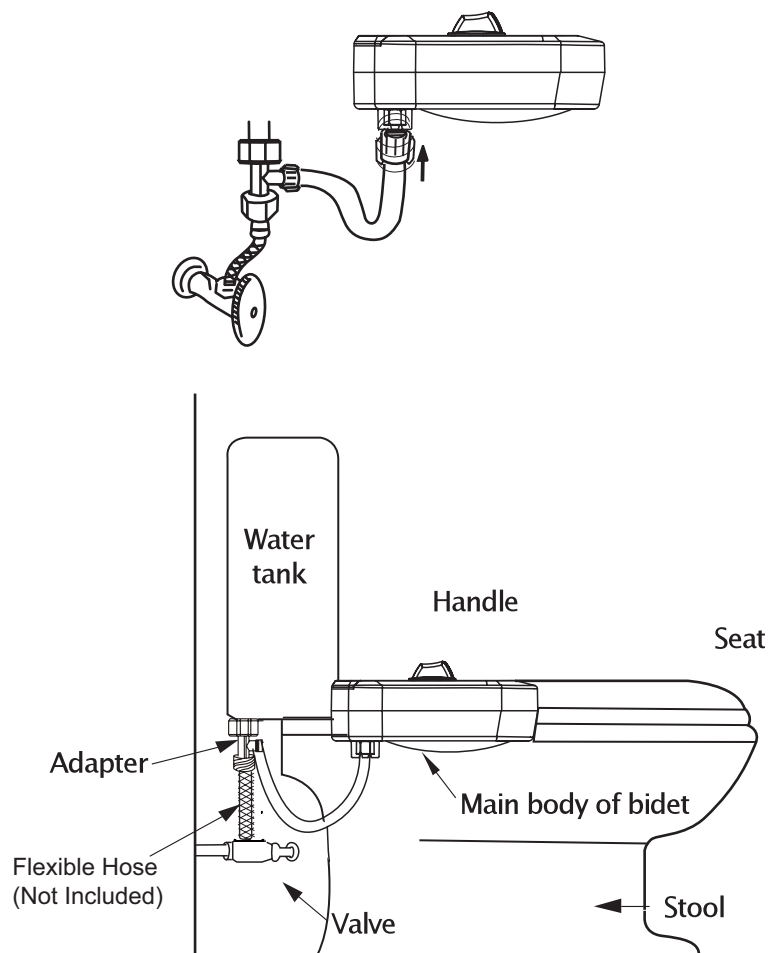

BIO BIDET® ELITE 3

Tighten nuts while checking for leaks.
Do Not over tight.