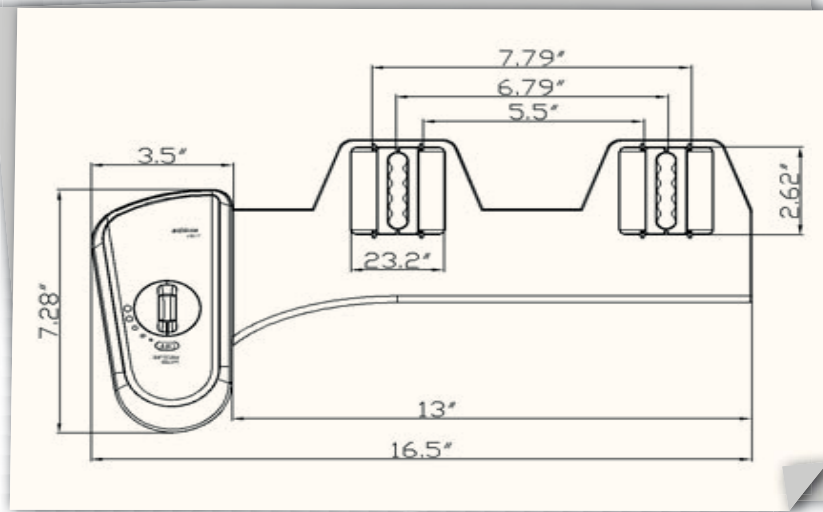

BIO BIDET® ELITE 3

Parts List

Name	Quantity
Bidet	1
7/8" Fill Valve Adaptor	1
Water Supply Hose	1
Protective O rings	2
Owner's Manual	1

BIO BIDET® ELITE 3

Configuration

bio bidet Silver Brass flow valve

Silver Brass Ball
Water Flow Valve for
precise flow control