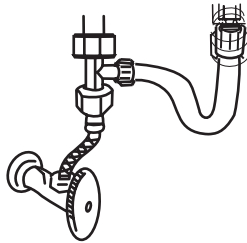

BIO BIDET® ELITE 3

Parts List

Name	Quantity
Bidet	1
7/8" Fill Valve Adaptor	1
Water Supply Hose	1
Protective O rings	2
Owner's Manual	1

BIO BIDET® ELITE 3

Configuration

bio bidet Silver Brass flow valve

Silver Brass Ball
Water Flow Valve for
precise flow control

Do Not over tight any connections. Over tightening connections and adaptor can cause damage to the parts.

2. PROCEDURES OF ASSEMBLY

1

Shut water supply by turning it to the right and disassemble the water hose.
Flush toilet to drain water inside of toilet water tank before disassembling the water hose.

BIO BIDET® ELITE 3

2

Remove existing seat and lid.
Release the bolts on both side of
the existing toilet seat.

3

Connect supplied T valve to the
toilet fill valve. Note T valve will
be connected directly to toilet fill
valve, not the shut off valve. Then
connect rest of water lines to
connected T valve.

4

Mount bidet and toilet seat/lid
over toilet mounting holes.
Supplied rubber O-rings should be
placed under the bidet mounting
bracket to protect and secure
bidet on the toilet.

5

Open shut off valve and
check for any leaks.