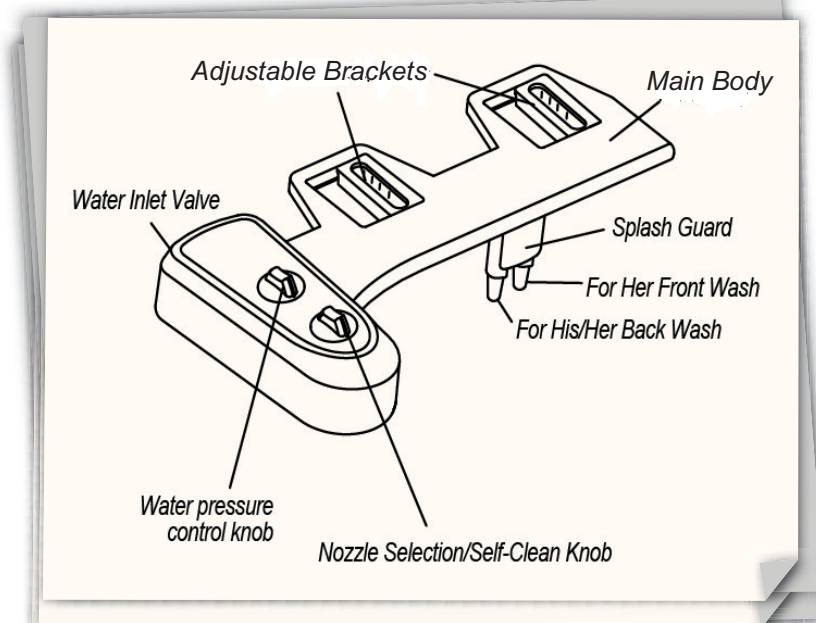

BIO BIDET ELITE 3

Installation
Manual &
Operating
Instructions

BIO BIDET® ELITE 3

WARNING

Do Not over-tighten plumbing connections.

Over-tightening plumbing connections can damage parts and cause leak.

CONTENTS

BIO BIDET® ELITE 3

Functions and Characteristics

- Ambient Temperature bidet model
- Ingenious splash guard
- Continuous Controlled Water Stream
- No electricity or battery required
- Connects directly to fresh water line
- Adjustable brackets
- Adjustable Pressure Control
- Quality Silver Brass Part
- Universal T valve
- Removable nozzle for better hygiene
- Splash Guarded Nozzle
- P.S.P.C (Positive Stepping Pressure Control)
- Double sided body panel

BIO BIDET® ELITE 3

Parts List

Name	Quantity
Bidet	1
7/8" Fill Valve Adaptor	1
Water Supply Hose	1
Protective O rings	2
Owner's Manual	1

BIO BIDET® ELITE 3

Configuration

bio bidet Silver Brass flow valve

Silver Brass Ball
Water Flow Valve for
precise flow control

4

Mount bidet and toilet seat/lid
over toilet mounting holes.
Supplied rubber O-rings should be
placed under the bidet mounting
bracket to protect and secure
bidet on the toilet.

5

Open shut off valve and
check for any leaks.