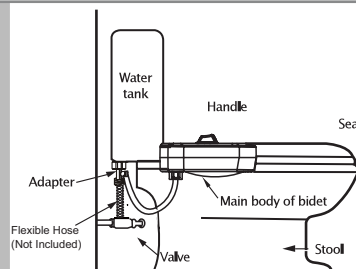

BIO BIDET® ELITE 3

Parts List

Name	Quantity
Bidet	1
7/8" Fill Valve Adaptor	1
Water Supply Hose	1
Protective O rings	2
Owner's Manual	1

BIO BIDET® ELITE 3

Configuration

bio bidet Silver Brass flow valve

Silver Brass Ball
Water Flow Valve for
precise flow control

Do Not over tight any connections. Over tightening connections and adaptor can cause damage to the parts.

2. PROCEDURES OF ASSEMBLY

1

Shut water supply by turning it to the right and disassemble the water hose.
Flush toilet to drain water inside of toilet water tank before disassembling the water hose.

BIO BIDET® ELITE 3

2

Remove existing seat and lid.
Release the bolts on both side of
the existing toilet seat.

3

Connect supplied T valve to the
toilet fill valve. Note T valve will
be connected directly to toilet fill
valve, not the shut off valve. Then
connect rest of water lines to
connected T valve.

4

Mount bidet and toilet seat/lid
over toilet mounting holes.
Supplied rubber O-rings should be
placed under the bidet mounting
bracket to protect and secure
bidet on the toilet.

5

Open shut off valve and
check for any leaks.