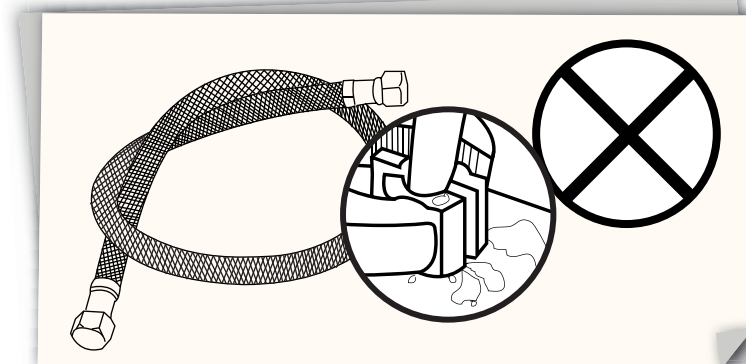

BIO BIDET ELITE 3

Installation
Manual &
Operating
Instructions

BIO BIDET® ELITE 3

WARNING

Do Not over-tighten plumbing connections.

Over-tightening plumbing connections can damage parts and cause leak.

CONTENTS

BIO BIDET® ELITE 3

Functions and Characteristics

- Ambient Temperature bidet model
- Ingenious splash guard
- Continuous Controlled Water Stream
- No electricity or battery required
- Connects directly to fresh water line
- Adjustable brackets
- Adjustable Pressure Control
- Quality Silver Brass Part
- Universal T valve
- Removable nozzle for better hygiene
- Splash Guarded Nozzle
- P.S.P.C (Positive Stepping Pressure Control)
- Double sided body panel

BIO BIDET® ELITE 3

Parts List

Name	Quantity
Bidet	1
7/8" Fill Valve Adaptor	1
Water Supply Hose	1
Protective O rings	2
Owner's Manual	1

BIO BIDET® ELITE 3

Configuration

bio bidet Silver Brass flow valve

Silver Brass Ball
Water Flow Valve for
precise flow control