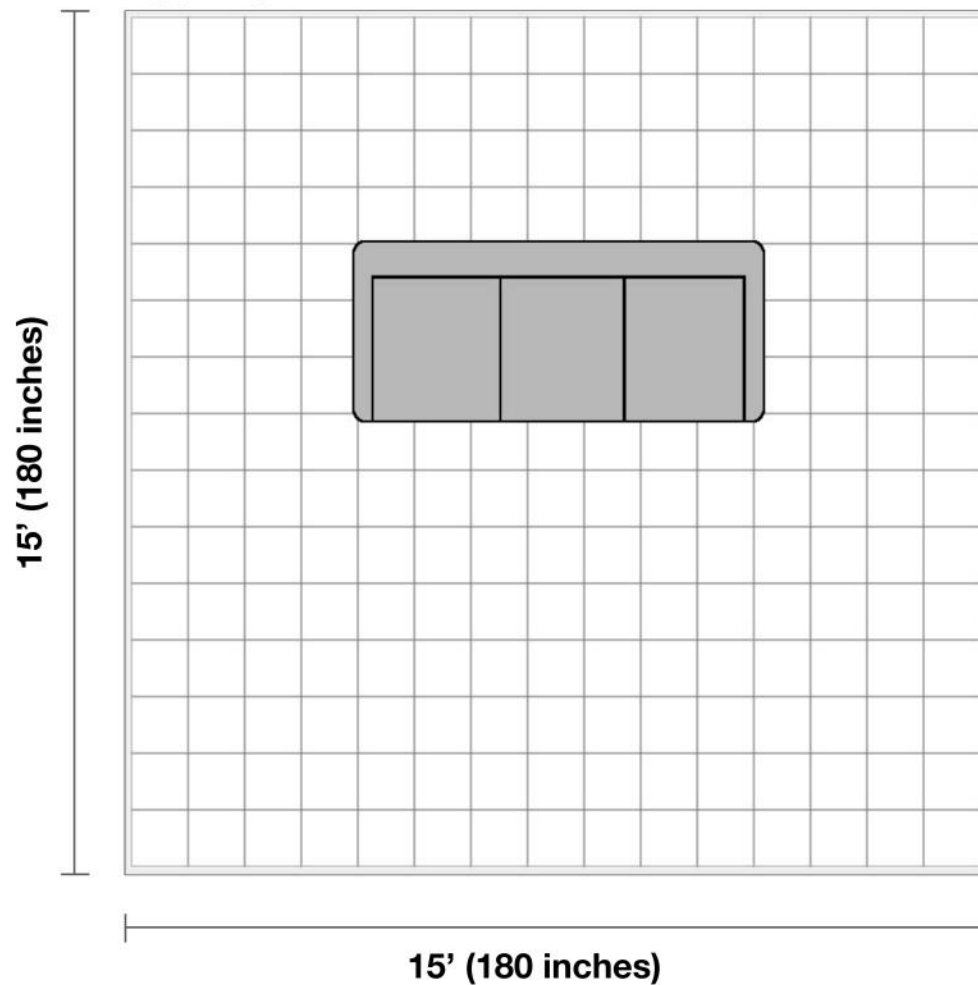

Whitlocke Slipcover Sofa

Before purchasing your furniture, please measure your space and note all item measurements to ensure the item will fit your space.

General Dimensions:

Sofa: 87" L x 37.8" W x 37.4" H

Seat: 24" W x 22" D

Additional Dimensions:

Seat Height (off ground): 20"

Back Cushion Height: 17.7 in

Room Plan:

Entry width required for delivery: 27 inches

Living Room Size

Living rooms vary in shapes and sizes. The layout is scaled to 15' x 15' for visual purposes.