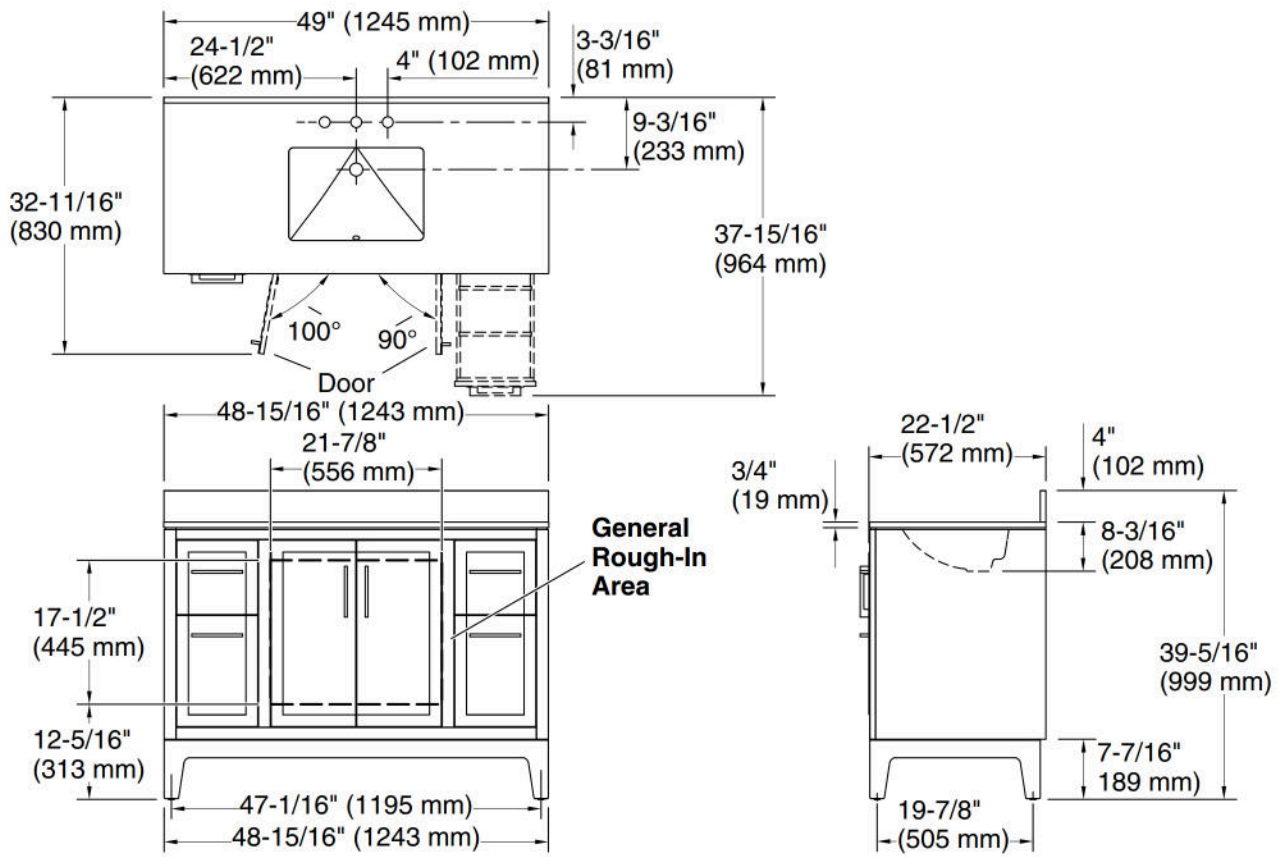

48" bathroom vanity cabinet with sink and quartz top K-REC39260-ASB

Technical Information

All product dimensions are nominal.

Wood type: Light Oak

Lighting included: No

Notes

Install this product in accordance with the installation instructions.