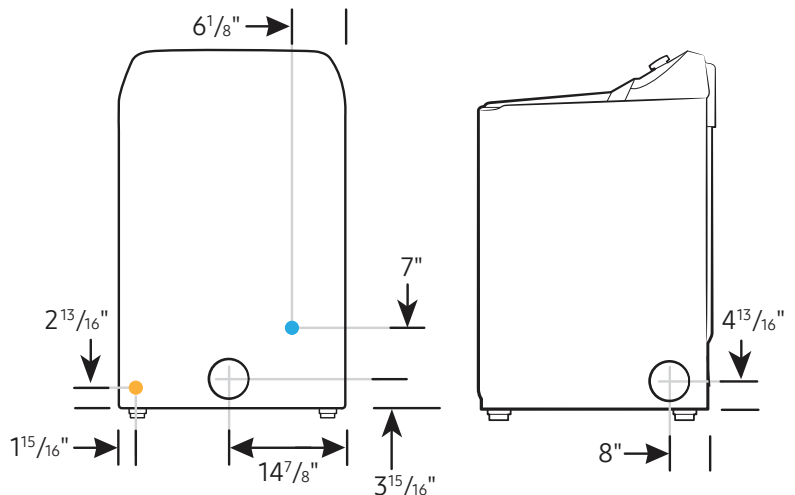

Product Dimensions & Weight (WxHxD)

Dimensions: 27" x 45¹/₁₆" x 30¹/₄"
Weight: 119 lbs

Shipping Dimensions & Weight (WxHxD)

Dimensions: 29⁹/₁₆" x 47³/₄" x 31³/₁₆"
Weight: 125.7 lbs

Matching Agitator Washer

DVG47CG3500

SAMSUNG

7.4 cu. ft. Smart Gas Dryer with Sensor Dry

Dimensions

Required dimensions for installation:

Installation Specifications – Side-by-Side

If the washer and dryer are installed together or the dryer alone, the closet front must have two unobstructed air openings for a combined minimum total area of 72-inch². Your washer alone does not require a specific air opening.

Alcove or closet installation

Minimum clearance for closet and alcove installations:

Connection Dimensions

Back and Side View of Gas Dryer

LEGEND:

- Cold Water Connection
- Gas Connection

Actual color may vary. Design, specifications, and color availability are subject to change without notice. Non-metric weights and measurements are approximate.