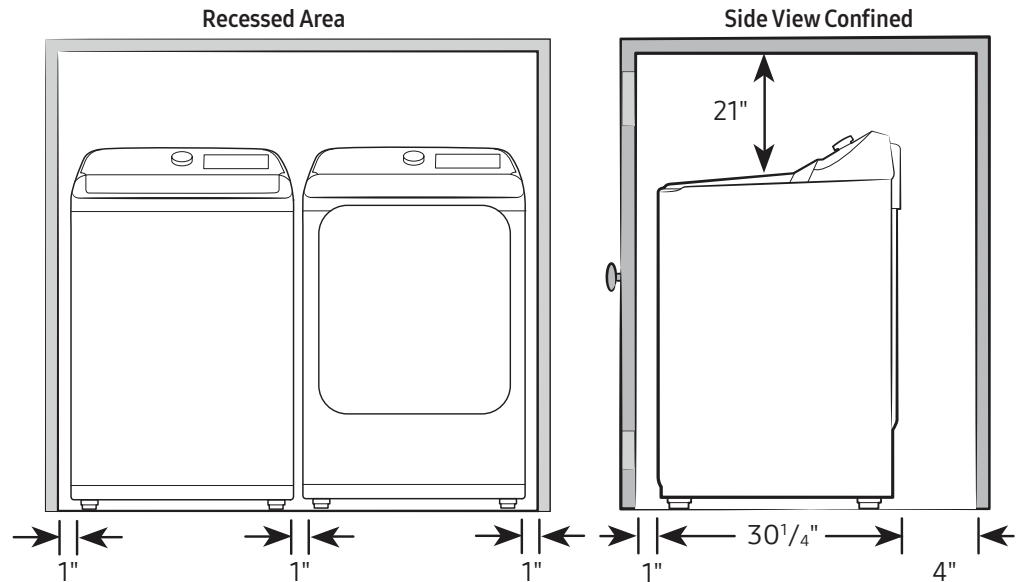

DVG47CG3500

SAMSUNG

7.4 cu. ft. Smart Gas Dryer with Sensor Dry

Dimensions

Required dimensions for installation:

Installation Specifications – Side-by-Side

If the washer and dryer are installed together or the dryer alone, the closet front must have two unobstructed air openings for a combined minimum total area of 72-inch². Your washer alone does not require a specific air opening.

Alcove or closet installation

Minimum clearance for closet and alcove installations:

Connection Dimensions

Back and Side View of Gas Dryer

LEGEND:

- Cold Water Connection
- Gas Connection

Actual color may vary. Design, specifications, and color availability are subject to change without notice. Non-metric weights and measurements are approximate.