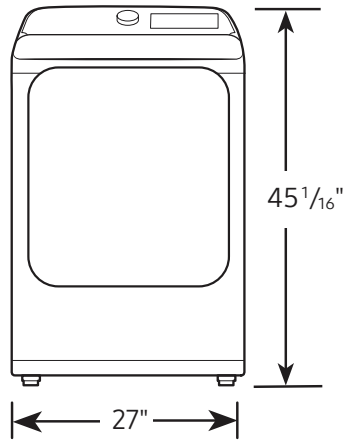

Product Dimensions & Weight (WxHxD)

Dimensions: 27" x 45¹/₁₆" x 30¹/₄"
Weight: 119 lbs

Shipping Dimensions & Weight (WxHxD)

Dimensions: 29⁹/₁₆" x 47³/₄" x 31³/₁₆"
Weight: 125.7 lbs

Matching Agitator Washer

DVG47CG3500

SAMSUNG

7.4 cu. ft. Smart Gas Dryer with Sensor Dry

Dimensions

Required dimensions for installation:

Installation Specifications – Side-by-Side

If the washer and dryer are installed together or the dryer alone, the closet front must have two unobstructed air openings for a combined minimum total area of 72-inch². Your washer alone does not require a specific air opening.