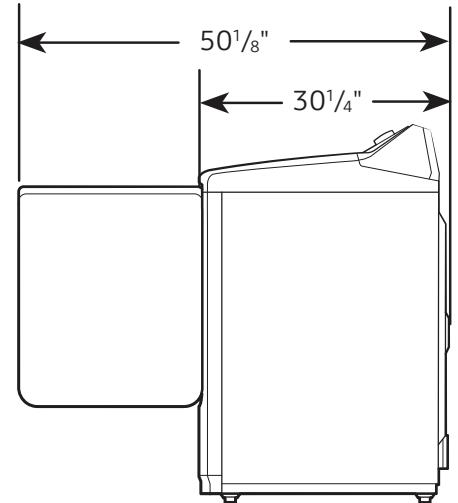

Product Dimensions & Weight (WxHxD)

Dimensions: 27" x 45¹/₁₆" x 30¹/₄"
Weight: 119 lbs

Shipping Dimensions & Weight (WxHxD)

Dimensions: 29⁹/₁₆" x 47³/₄" x 31³/₁₆"
Weight: 125.7 lbs

Matching Agitator Washer

DVG47CG3500

SAMSUNG

7.4 cu. ft. Smart Gas Dryer with Sensor Dry

Dimensions

Required dimensions for installation:

Installation Specifications – Side-by-Side

If the washer and dryer are installed together or the dryer alone, the closet front must have two unobstructed air openings for a combined minimum total area of 72-inch². Your washer alone does not require a specific air opening.