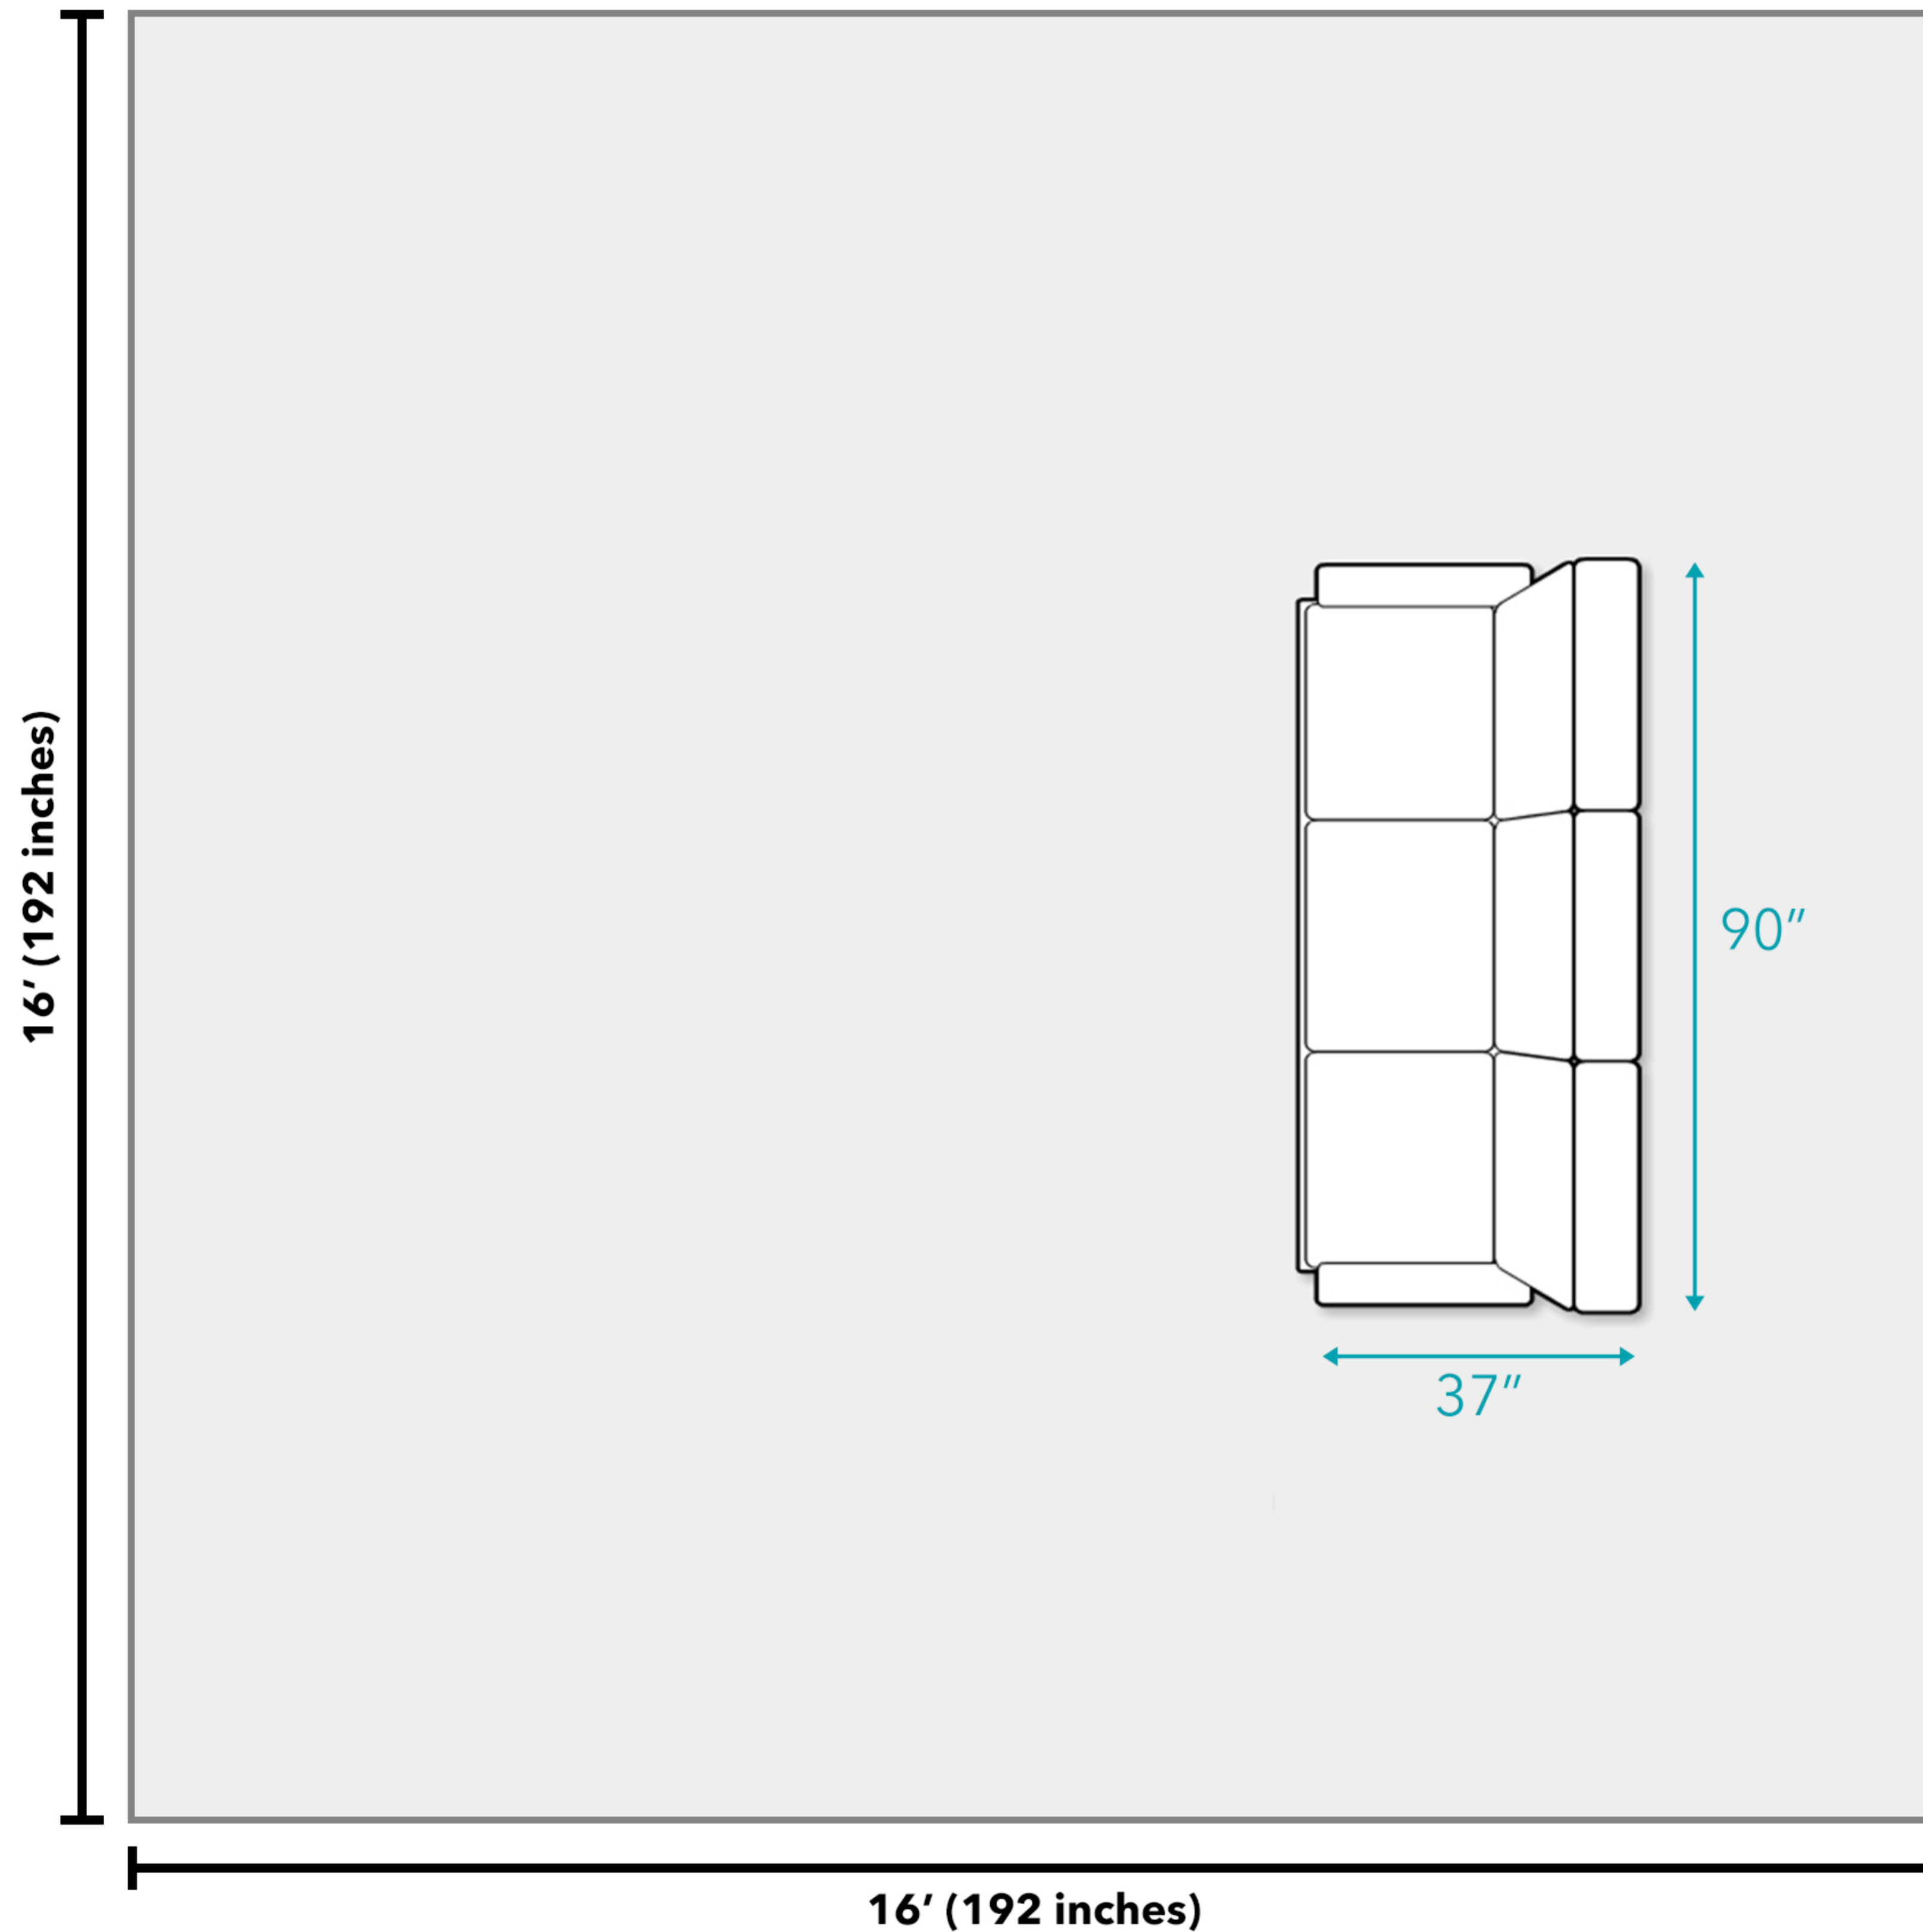

Floor Plan

### National Average Living Room Size

As of 2018, Dimensions Guide estimates that the average living room is a 16x16 foot square. Depending on the size of your home, including the number of people in your household, it may make sense for your living room to be a different size or shape. All measurements are approximate and are provided for informational purposes only.

### Overall Dimensions:

- Sofa: 90" W x 37" D x 37" H

### Additional Dimensions:

- Seat cushions are 23" deep
- Seat cushions are 20" high off the ground
- Armrests are 25" high off the ground
- Front legs are 4.75" tall
- Back legs are 3" tall

**Door width required for delivery: 27"**