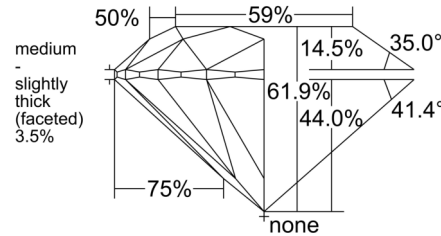

GIA NATURAL DIAMOND GRADING REPORT

August 07, 2025
GIA Report Number 7536048950
Shape and Cutting Style ..... Round Brilliant
Measurements ..... 7.36 - 7.41 x 4.57 mm

GRADING RESULTS

Carat Weight ..... 1.54 carat
Color Grade ..... G
Clarity Grade VS2
Cut Grade ..... Excellent

ADDITIONAL GRADING INFORMATION

Polish ..... Excellent
Symmetry ..... Excellent
Fluorescence ..... None
Inscription(s): GIA 7536048950

Comments: Additional clouds are not shown. Pinpoints are not shown.

PROPORTIONS

Profile to actual proportions