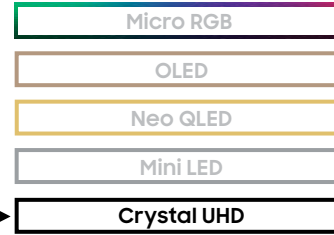

CLASS HIERARCHY

SIZE CLASS

50"	UN50U8000HDFXZA
43"	UN43U8000HDFXZA

Watch all your content in crisp 4K resolution, with rich contrast and clear picture. Discover thousands of subscription-free channels, including 700+ premium channels with Samsung TV Plus.¹ Enjoy peace of mind for years to come with the TV brand rated #1 in durability.²

PICTURE (PANEL)

- Display Type: LED
- Refresh Rate: 60Hz
- Lighting Technology: Mega Contrast
- Display Resolution: 4K (3,840 x 2,160)
- Anti Reflection: N/A
- Viewing Angle: N/A
- Dimming Technology: N/A

PICTURE (PROCESSING)

- Processor: Crystal Processor 4K
- Upscaling: 4K Upscaling
- Variable Refresh Rate (VRR): Yes
- Motion Handling: Motion Xcelerator
- DLG (Dual Line Gate): N/A
- Contrast Enhancer: Yes
- Color: Pur Color
- Color Booster: Yes
- HDR (High Dynamic Range): Yes
- HDR10+: Support
- Auto HDR Remastering: N/A
- Adaptive Picture: N/A
- Supersize Picture Enhancer: N/A