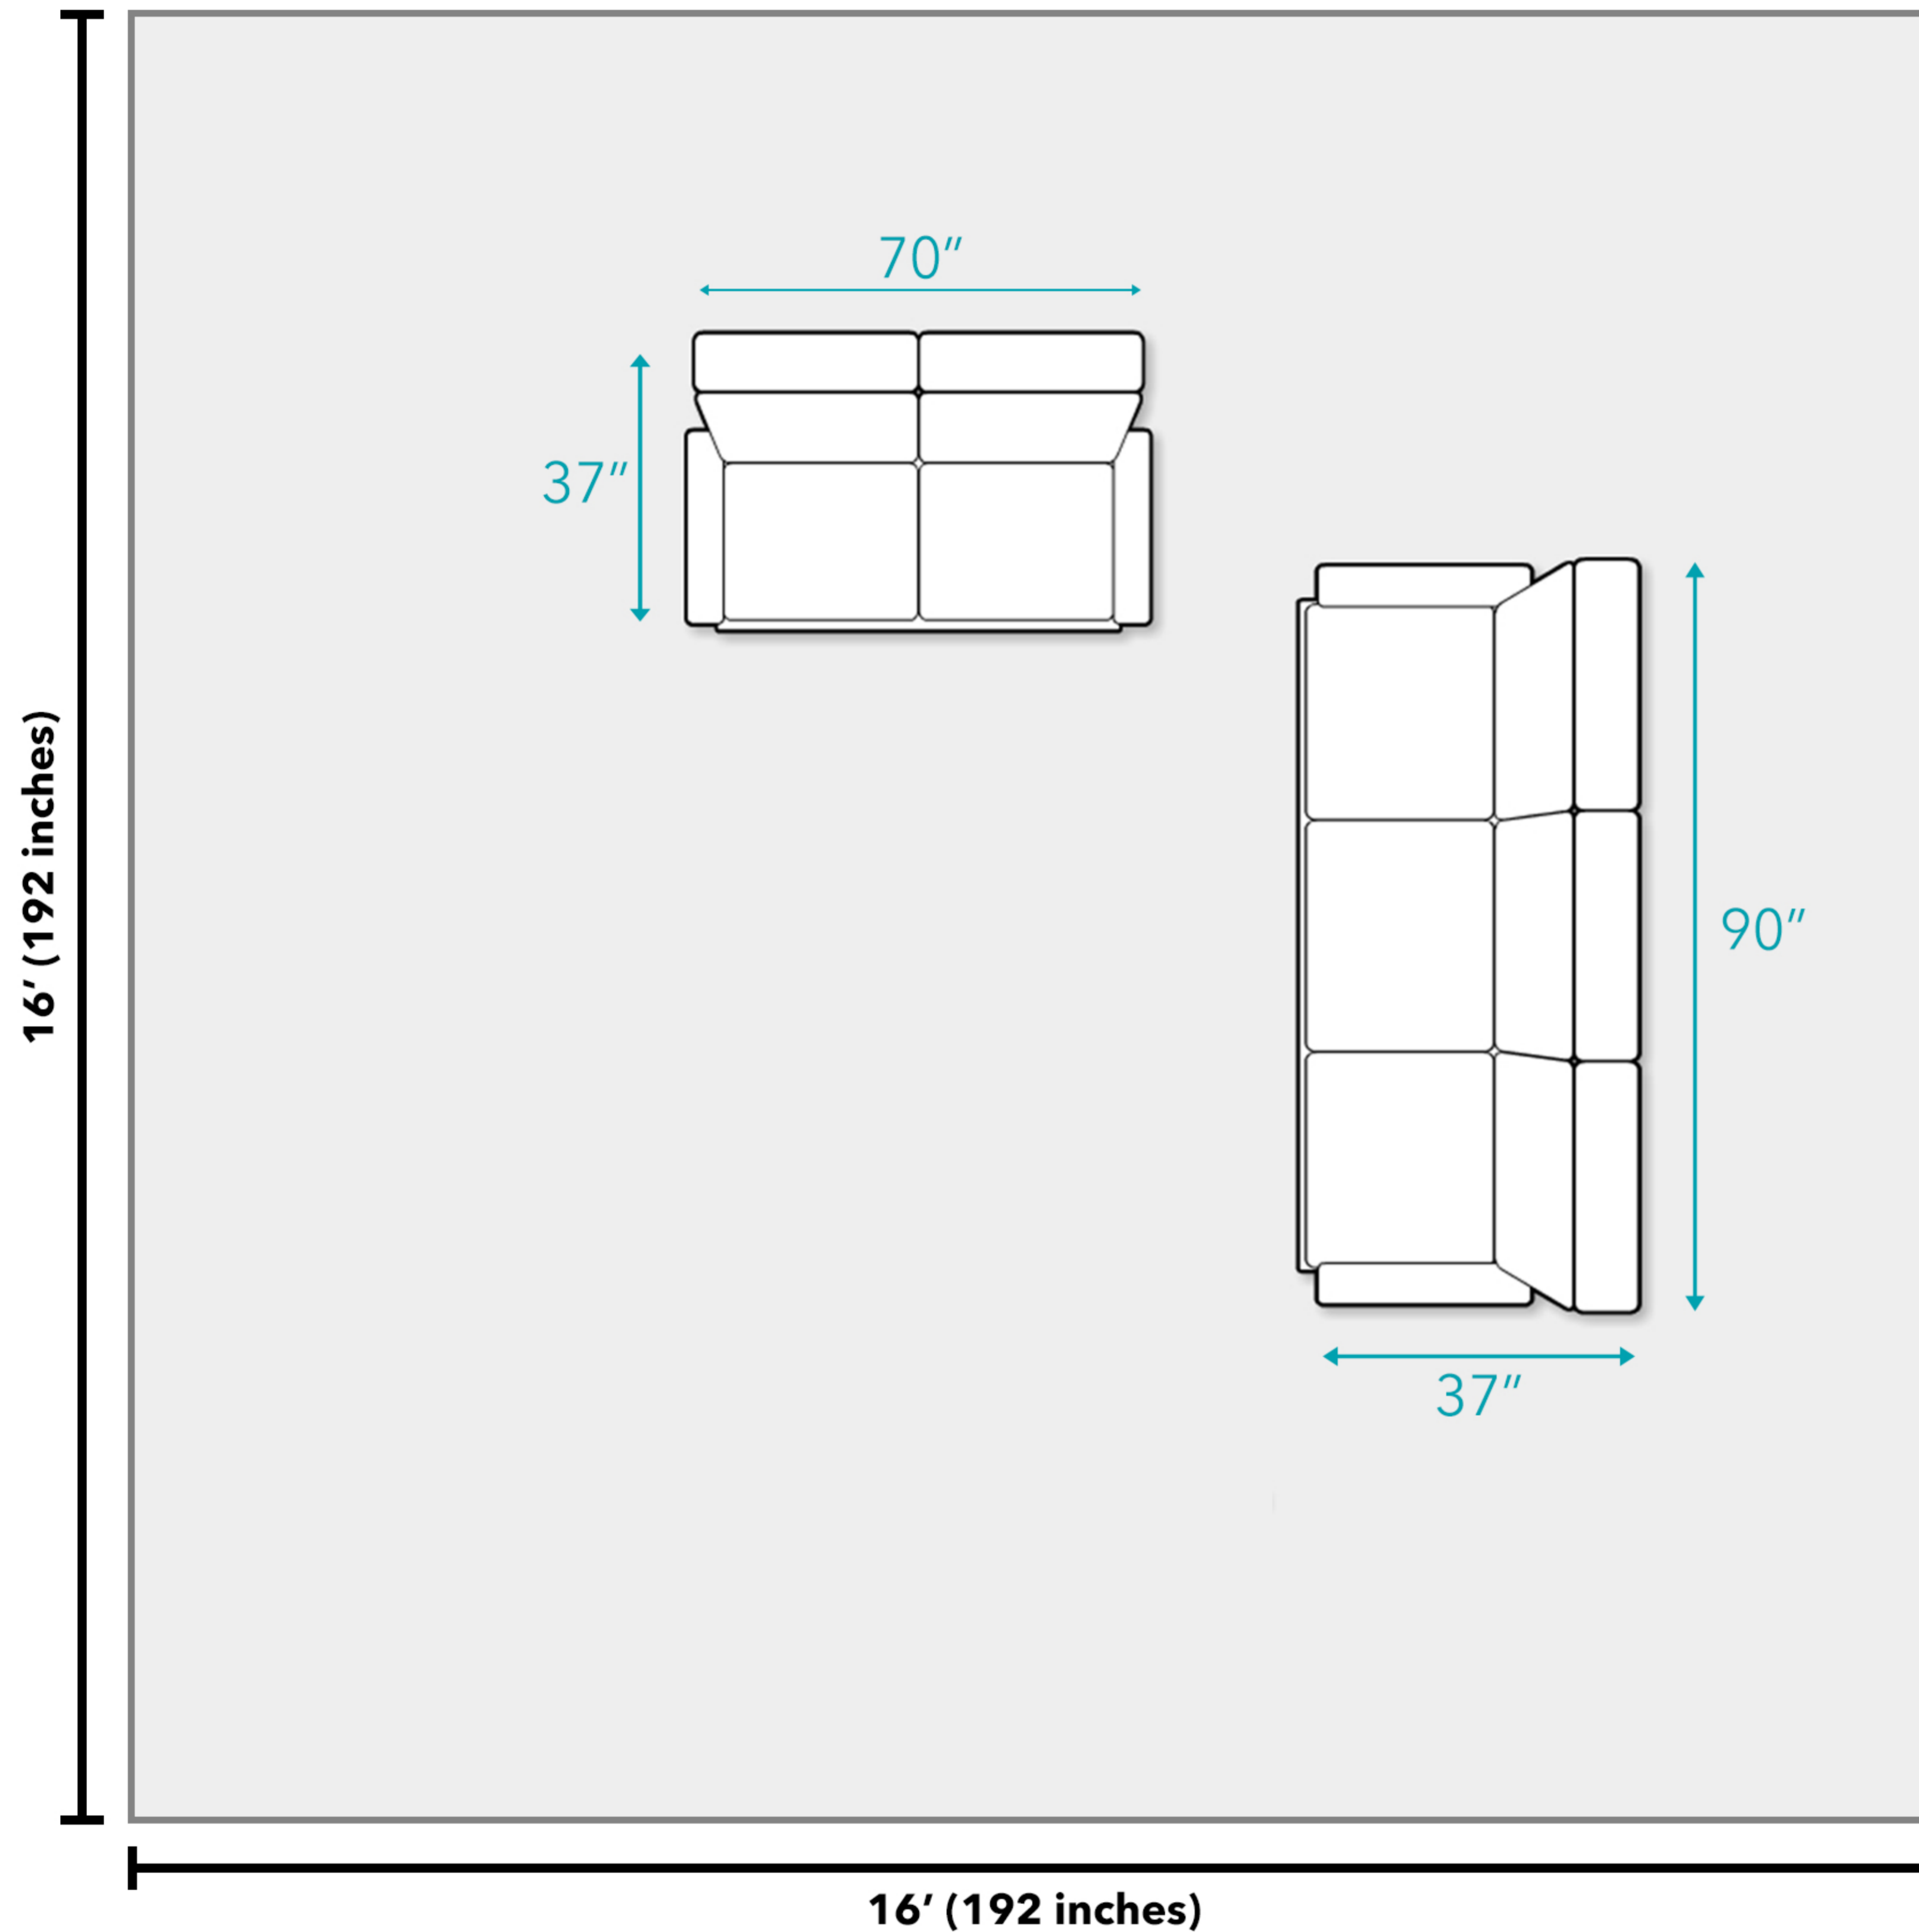

Floor Plan

Belcaro 2-Piece Top Grain Leather Set - Sofa & Loveseat

Overall Dimensions:

- Sofa: 90" W x 37" D x 37" H
- Loveseat: 70" W x 37" D x 37" H

Additional Dimensions:

- Seat cushions are 23" deep
- Seat cushions are 20" high off the ground
- Armrests are 25" high off the ground
- Front legs are 4.75" tall
- Back legs are 3" tall

National Average Living Room Size

As of 2018, Dimensions Guide estimates that the average living room is a 16x16 foot square. Depending on the size of your home, including the number of people in your household, it may make sense for your living room to be a different size or shape. All measurements are approximate and are provided for informational purposes only.

Door width required for delivery: 27"