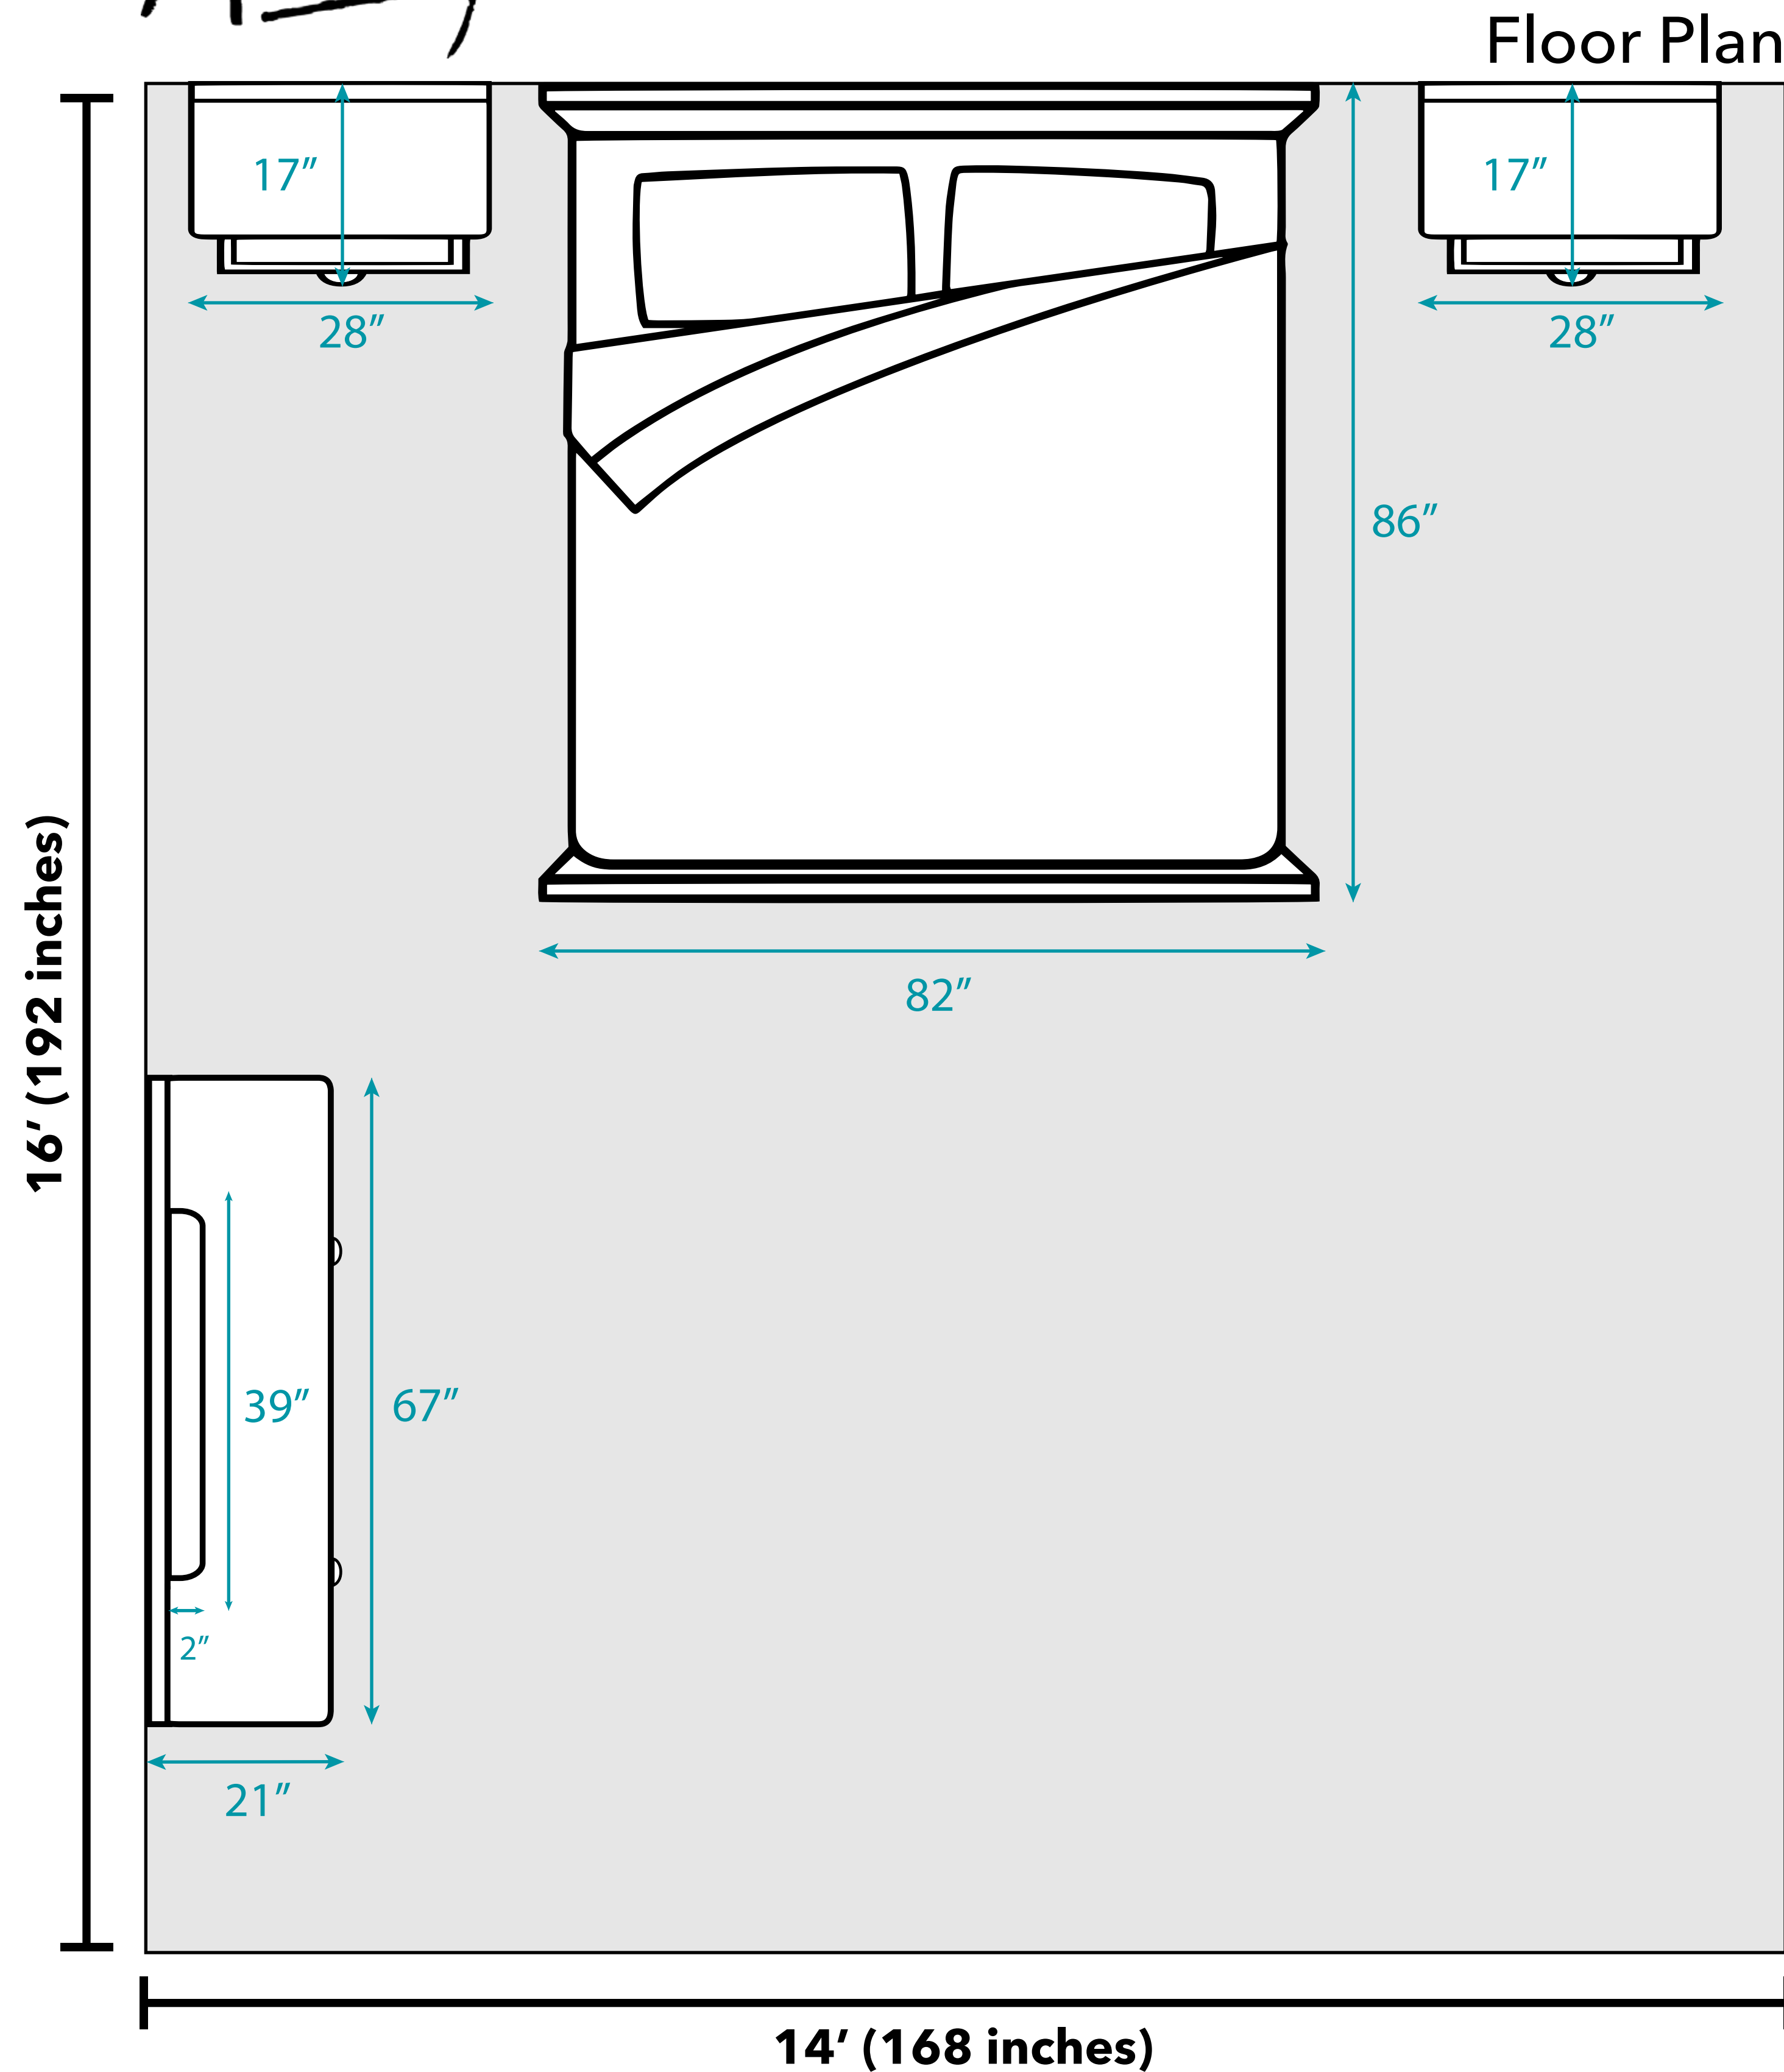

Abbyson™

National Average Bedroom Size

As of 2023, Quora estimates that the average master bedroom is a 14 x 16 foot square. Depending on the size of your home, including the number of people in your household, your bedroom may be a different size or shape. All measurements are approximate and are provided for informational purposes only.

Westcliffe 5-piece King Bedroom Set

Overall Dimensions:

- King Bed: 82"W x 86"D x 54"H
- 2-Drawer Nightstand: 28"W x 17"D x 26" H
- 6-Drawer Dresser: 67"W x 21"D x 41"H
- Mirror: 39"W x 2"D x 39"H

Additional Dimensions:

- Headboard is 54" tall
- Footboard is 17" tall
- King Bed Interior Mattress Support Dimensions: 82" x 77"
- King Footboard Storage Drawers: 31.5"W x 15.5"D x 7.5" H
- Nightstand Drawer Interior: 23" W x 12.25" D x 7.5" H
- Dresser Drawer Interior Top 2: 28" W x 13.25" D x 6.5" H
- Dresser Drawer Interior Bottom 4: 28" W x 13.25" D x 7.5" H

Door width required for delivery: 26"