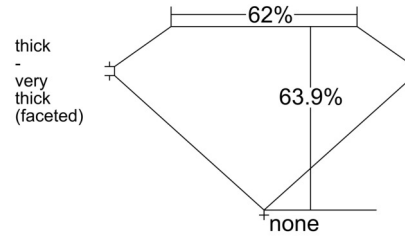

PROPORTIONS

Profile not to actual proportions