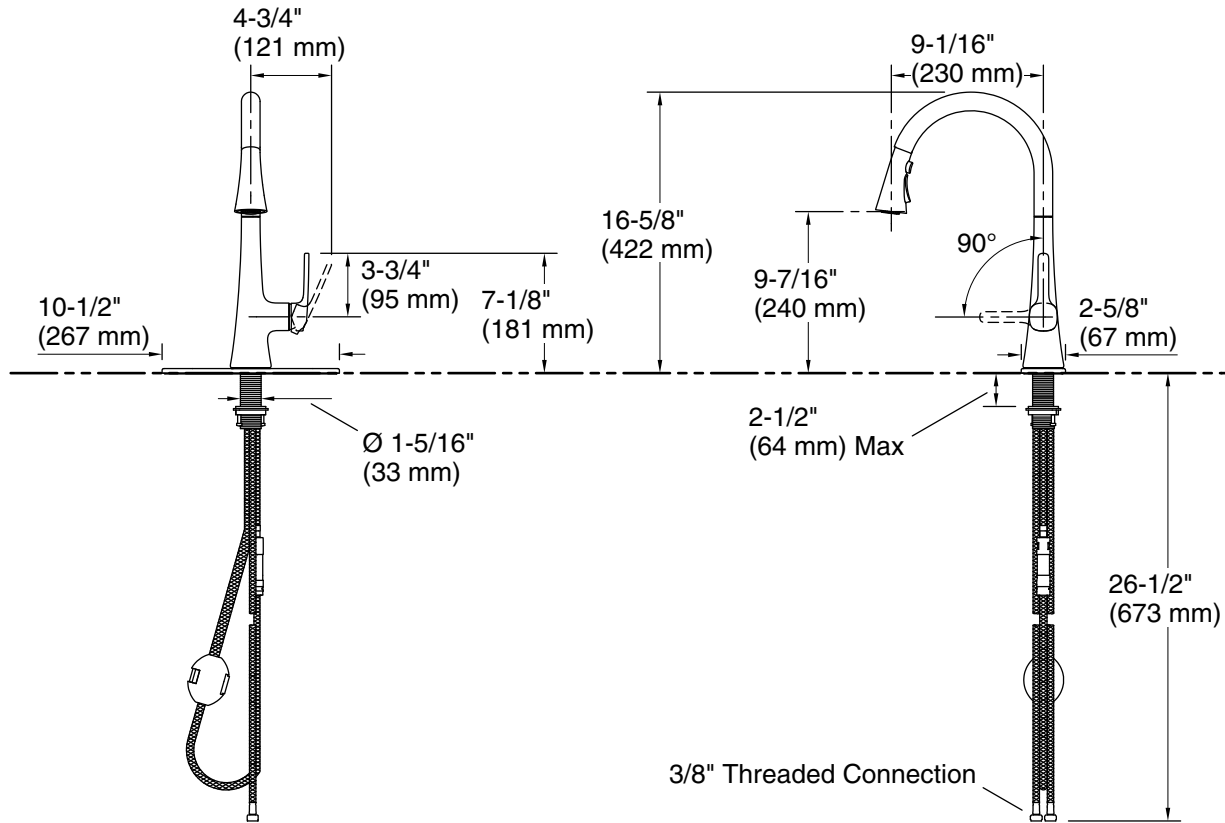

## Installation

- Installs with 1- or 3-hole sink (escutcheon plate included)
- Flexible supply lines and quick-connect fittings simplify installation
- Longer shank works with countertops up to 2-1/2" (63.5 mm) thick and is easy to install

### Technical Information

All product dimensions are nominal.

Faucet flow rate: 1.5 gal/min (5.7 l/min)

### Spout:

Spout reach: 9-1/16" (230 mm)