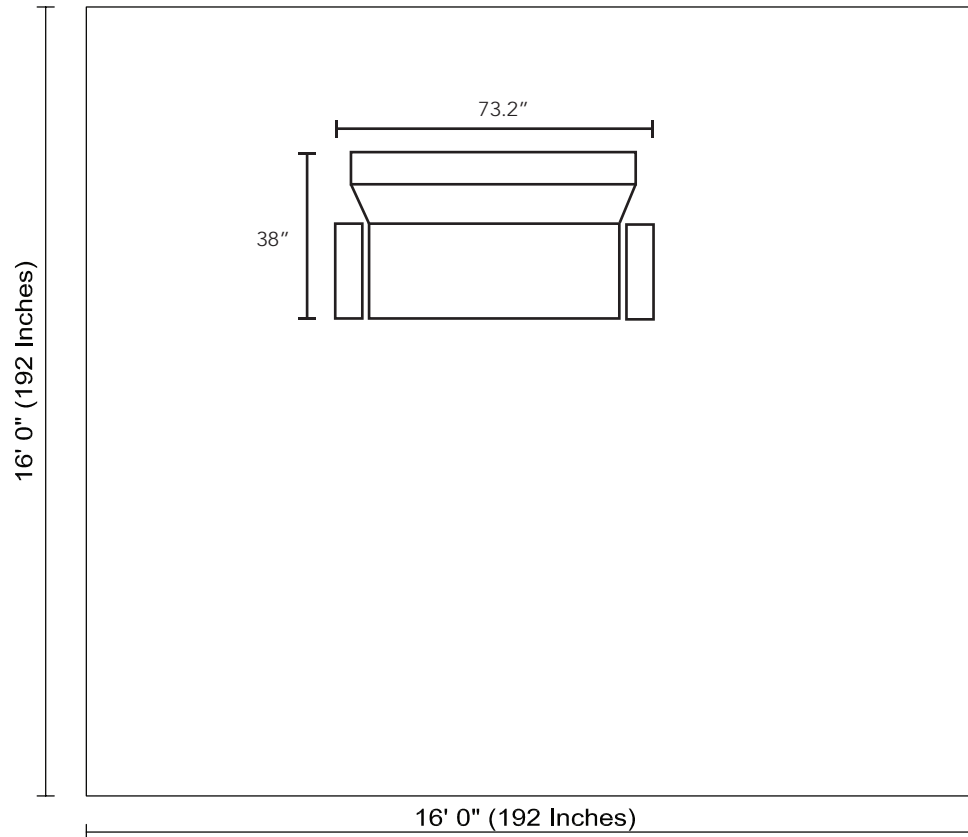

### DIMENSIONS

Sofa Dimensions: 73.2" L x 38" W x 39" H  
Bed dimensions (w/out arms): 78.3" x L x 60.2" W x 18.9" H