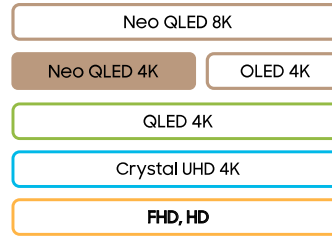

CLASS HIERARCHY

SIZE CLASS

85"	QN85QN70FD
75"	QN75QN70FD
65"	QN65QN70FD
55"	QN55QN70FD

Take full advantage of Samsung Vision AI<sup>1,2</sup> with enhanced picture and sound quality<sup>3</sup>, plus experiences uniquely tailored to you. And with access to free, premium channels, there's always something great to watch<sup>4</sup> — in vivid, high-contrast detail brought to life by proprietary Mini LEDs.

TOP 10 KEY FEATURES

1. NQ4 AI Gen2 Processor<sup>3</sup>
2. Quantum Matrix Technology Slim
3. Motion Xcelerator 144Hz<sup>4</sup>
4. AirSlim
5. 4K AI Upscaling<sup>3</sup>
6. Neo Quantum HDR
7. Auto HDR Remastering
8. FreeSync Premium™ Pro<sup>5</sup>
9. Object Tracking Sound Lite and Q-Symphony<sup>6</sup>
10. Endless Free Content<sup>7</sup>

PICTURE (PANEL)

- Display Type: Neo QLED 4K
- Refresh Rate: 120Hz (Up to 144Hz)
- Lighting Technology: Quantum Matrix Technology Slim
- Display Resolution: 4K (3,840 x 2,160)
- Anti Reflection: N/A
- Viewing Angle: Wide Viewing Angle
- Dimming Technology: Ultimate UHD Dimming