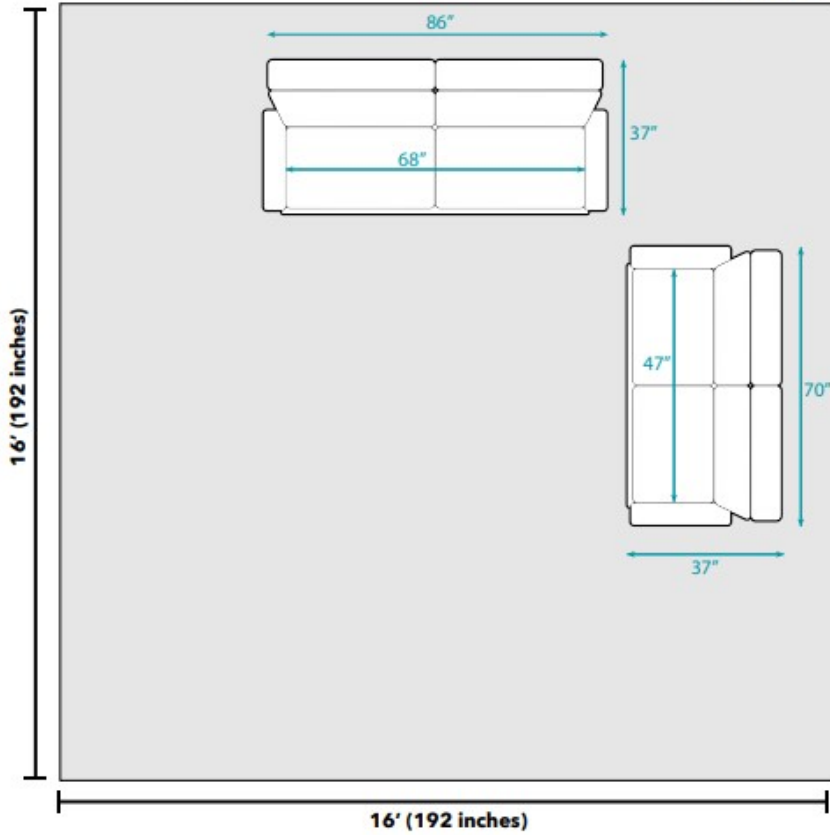

## Floor Plan

### Overall Dimensions:

- Sofa: 86" L x 37" W x 36" H  
Inside seating length: 68"
- Loveseat: 70" L x 37" W x 36" H  
Inside seating length: 47"

### Additional Dimensions:

- Seat Depth: 22"
- Seat Height: 19"
- Armrest Width: 13.5"
- Arm Height: 24"
- Leg Height: 5"

**Door width required for delivery: 33"**

### National Average Living Room Size

As of 2023, Dimensions Guide estimates that the average living room is a 16x16 foot square. Depending on the size of your home, including the number of people in your household, it may make sense for your living room to be a different size or shape. All measurements are approximate and are provided for informational purposes only.