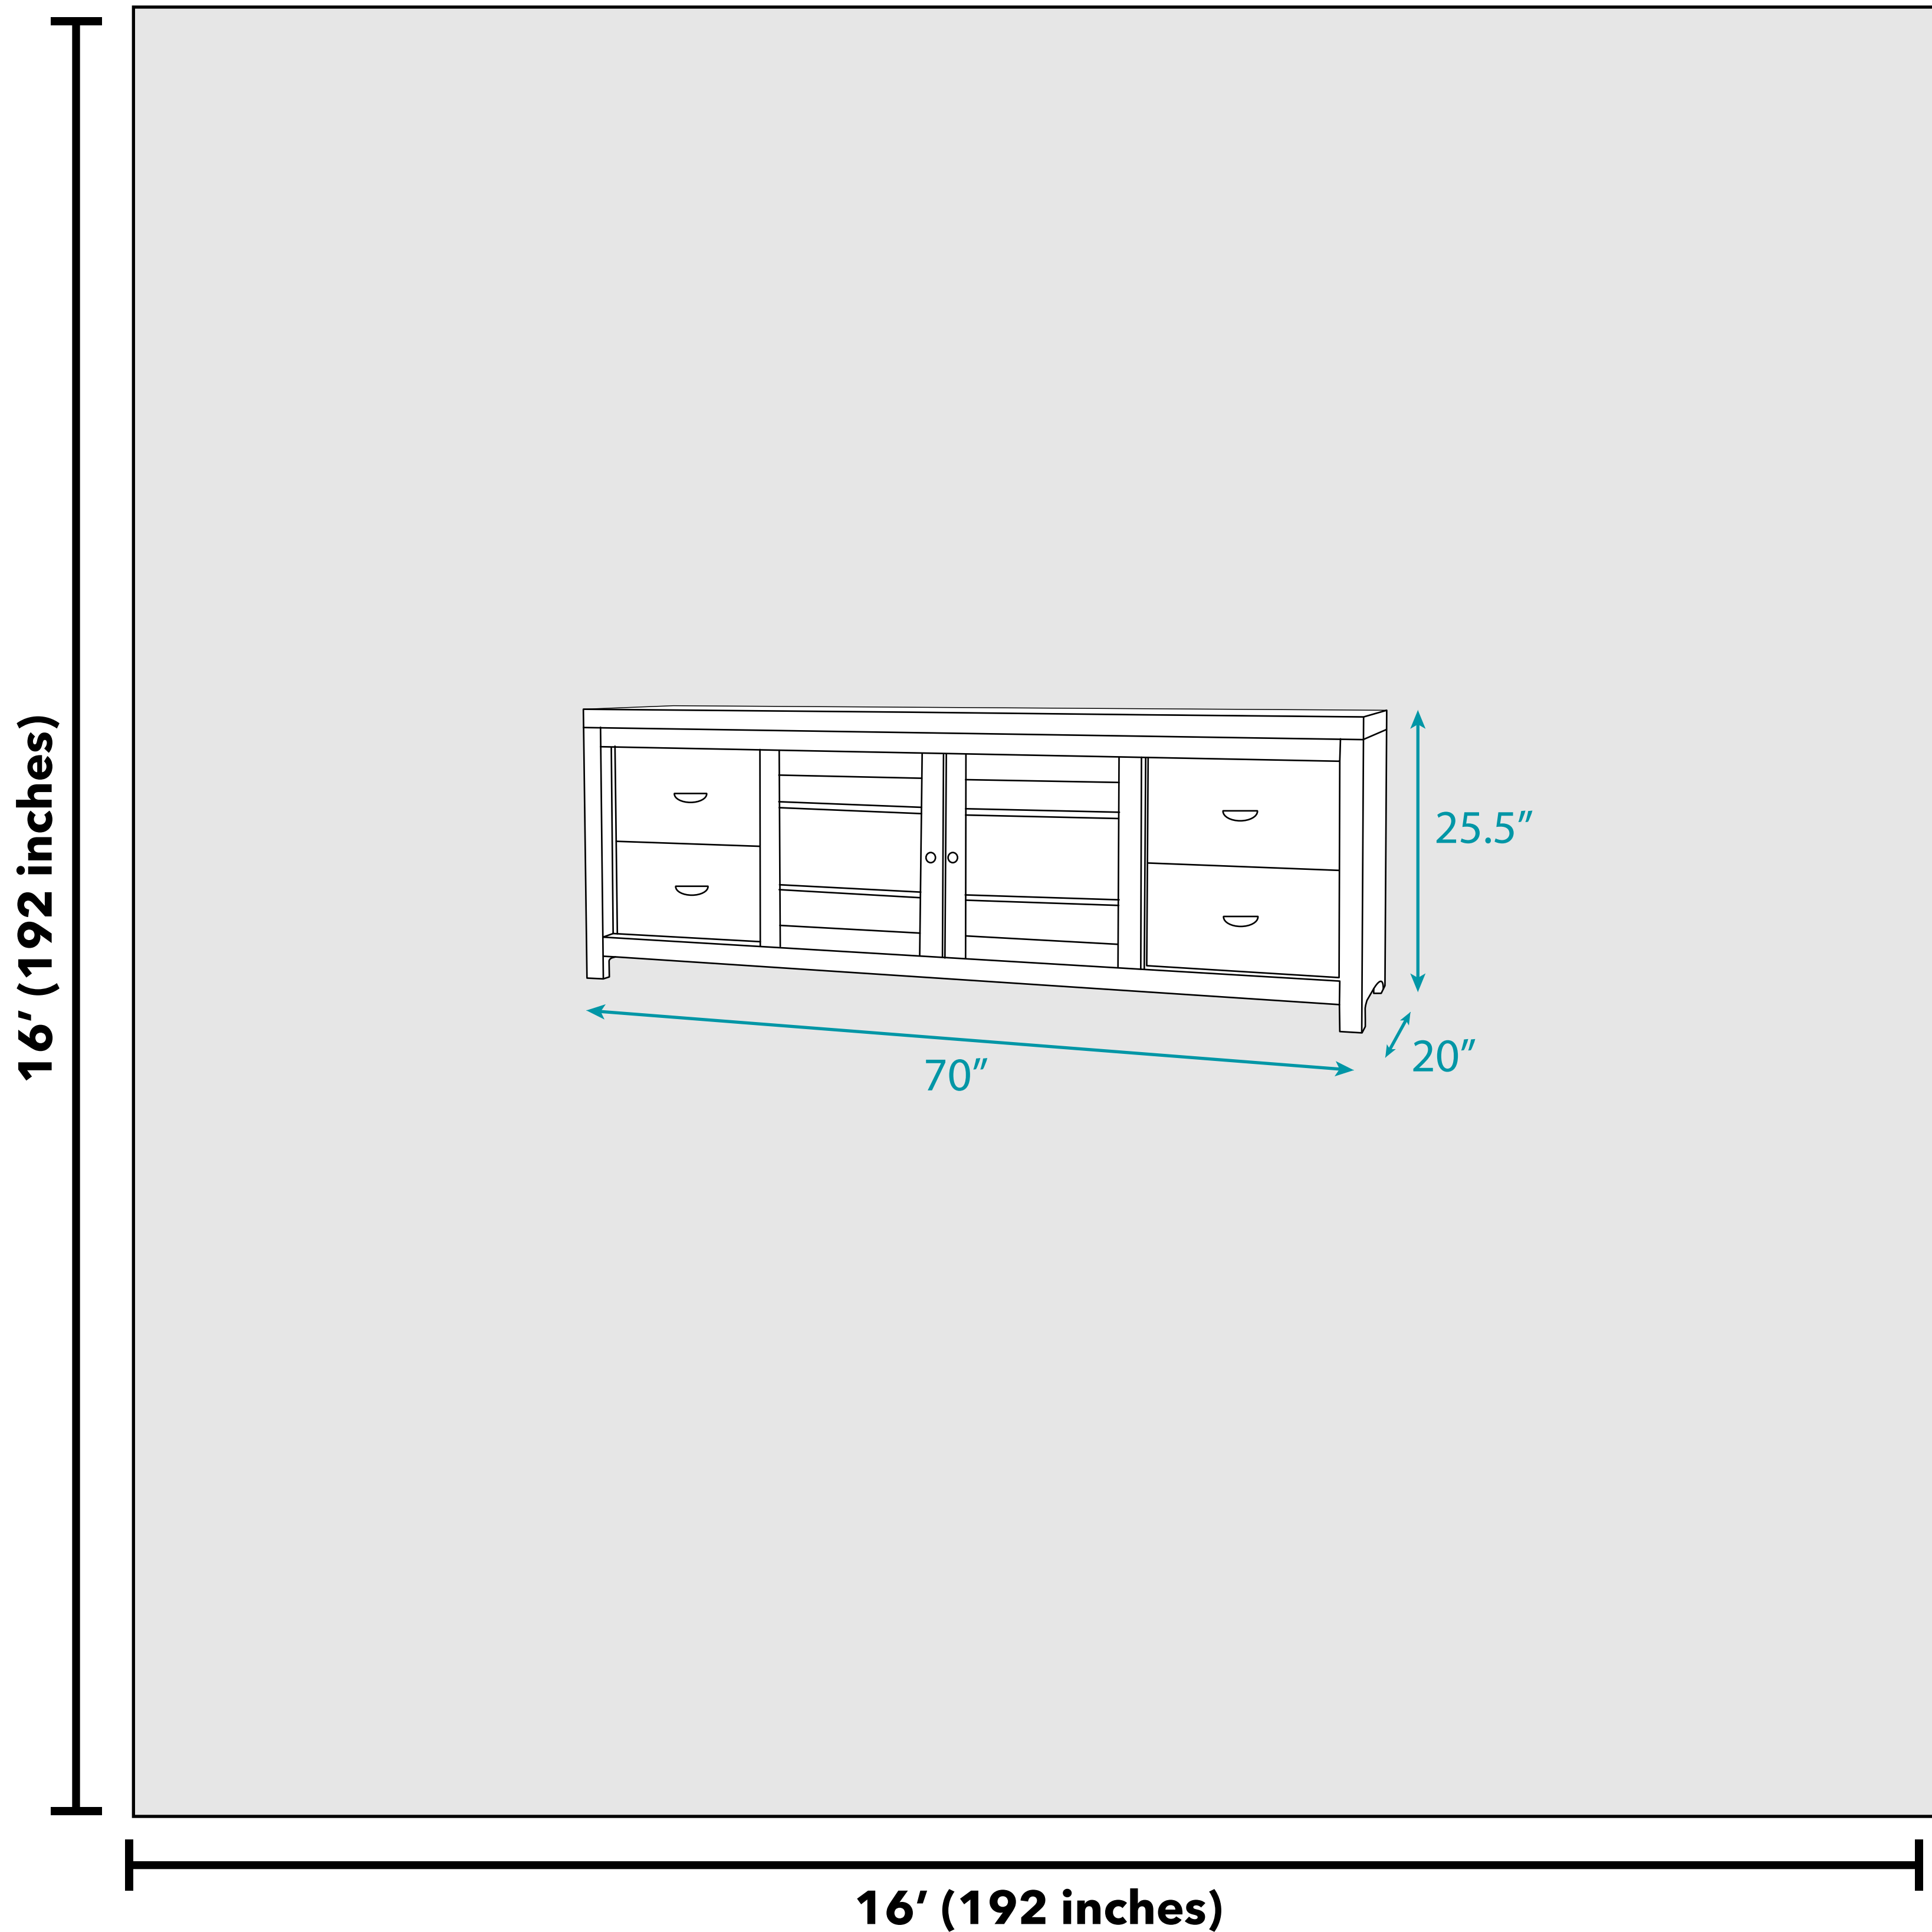

Floor Plan

Bryson 70" Media Console

Overall Dimensions:

- 70" W x 20" D x 25.5" H

Additional Dimensions:

- Drawers (four): 14" W x 14" D x 5" H
- Cabinet: 32" W x 17" D x 18" H
- Leg height: 3"

Door width required for delivery: 22"

National Average Living Room Size

As of 2020, Dimensions Guide estimates that the average living room is a 16x16 foot square. Depending on the size of your home, including the number of people in your household, it may make sense for your living room to be a different size or shape. All measurements are approximate and are provided for informational purposes only.