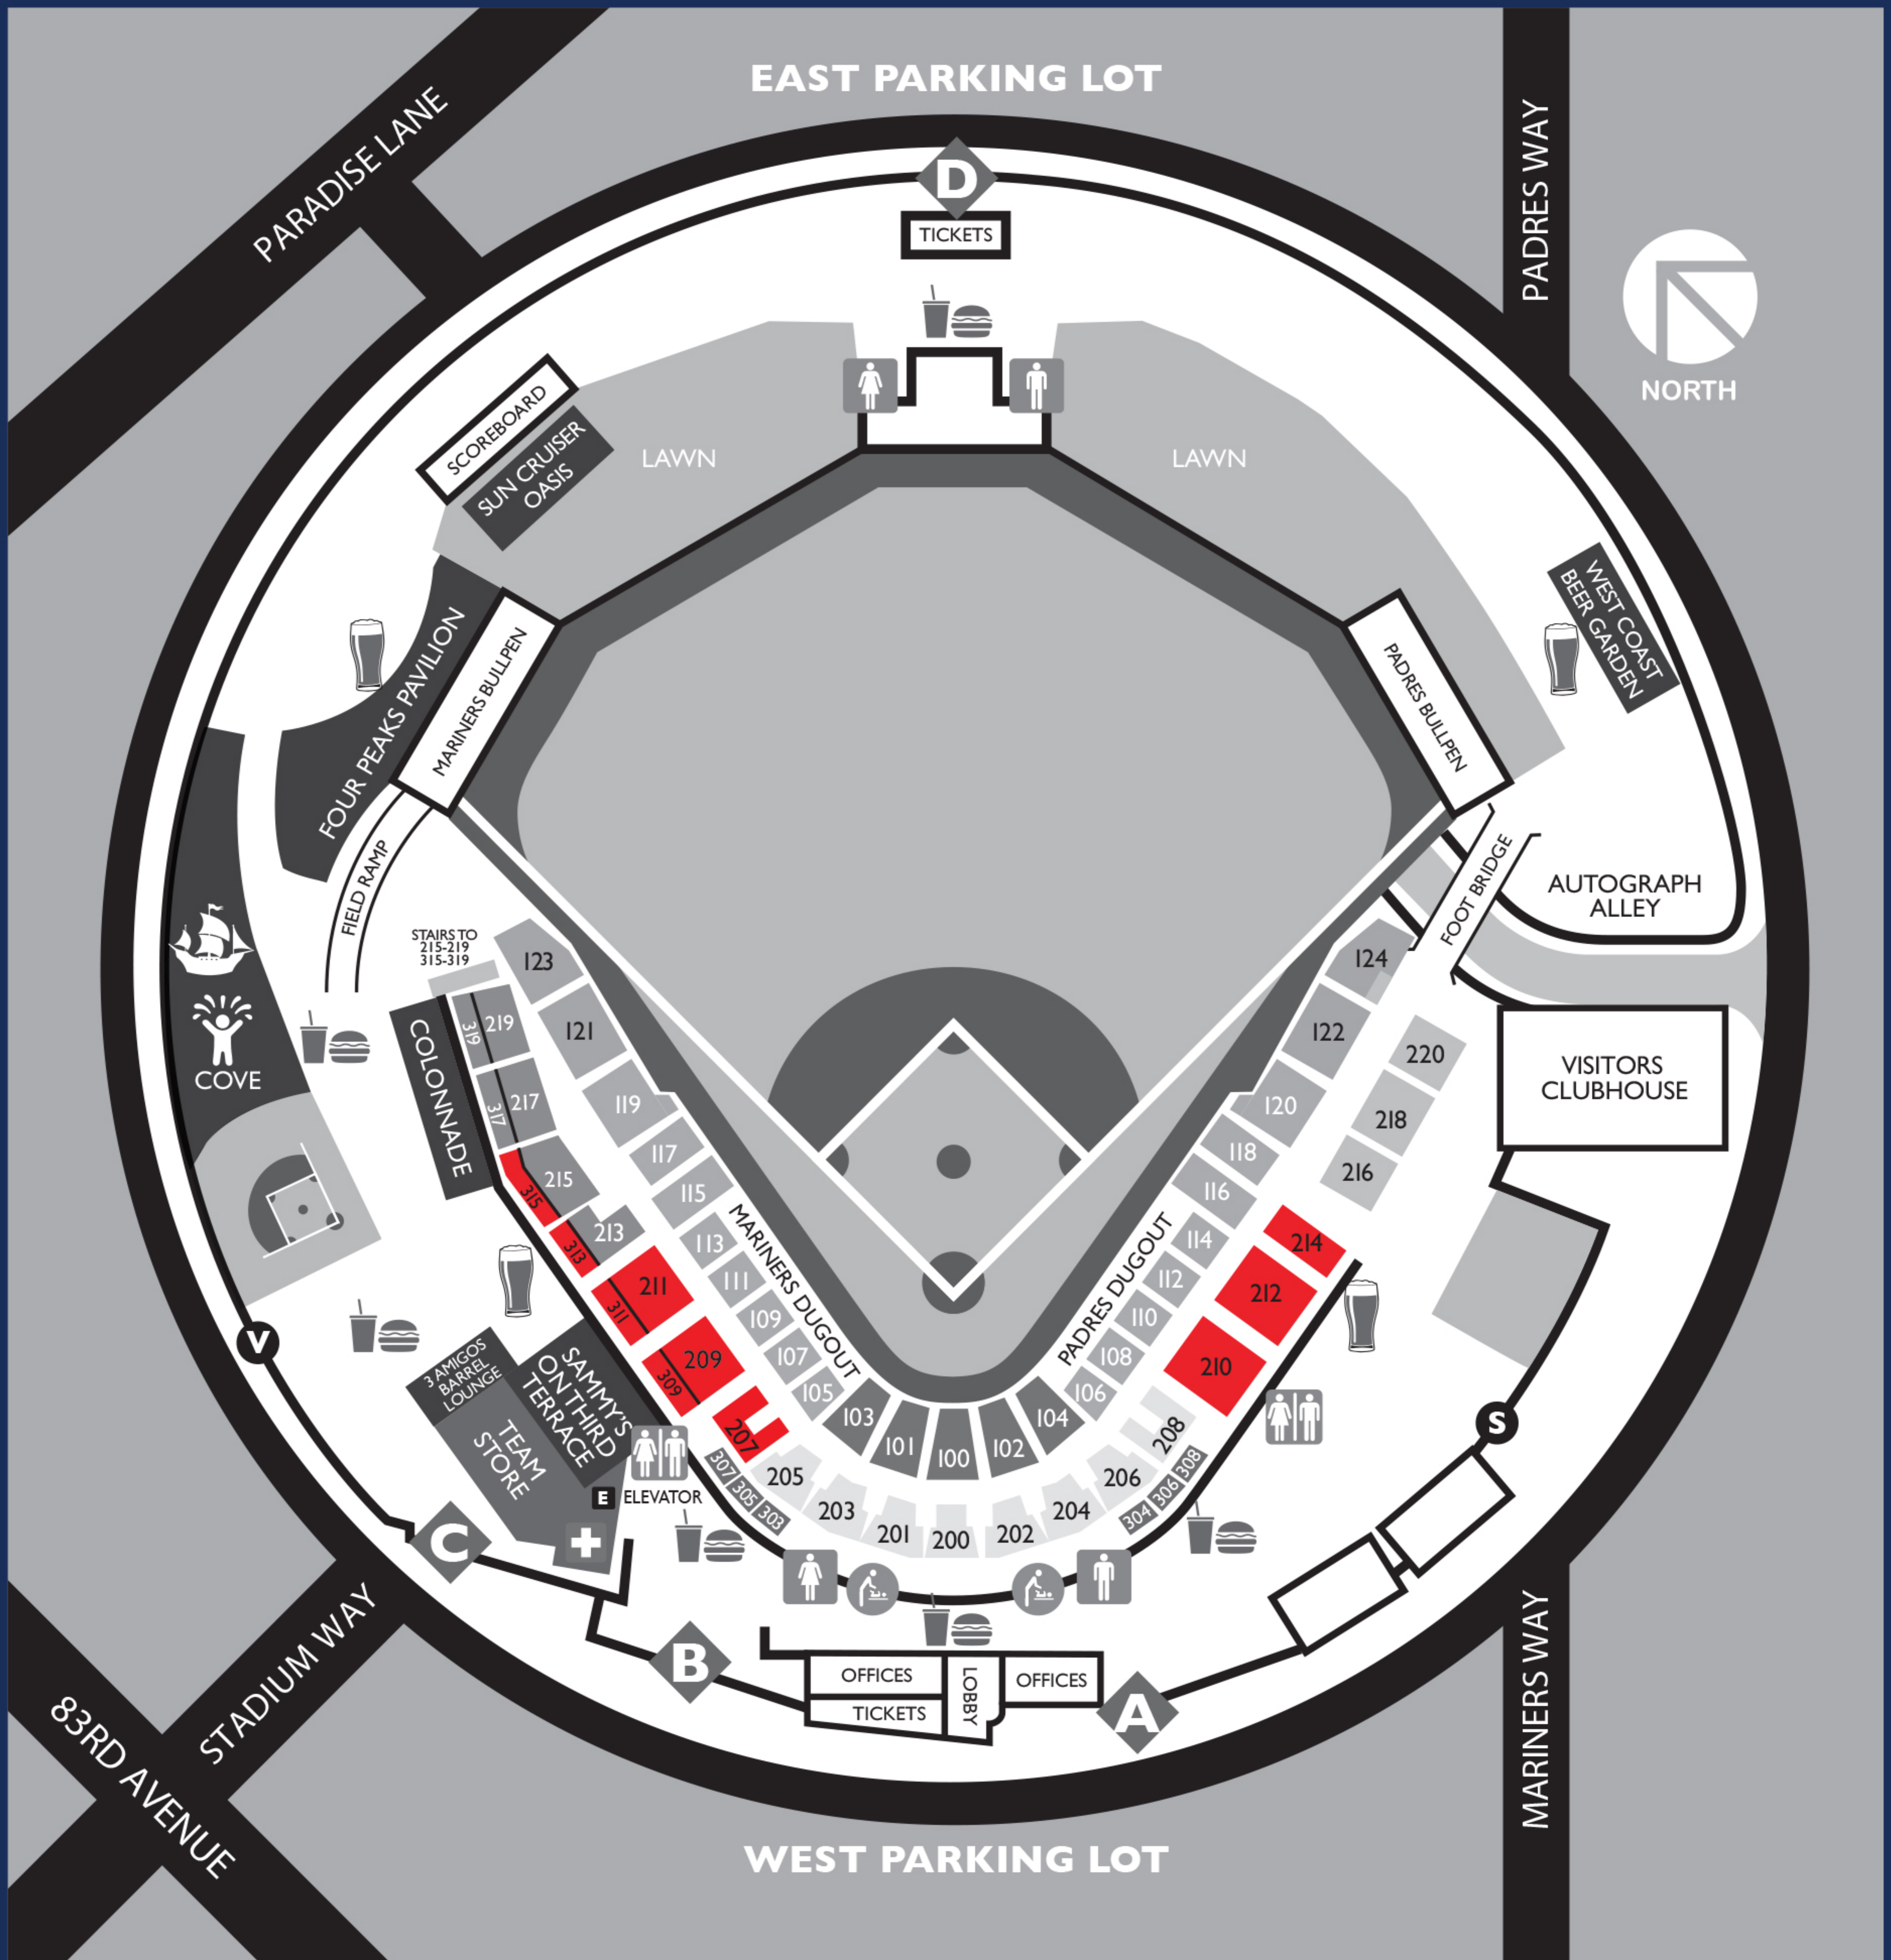

# PEORIA

## SPORTS COMPLEX

■ TICKETS AVAILABLE IN SECTIONS 207, 209-212, 214, 309, 311, 313 & 315;  
ROWS FF-PP