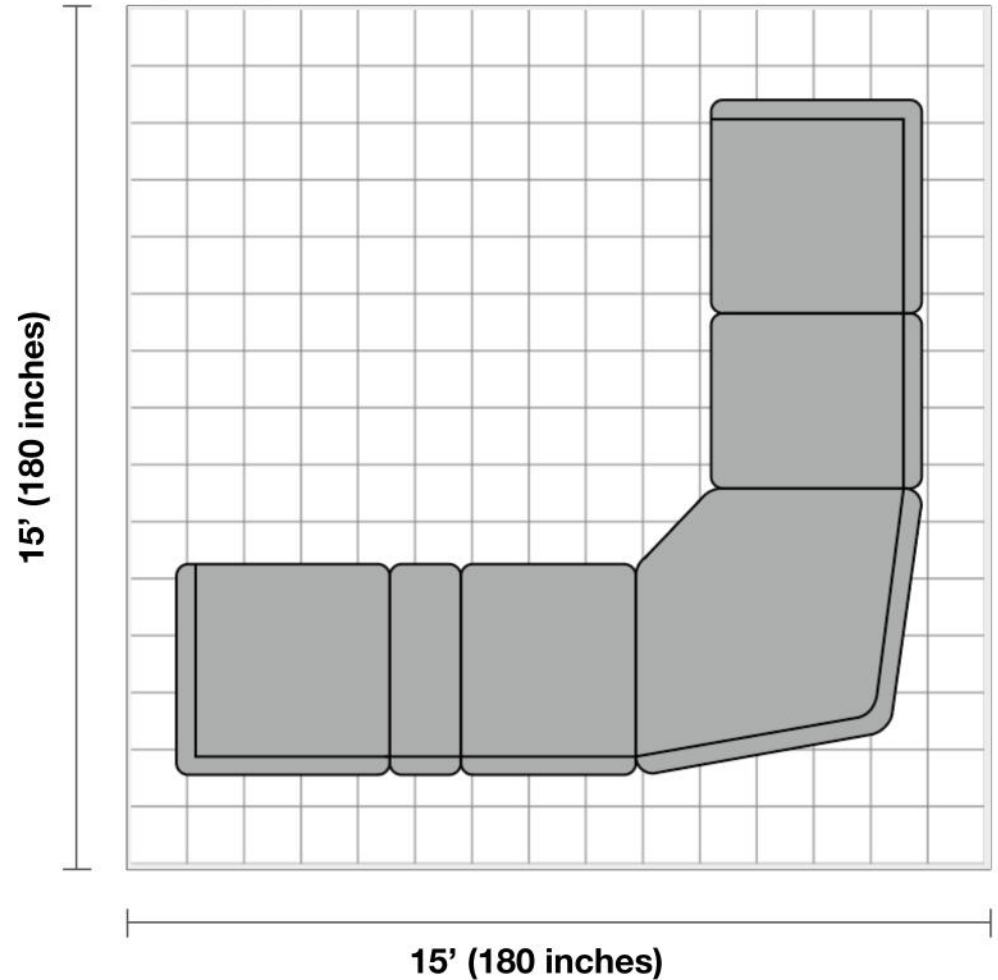

### General Dimensions:

Overall Dimensions: 117" L x 130" W x 40.8" H

LAF&RAF Power Recliner: 39" L x 38.5" W x 40.8" H

Armless Chair/Recliner: 32" L x 38.5" W x 40.8" H

Corner Chair: 66.5"L x 41.5"W x 40.8"H; Console: 13"L x 38"W x 40.8"H

### Additional Dimensions:

Seat Height: 19.7"

Seat Depth: 21" (Chair) 24.2" (Corner Chair)

Back Height: 40.8"

### Room Plan:

Entry width required for delivery: 42"

### Living Room Size

Living rooms vary in shapes and sizes. The layout is scaled to 15' x 15' for visual purposes.