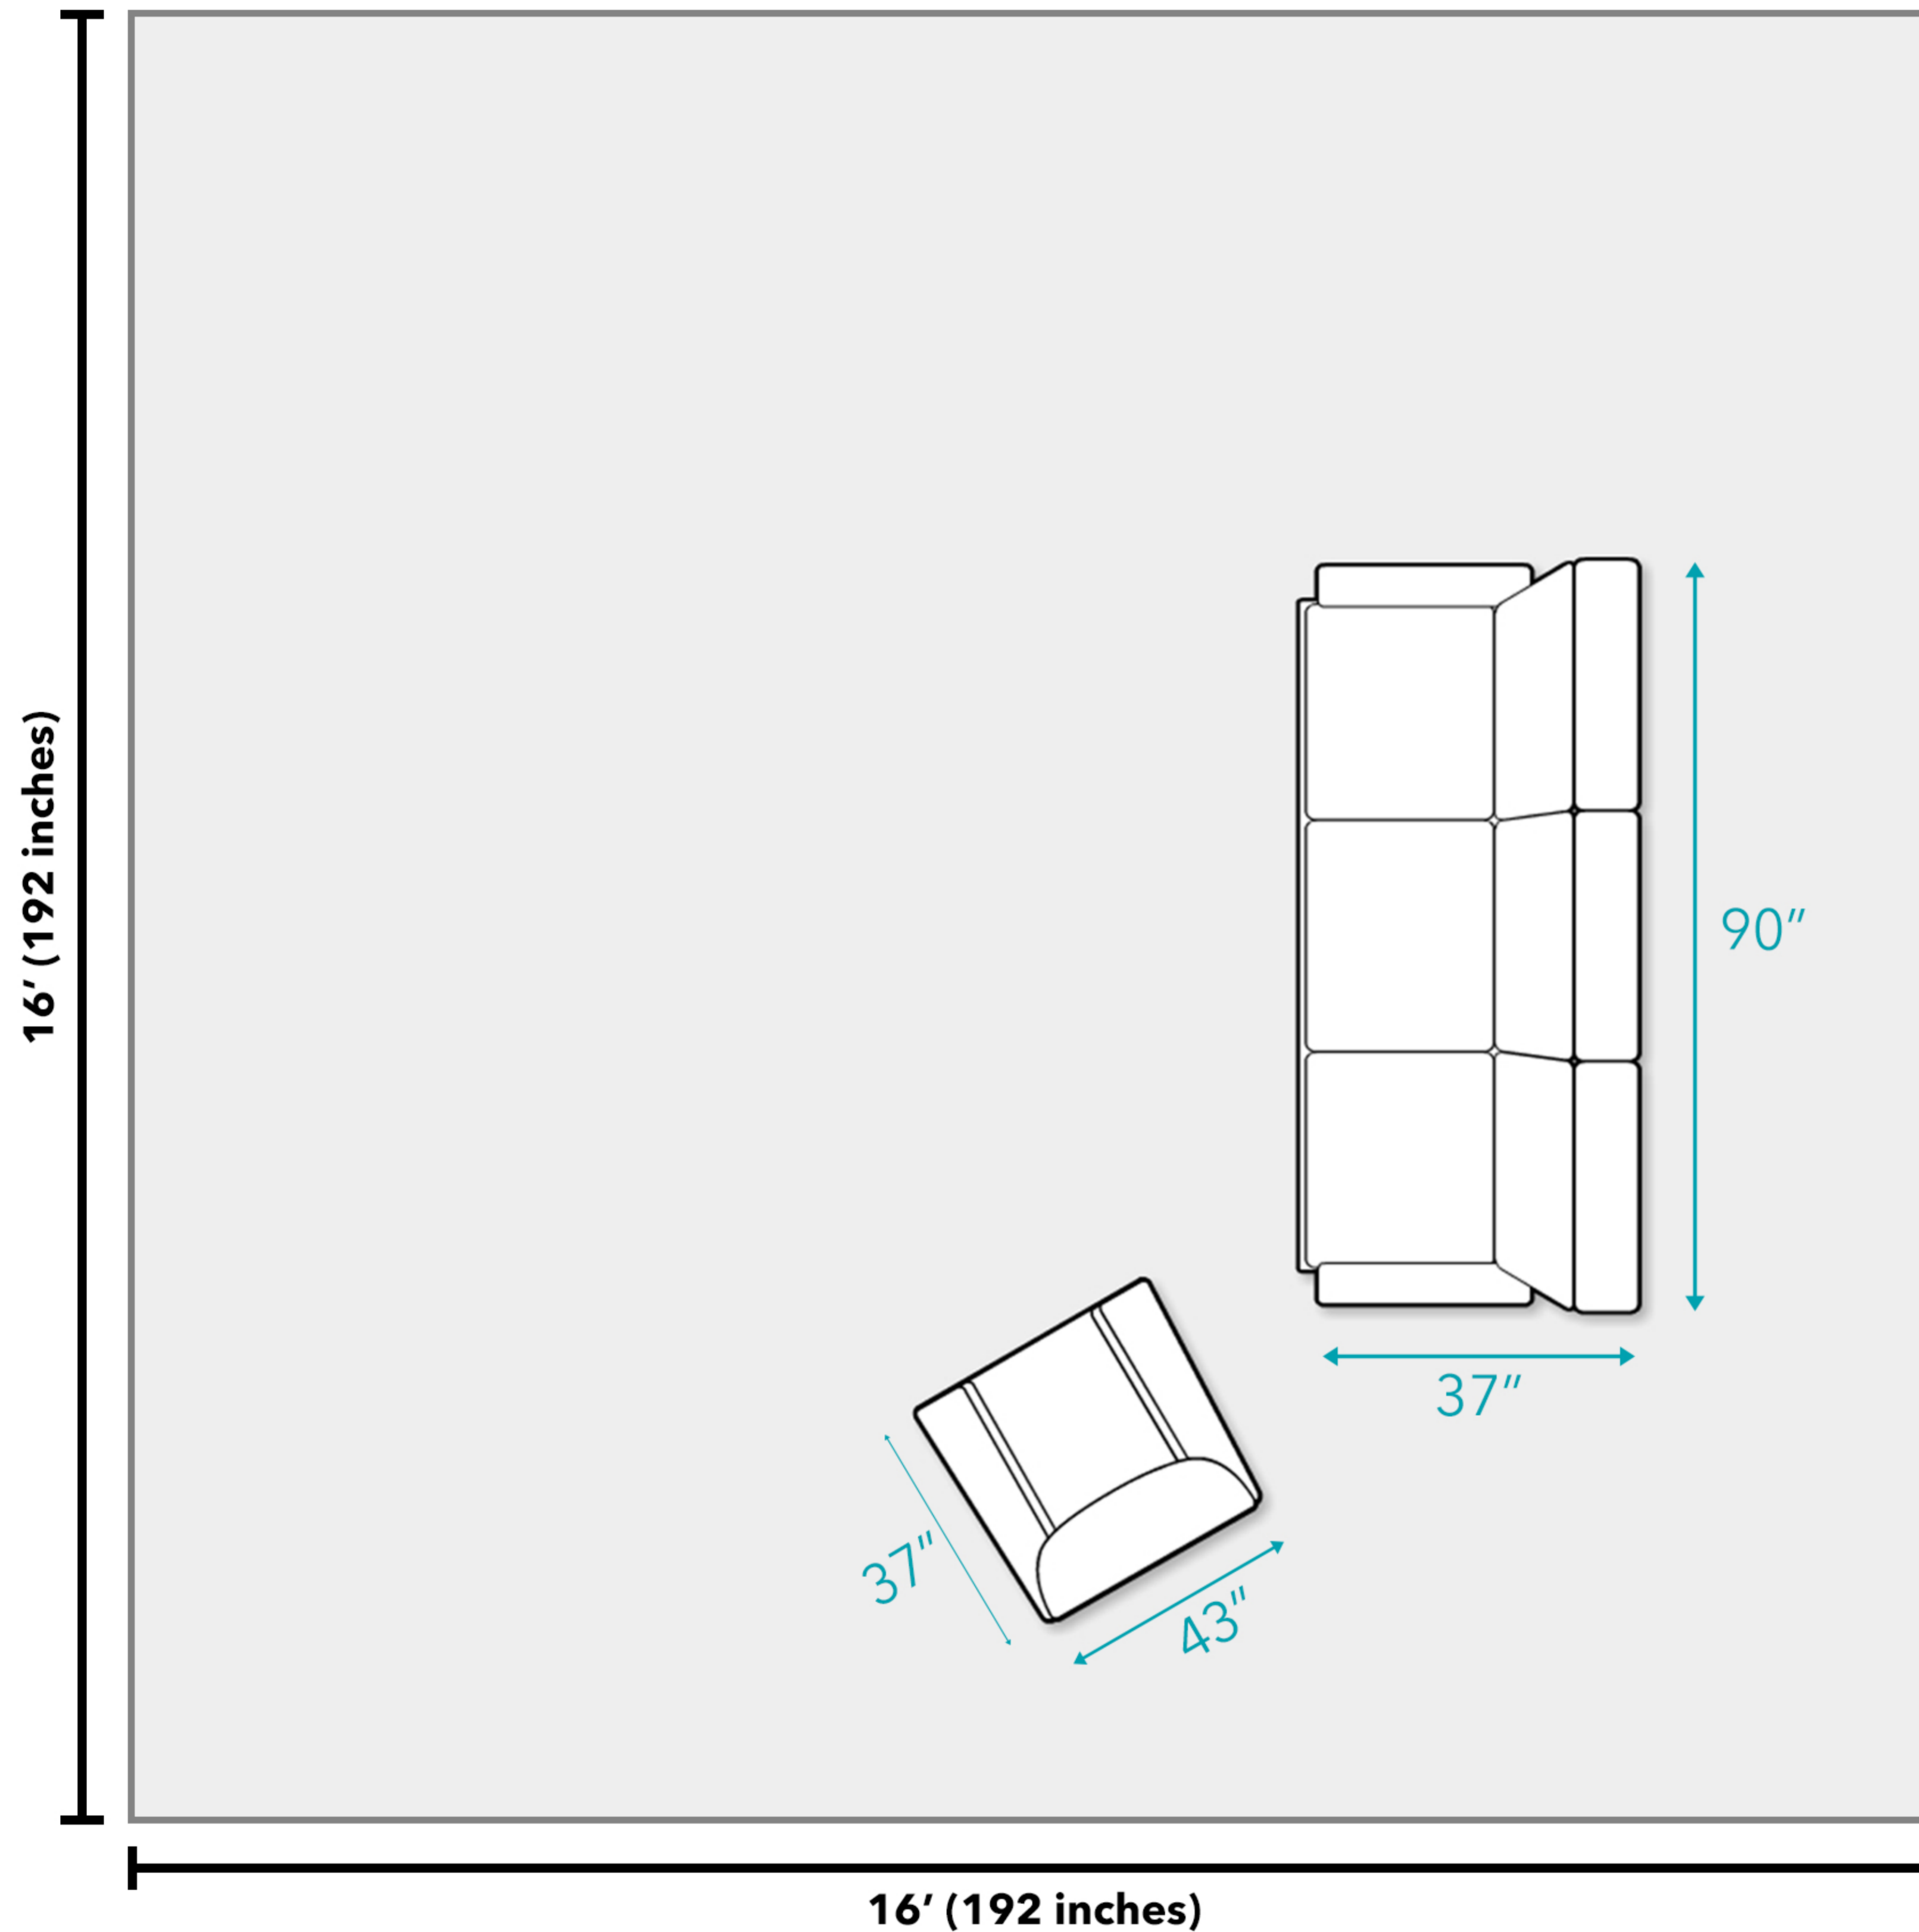

## Floor Plan

### Overall Dimensions:

- Sofa: 90" W x 37" D x 37" H
- Armchair: 43" W x 37" D x 37" H

### Additional Dimensions:

- Seat cushions are 23" deep
- Seat cushions are 20" high off the ground
- Armrests are 25" high off the ground
- Front legs are 4.75" tall
- Back legs are 3" tall

**Door width required for delivery: 27"**